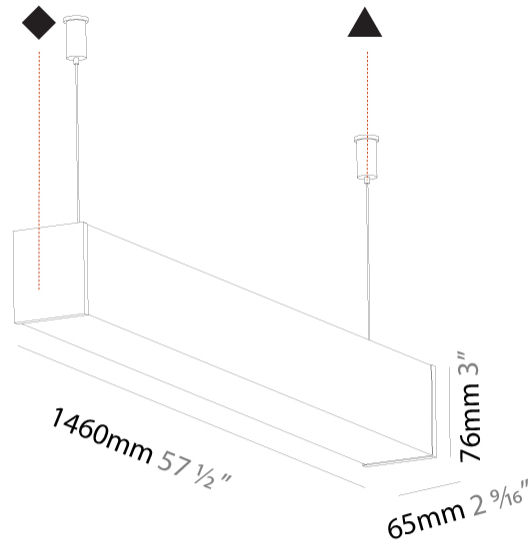

GENERAL

Series: Fino
Partner: Prolicht
Division: Architectural
Installation: Suspension
Product Type: Linear Profiles
Mounting Location: Ceiling

PHYSICAL

Shape: Rectangle
Length (mm): 1740
Length (in): 68 1/2
Width (mm): 65
Width (in): 2 9/16
Height (mm): 76
Height (in): 3
Max. Overall Height (mm): 2076
Max. Overall Height (in): 81 3/4
Weight (kg): 4.99
Weight (lbs): 11.00
Diffuser: PMMA - Opal
Fixture Finish: [SSR / BKV / CWI / CRY / HAB / UFT / ITA / RUA / FTG / MYG / LOD / PUS / FRO / FUP / KIA / POP / BLS / SPG / MEY / GOH / CHC / COM / ABZ / JAG / OBR / MOS / ROR](#)
Fixture Material: PMMA / Aluminum
Cable Details: [2000mm or 4000mm Transparent Cable](#)
Upon Request: Cable colour - White / Black / Orange / Red

ELECTRICAL

Lamp Type: LED (Zhaga Standard)
Input Wattage (W): 30
Total Output Wattage (W): 24 / 19.2 (3500K)
Dimming: [Non-Dimming / Phase Dimming (120Vac only) / 0-10V Dimming](#)
Driver Included: Yes
Driver Location: Integrated
Driver Type: Constant Current - 120 / 277Vac
Driver Class: Class 2
Input Voltage (V): 120 - 277
Constant Current (MA): 350 / 600 (3500K)

LED

Color Temperature (°K): [3000 / 3500 / 4000](#)
Max. Delivered Lumen (lm): 3430 / 3548 / 3620
CRI: >80 CRI
Lamp Life (hrs): 50000

OPTICAL

RATINGS AND CERTIFICATIONS

Certified By: Certified for North American Standards
IP rating: IP20