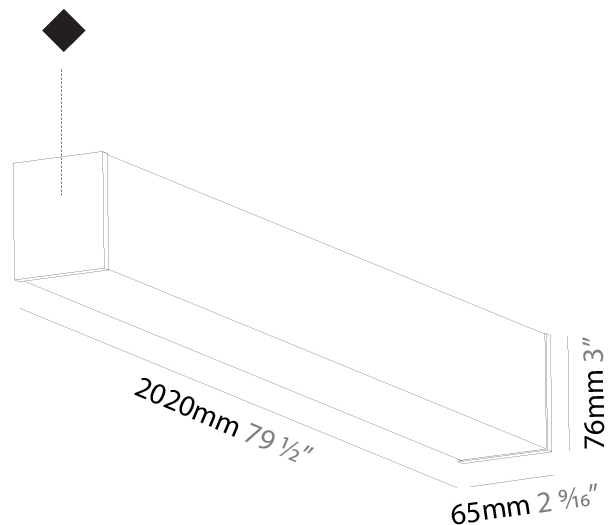

FINO SURFACE

A3D127-

base number	LED	Color	Finishes
	Dimming	Temperature	(Diamond)

1. To build a product code in our configurator select the specify button on the base model # product page
2. To build a manual product code on this datasheet choose from the options listed below in blue font and add the suffix to the base model #

GENERAL

Series: Fino
Partner: Prolicht
Division: Architectural
Installation: Surface
Product Type: Linear Profiles
Mounting Location: Ceiling

PHYSICAL

Shape: Rectangle
Length (mm): 2020
Length (in): 79 1/2
Width (mm): 65
Width (in): 2 9/16
Height (mm): 76
Height (in): 3
Weight (kg): 5.329
Weight (lbs): 11.748
Diffuser: PMMA - Opal
Fixture Finish: SSR / BKV / CWI / CRY / HAB / UFT / ITA / RUA / FTG / MYG / LOD / PUS / FRO / FUP / KIA / POP / BLS / SPG / MEY / GOH / CHC / COM / ABZ / JAG / OBR / MOS / ROR
Fixture Material: PMMA / Aluminum

ELECTRICAL

Lamp Type: LED (Zhaga Standard)
Input Wattage (W): 35
Total Output Wattage (W): 28 / 22.8 (3500K)
Dimming: Non-Dimming / Phase Dimming (120Vac only) / 0-10V Dimming
Driver Included: Yes
Driver Location: Integrated
Driver Type: Constant Current - 120 / 277Vac
Driver Class: Class 2
Input Voltage (V): 120 - 277
Constant Current (MA): 350 / 700 (3500K)

LED

Color Temperature (°K): 3000 / 3500 / 4000
Max. Delivered Lumen (lm): 4000 / 4136 / 4220
CRI: >80 CRI
Lamp Life (hrs): 50000

OPTICAL

RATINGS AND CERTIFICATIONS

Certified By: Certified for North American Standards
IP rating: IP20