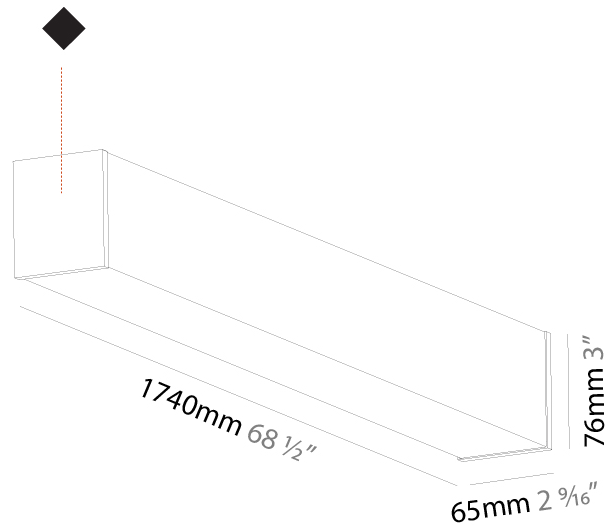

FINO SURFACE

A3D126-

base number	LED Dimming	Color Temperature	Finishes (Diamond)

1. To build a product code in our configurator select the specify button on the base model # product page
2. To build a manual product code on this datasheet choose from the options listed below in blue font and add the suffix to the base model #

GENERAL

Series: Fino
Partner: Prolicht
Division: Architectural
Installation: Surface
Product Type: Linear Profiles
Mounting Location: Ceiling

PHYSICAL

Shape: Rectangle
Length (mm): 1740
Length (in): 68 1/2
Width (mm): 65
Width (in): 2 9/16
Height (mm): 76
Height (in): 3
Weight (kg): 4.665
Weight (lbs): 10.284
Diffuser: PMMA - Opal
Fixture Finish: SSR / BKV / CWI / CRY / HAB / UFT / ITA / RUA / FTG / MYG / LOD / PUS / FRO / FUP / KIA / POP / BLS / SPG / MEY / GOH / CHC / COM / ABZ / JAG / OBR / MOS / ROR
Fixture Material: PMMA / Aluminum

ELECTRICAL

Lamp Type: LED (Zhaga Standard)
Input Wattage (W): 30
Total Output Wattage (W): 24 / 19.2 (3500K)
Dimming: Non-Dimming / Phase Dimming (120Vac only) / 0-10V Dimming
Driver Included: Yes
Driver Location: Integrated
Driver Type: Constant Current - 120 / 277Vac
Driver Class: Class 2
Input Voltage (V): 120 - 277
Constant Current (MA): 350 / 600 (3500K)

LED

Color Temperature (°K): 3000 / 3500 / 4000
Max. Delivered Lumen (lm): 3430 / 3548 / 3620
CRI: >80 CRI
Lamp Life (hrs): 50000

OPTICAL

RATINGS AND CERTIFICATIONS

Certified By: Certified for North American Standards
IP rating: IP20