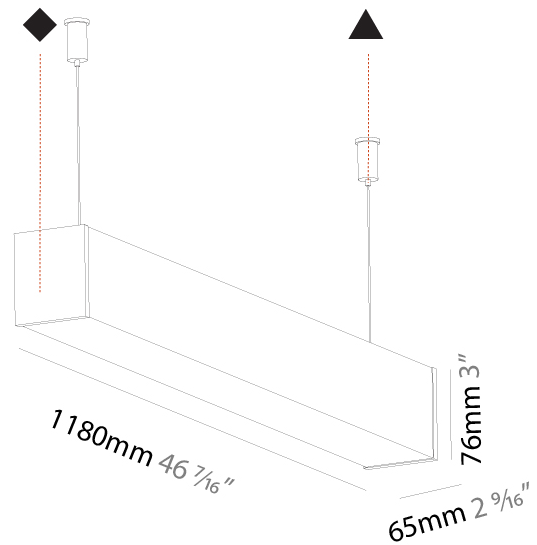

GENERAL

Series: Fino
Partner: Prolicht
Division: Architectural
Installation: Suspension
Product Type: Linear Profiles
Mounting Location: Ceiling

PHYSICAL

Shape: Rectangle
Length (mm): 1180
Length (in): 46 7/16
Width (mm): 65
Width (in): 2 9/16
Height (mm): 76
Height (in): 3
Max. Overall Height (mm): 2076
Max. Overall Height (in): 81 3/4
Weight (kg): 3.634
Weight (lbs): 8.011
Diffuser: PMMA - Opal
Fixture Finish: [SSR / BKV / CWI / CRY / HAB / UFT / ITA / RUA / FTG / MYG / LOD / PUS / FRO / FUP / KIA / POP / BLS / SPG / MEY / GOH / CHC / COM / ABZ / JAG / OBR / MOS / ROR](#)
Fixture Material: PMMA / Aluminum
Cable Details: [2000mm or 4000mm Transparent Cable](#)
Upon Request: Cable colour - White / Black / Orange / Red

ELECTRICAL

Lamp Type: LED (Zhaga Standard)
Input Wattage (W): 20
Total Output Wattage (W): 16 / 12.8 (3500K)
Dimming: [Non-Dimming / Phase Dimming (120Vac only) / 0-10V Dimming](#)
Driver Included: Yes
Driver Location: Integrated
Driver Type: Constant Current - 120 / 277Vac
Driver Class: Class 2
Input Voltage (V): 120 - 277
Constant Current (MA): 350 / 400 (3500K)

LED

Color Temperature (°K): [3000 / 3500 / 4000](#)
Max. Delivered Lumen (lm): 2280 / 2362 / 2410
CRI: >80 CRI
Lamp Life (hrs): 50000

OPTICAL

RATINGS AND CERTIFICATIONS

Certified By: Certified for North American Standards
IP rating: IP20