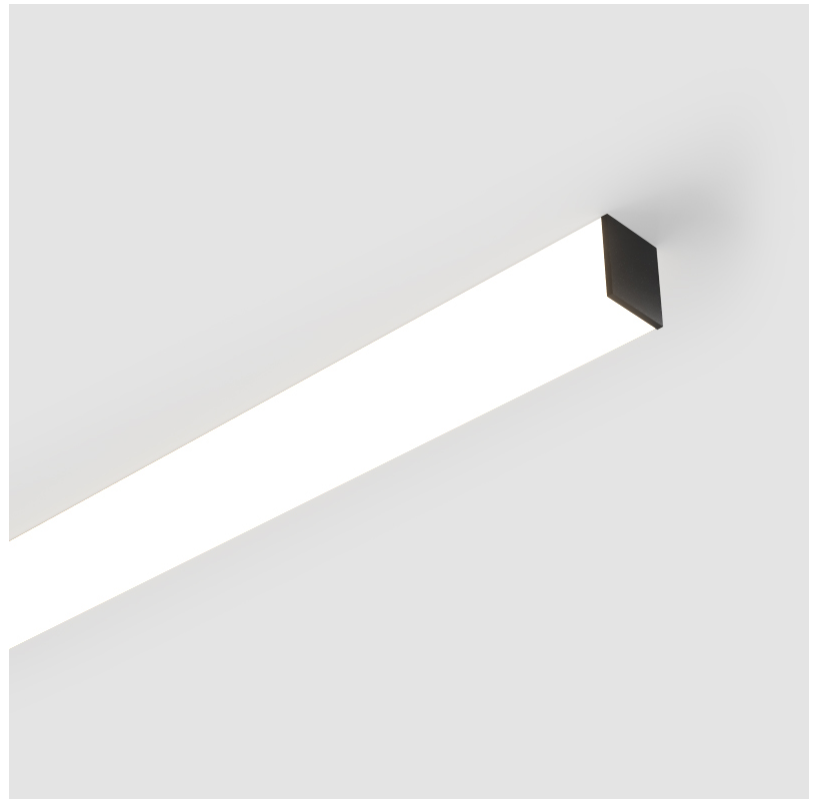

FINO SURFACE

A3D127-

base number	LED	Color	Finishes
	Dimming	Temperature	(Diamond)

1. To build a product code in our configurator select the specify button on the base model # product page
2. To build a manual product code on this datasheet choose from the options listed below in blue font and add the suffix to the base model #

GENERAL

Series: Fino
Partner: Prolicht
Division: Architectural
Installation: Surface
Product Type: Linear Profiles
Mounting Location: Ceiling

PHYSICAL

Shape: Rectangle
Length (mm): 2020
Length (in): 79 1/2
Width (mm): 65
Width (in): 2 9/16
Height (mm): 76
Height (in): 3
Weight (kg): 5.329
Weight (lbs): 11.748
Diffuser: PMMA - Opal
Fixture Finish: SSR / BKV / CWI / CRY / HAB / UFT / ITA / RUA / FTG / MYG / LOD / PUS / FRO / FUP / KIA / POP / BLS / SPG / MEY / GOH / CHC / COM / ABZ / JAG / OBR / MOS / ROR
Fixture Material: PMMA / Aluminum

ELECTRICAL

Lamp Type: LED (Zhaga Standard)
Input Wattage (W): 35
Total Output Wattage (W): 28 / 22.8 (3500K)
Dimming: Non-Dimming / Phase Dimming (120Vac only) / 0-10V Dimming
Driver Included: Yes
Driver Location: Integrated
Driver Type: Constant Current - 120 / 277Vac
Driver Class: Class 2
Input Voltage (V): 120 - 277
Constant Current (MA): 350 / 700 (3500K)

LED

Color Temperature (°K): 3000 / 3500 / 4000
Max. Delivered Lumen (lm): 4000 / 4136 / 4220
CRI: >80 CRI
Lamp Life (hrs): 50000

OPTICAL

RATINGS AND CERTIFICATIONS

Certified By: Certified for North American Standards
IP rating: IP20