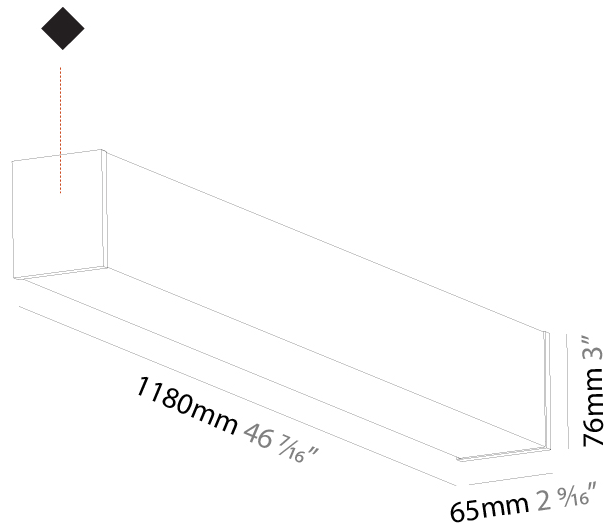

FINO SURFACE

A3D124-

base number	LED	Color	Finishes
	Dimming	Temperature	(Diamond)

1. To build a product code in our configurator select the specify button on the base model # product page
2. To build a manual product code on this datasheet choose from the options listed below in blue font and add the suffix to the base model #

GENERAL

Series: Fino
Partner: Prolicht
Division: Architectural
Installation: Surface
Product Type: Linear Profiles
Mounting Location: Ceiling

PHYSICAL

Shape: Rectangle
Length (mm): 1180
Length (in): 46 7/16
Width (mm): 65
Width (in): 2 9/16
Height (mm): 76
Height (in): 3
Weight (kg): 3.294
Weight (lbs): 7.262
Diffuser: PMMA - Opal
Fixture Finish: SSR / BKV / CWI / CRY / HAB / UFT / ITA / RUA / FTG / MYG / LOD / PUS / FRO / FUP / KIA / POP / BLS / SPG / MEY / GOH / CHC / COM / ABZ / JAG / OBR / MOS / ROR
Fixture Material: PMMA / Aluminum

ELECTRICAL

Lamp Type: LED (Zhaga Standard)
Input Wattage (W): 20
Total Output Wattage (W): 16 / 12.8 (3500K)
Dimming: Non-Dimming / Phase Dimming (120Vac only) / 0-10V Dimming
Driver Included: Yes
Driver Location: Integrated
Driver Type: Constant Current - 120 / 277Vac
Driver Class: Class 2
Input Voltage (V): 120 - 277
Constant Current (MA): 350 / 400 (3500K)

LED

Color Temperature (°K): 3000 / 3500 / 4000
Max. Delivered Lumen (lm): 2280 / 2362 / 2410
CRI: >80 CRI
Lamp Life (hrs): 50000

OPTICAL

RATINGS AND CERTIFICATIONS

Certified By: Certified for North American Standards
IP rating: IP20