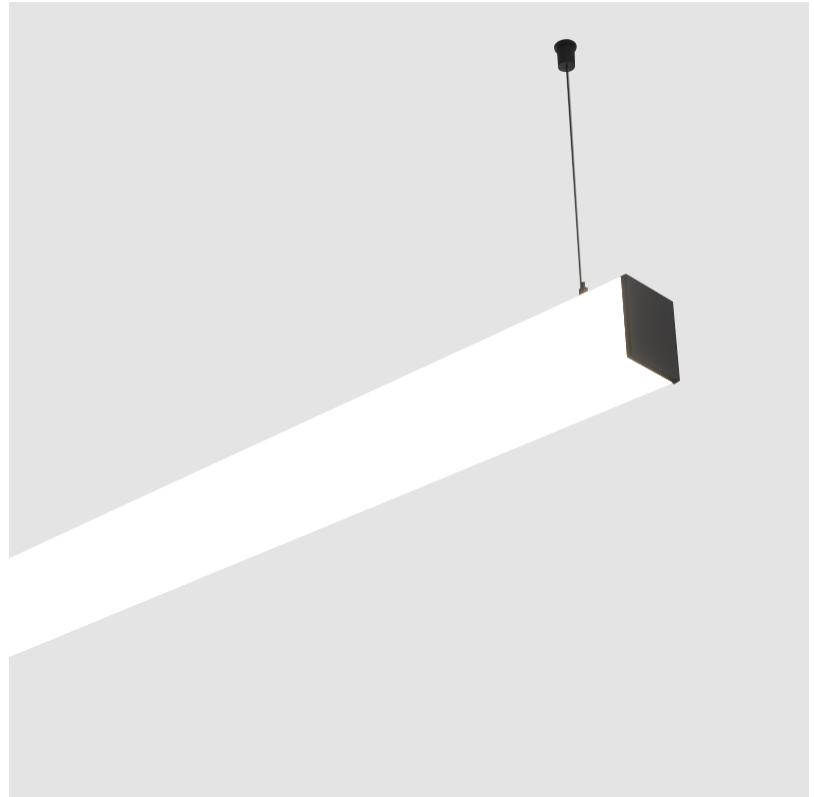

GENERAL

Series: Fino
Partner: Prolicht
Division: Architectural
Installation: Suspension
Product Type: Linear Profiles
Mounting Location: Ceiling

PHYSICAL

Shape: Rectangle
Length (mm): 1740
Length (in): 68 1/2
Width (mm): 65
Width (in): 2 9/16
Height (mm): 76
Height (in): 3
Max. Overall Height (mm): 2076
Max. Overall Height (in): 81 3/4
Weight (kg): 4.99
Weight (lbs): 11.00
Diffuser: PMMA - Opal
Fixture Finish: [SSR / BKV / CWI / CRY / HAB / UFT / ITA / RUA / FTG / MYG / LOD / PUS / FRO / FUP / KIA / POP / BLS / SPG / MEY / GOH / CHC / COM / ABZ / JAG / OBR / MOS / ROR](#)
Fixture Material: PMMA / Aluminum
Cable Details: [2000mm or 4000mm Transparent Cable](#)
Upon Request: Cable colour - White / Black / Orange / Red

ELECTRICAL

Lamp Type: LED (Zhaga Standard)
Input Wattage (W): 30
Total Output Wattage (W): 24 / 19.2 (3500K)
Dimming: [Non-Dimming / Phase Dimming (120Vac only) / 0-10V Dimming](#)
Driver Included: Yes
Driver Location: Integrated
Driver Type: Constant Current - 120 / 277Vac
Driver Class: Class 2
Input Voltage (V): 120 - 277
Constant Current (MA): 350 / 600 (3500K)

LED

Color Temperature (°K): [3000 / 3500 / 4000](#)
Max. Delivered Lumen (lm): 3430 / 3548 / 3620
CRI: >80 CRI
Lamp Life (hrs): 50000

OPTICAL

RATINGS AND CERTIFICATIONS

Certified By: Certified for North American Standards
IP rating: IP20