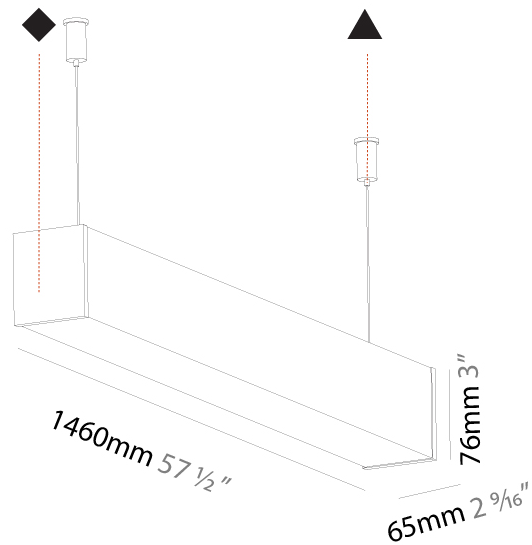

GENERAL

Series: Fino
Partner: Prolicht
Division: Architectural
Installation: Suspension
Product Type: Linear Profiles
Mounting Location: Ceiling

PHYSICAL

Shape: Rectangle
Length (mm): 1740
Length (in): 68 1/2
Width (mm): 65
Width (in): 2 9/16
Height (mm): 76
Height (in): 3
Max. Overall Height (mm): 2076
Max. Overall Height (in): 81 3/4
Weight (kg): 4.99
Weight (lbs): 11.00
Diffuser: PMMA - Opal
Fixture Finish: [SSR / BKV / CWI / CRY / HAB / UFT / ITA / RUA / FTG / MYG / LOD / PUS / FRO / FUP / KIA / POP / BLS / SPG / MEY / GOH / CHC / COM / ABZ / JAG / OBR / MOS / ROR](#)
Fixture Material: PMMA / Aluminum
Cable Details: [2000mm or 4000mm Transparent Cable](#)
Upon Request: Cable colour - White / Black / Orange / Red

ELECTRICAL

Lamp Type: LED (Zhaga Standard)
Input Wattage (W): 30
Total Output Wattage (W): 24 / 19.2 (3500K)
Dimming: [Non-Dimming / Phase Dimming (120Vac only) / 0-10V Dimming](#)
Driver Included: Yes
Driver Location: Integrated
Driver Type: Constant Current - 120 / 277Vac
Driver Class: Class 2
Input Voltage (V): 120 - 277
Constant Current (MA): 350 / 600 (3500K)

LED

Color Temperature (°K): [3000 / 3500 / 4000](#)
Max. Delivered Lumen (lm): 3430 / 3548 / 3620
CRI: >80 CRI
Lamp Life (hrs): 50000

OPTICAL

RATINGS AND CERTIFICATIONS

Certified By: Certified for North American Standards
IP rating: IP20