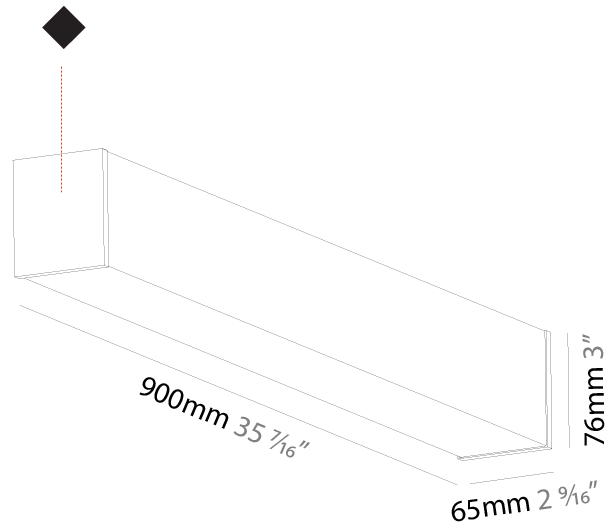

FINO SURFACE

A3D123-

base number	LED Dimming	Color Temperature	Finishes (Diamond)

1. To build a product code in our configurator select the specify button on the base model # product page
2. To build a manual product code on this datasheet choose from the options listed below in blue font and add the suffix to the base model #

GENERAL

Series: Fino
Partner: Prolicht
Division: Architectural
Installation: Surface
Product Type: Linear Profiles
Mounting Location: Ceiling

PHYSICAL

Shape: Rectangle
Length (mm): 900
Length (in): 35 7/16
Width (mm): 65
Width (in): 2 9/16
Height (mm): 76
Height (in): 3
Weight (kg): 2.664
Weight (lbs): 5.873
Diffuser: PMMA - Opal
Fixture Finish: SSR / BKV / CWI / CRY / HAB / UFT / ITA / RUA / FTG / MYG / LOD / PUS / FRO / FUP / KIA / POP / BLS / SPG / MEY / GOH / CHC / COM / ABZ / JAG / OBR / MOS / ROR
Fixture Material: PMMA / Aluminum

ELECTRICAL

Lamp Type: LED (Zhaga Standard)
Input Wattage (W): 15
Total Output Wattage (W): 12 / 11.2 (3500K)
Dimming: Non-Dimming / Phase Dimming (120Vac only) / 0-10V Dimming
Driver Included: Yes
Driver Location: Integrated
Driver Type: Constant Current - 120 / 277Vac
Driver Class: Class 2
Input Voltage (V): 120 - 277
Constant Current (MA): 350 / 375 (3500K)

LED

Color Temperature (°K): 3000 / 3500 / 4000
Max. Delivered Lumen (lm): 1710 / 1774 / 1810
CRI: >80 CRI
Lamp Life (hrs): 50000

OPTICAL

RATINGS AND CERTIFICATIONS

Certified By: Certified for North American Standards
IP rating: IP20