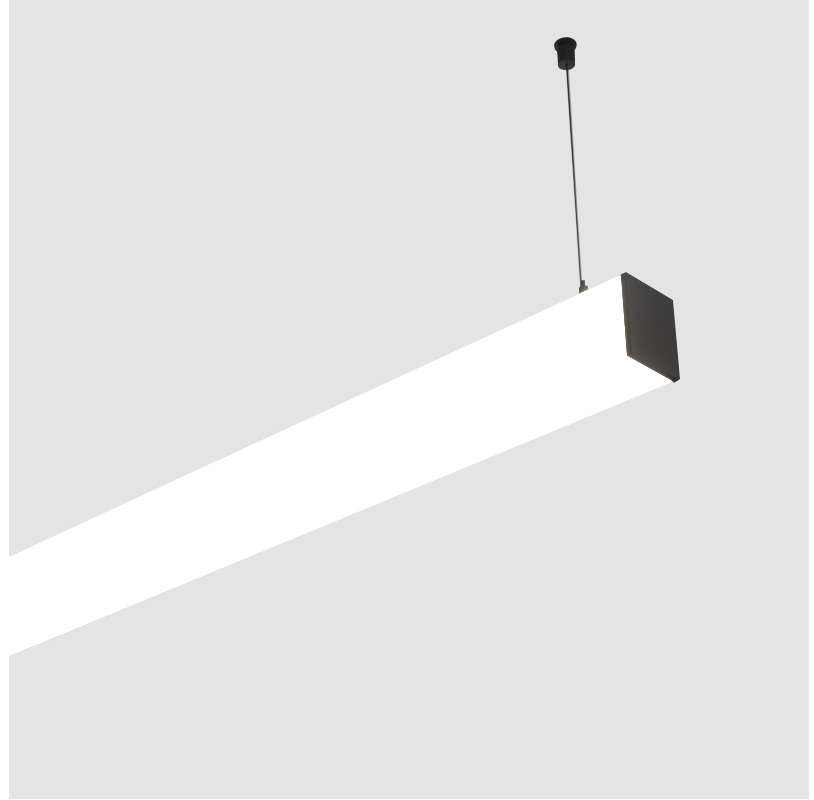

GENERAL

Series: Fino
Brand: Prolicht
Division: Architectural
Mounting Type: Suspension
Mounting Location: Ceiling
Subcategory: Profile

PHYSICAL

Shape: Rectangle
Length (mm): 900
Length (in): 35 7/16
Width (mm): 65
Width (in): 2 9/16
Height (mm): 76
Height (in): 3
Max. Overall Height (mm): 2076
Max. Overall Height (in): 81 3/4
Light Distribution: Omnidirectional
Weight (kg): 2.954
Weight (lbs): 6.512
Diffuser: PMMA - Opal
Fixture Finish: [SSR / BKV / CWI / CRY / HAB / UFT / ITA / RUA / FTG / MYG / LOD / PUS / FRO / FUP / KIA / POP / BLS / SPG / MEY / GOH / GUM / CHC / COM / ABZ / JAG / OBR / MOS / ROR](#)
Fixture Material: Aluminum
Cable Details: [2000mm or 4000mm Transparent Cable](#)
Upon Request: Cable colour - White / Black / Orange / Red

ELECTRICAL

Lamp Type: LED (Zhaga Standard)
Input Wattage (W): 15
Total Output Wattage (W): 12 / 11.2 (3500K)
Dimming: [Non-Dimming / Phase Dimming (120Vac only) / 0-10V Dimming](#)
Driver Included: Yes
Driver Location: Integrated
Driver Type: Constant Current - 120 / 277Vac
Driver Class: Class 2
Input Voltage (V): 120 - 277
Constant Current (MA): 350 / 375 (3500K)

LED

[Color Temperature (°K): 3000 / 3500 / 4000](#)
Max. Delivered Lumen (lm): 1710 / 1774 / 1810
CRI: >80 CRI
Lamp Life (hrs): 50000

OPTICAL

RATINGS AND CERTIFICATIONS

Certified By: Certified for North American Standards
IP rating: IP20