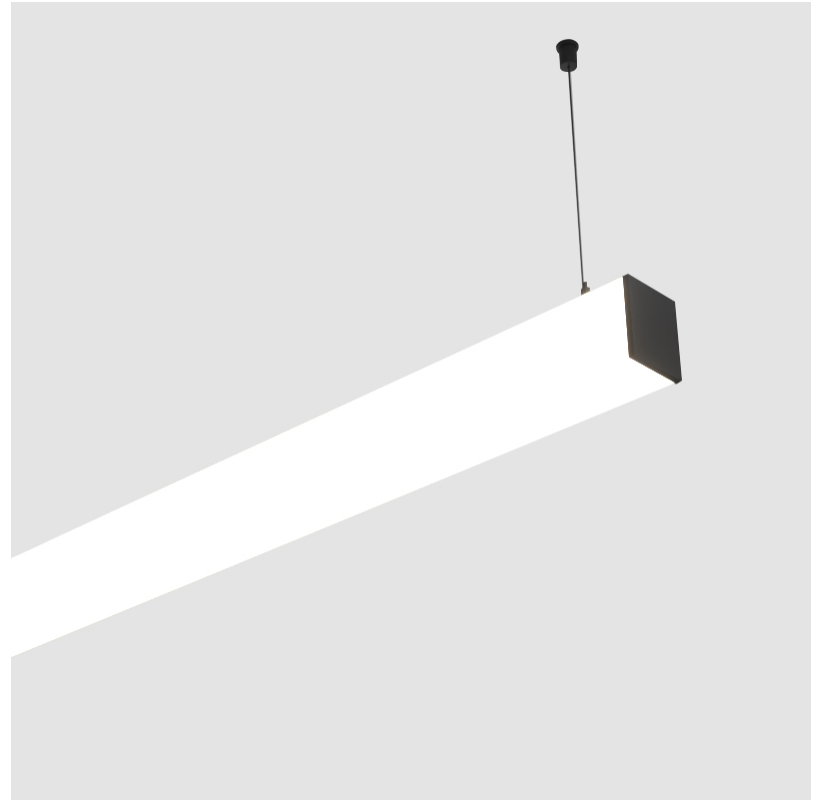

GENERAL

Series: Fino
Brand: Prolicht
Division: Architectural
Mounting Type: Suspension
Mounting Location: Ceiling
Subcategory: Profile

PHYSICAL

Shape: Rectangle
Length (mm): 1180
Length (in): 46 ⁷/₁₆
Width (mm): 65
Width (in): 2 ⁹/₁₆
Height (mm): 76
Height (in): 3
Max. Overall Height (mm): 2076
Max. Overall Height (in): 81 ³/₄
Light Distribution: Omnidirectional
Weight (kg): 3.634
Weight (lbs): 8.011
Diffuser: PMMA - Opal
Fixture Finish: SSR / BKV / CWI / CRY / HAB / UFT / ITA / RUA / FTG / MYG / LOD / PUS / FRO / FUP / KIA / POP / BLS / SPG / MEY / GOH / GUM / CHC / COM / ABZ / JAG / OBR / MOS / ROR
Fixture Material: Aluminum
Cable Details: 2000mm or 4000mm Transparent Cable
Upon Request: Cable colour - White / Black / Orange / Red

ELECTRICAL

Lamp Type: LED (Zhaga Standard)
Input Wattage (W): 20
Total Output Wattage (W): 16 / 12.8 (3500K)
Dimming: Non-Dimming / Phase Dimming (120Vac only) / 0-10V Dimming
Driver Included: Yes
Driver Location: Integrated
Driver Type: Constant Current - 120 / 277Vac
Driver Class: Class 2
Input Voltage (V): 120 - 277
Constant Current (MA): 350 / 400 (3500K)

LED

Color Temperature (°K): 3000 / 3500 / 4000
Max. Delivered Lumen (lm): 2280 / 2362 / 2410
CRI: >80 CRI
Lamp Life (hrs): 50000

OPTICAL

RATINGS AND CERTIFICATIONS

Certified By: Certified for North American Standards
IP rating: IP20