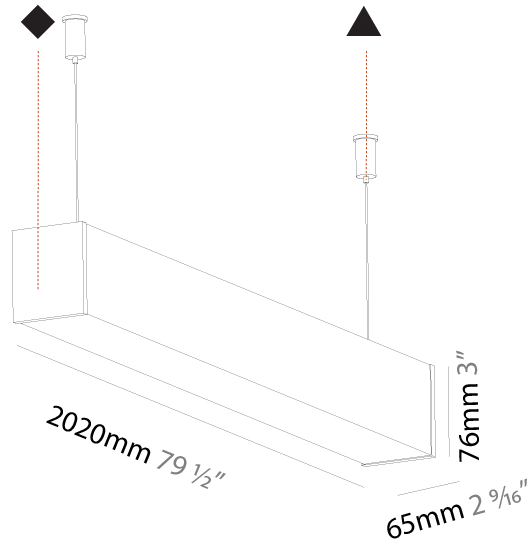

GENERAL

Series: Fino
Brand: Prolicht
Division: Architectural
Mounting Type: Suspension
Mounting Location: Ceiling
Subcategory: Profile

PHYSICAL

Shape: Rectangle
Length (mm): 2020
Length (in): 79 1/2
Width (mm): 65
Width (in): 2 9/16
Height (mm): 76
Height (in): 3
Max. Overall Height (mm): 2076
Max. Overall Height (in): 81 3/4
Light Distribution: Omnidirectional
Weight (kg): 5.669
Weight (lbs): 12.498
Diffuser: PMMA - Opal
Fixture Finish: SSR / BKV / CWI / CRY / HAB / UFT / ITA / RUA / FTG / MYG / LOD / PUS / FRO / FUP / KIA / POP / BLS / SPG / MEY / GOH / GUM / CHC / COM / ABZ / JAG / OBR / MOS / ROR
Fixture Material: Aluminum
Cable Details: 2000mm or 6000mm Transparent Cable
Upon Request: Cable colour - White / Black / Orange / Red

ELECTRICAL

Lamp Type: LED (Zhaga Standard)
Input Wattage (W): 35
Total Output Wattage (W): 28 / 22.8 (3500K)
Dimming: Non-Dimming / Phase Dimming (120Vac only) / 0-10V Dimming
Driver Included: Yes
Driver Location: Integrated
Driver Type: Constant Current - 120 / 277Vac
Driver Class: Class 2
Input Voltage (V): 120 - 277
Constant Current (MA): 350 / 700 (3500K)

LED

Color Temperature (°K): 3000 / 3500 / 4000
Max. Delivered Lumen (lm): 4000 / 4136 / 4220
CRI: >80 CRI
Lamp Life (hrs): 50000

OPTICAL

RATINGS AND CERTIFICATIONS

Certified By: Certified for North American Standards
IP rating: IP20