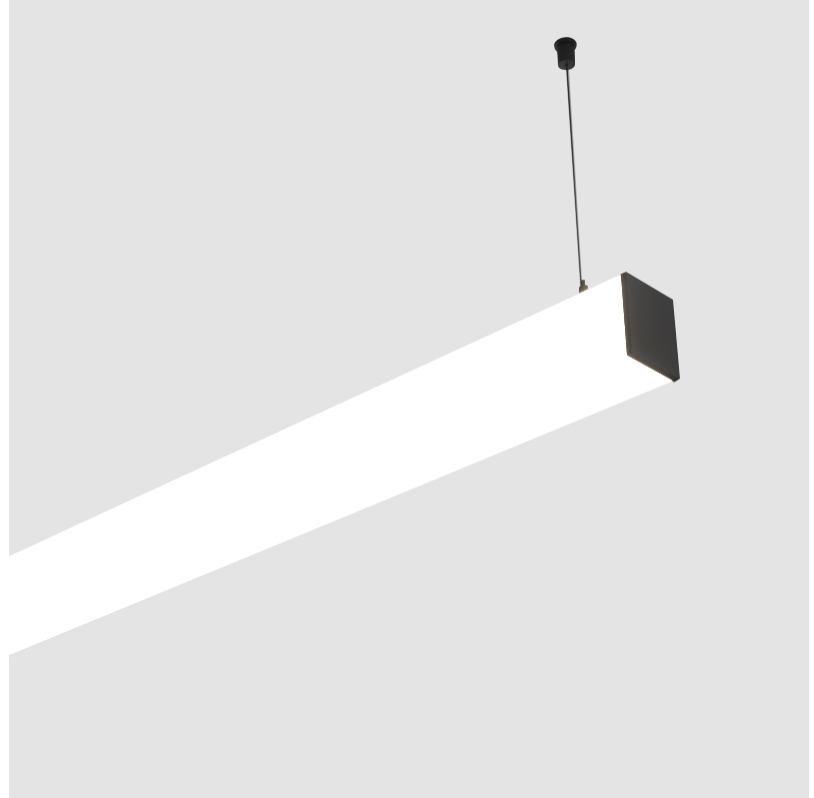

GENERAL

Series: Fino
Brand: Prolicht
Division: Architectural
Mounting Type: Suspension
Mounting Location: Ceiling
Subcategory: Profile

PHYSICAL

Shape: Rectangle
Length (mm): 1460
Length (in): 57 1/2
Width (mm): 65
Width (in): 2 9/16
Height (mm): 76
Height (in): 3
Max. Overall Height (mm): 2076
Max. Overall Height (in): 81 3/4
Light Distribution: Omnidirectional
Weight (kg): 4.314
Weight (lbs): 9.510
Diffuser: PMMA - Opal
Fixture Finish: SSR / BKV / CWI / CRY / HAB / UFT / ITA / RUA / FTG / MYG / LOD / PUS / FRO / FUP / KIA / POP / BLS / SPG / MEY / GOH / GUM / CHC / COM / ABZ / JAG / OBR / MOS / ROR
Fixture Material: Aluminum
Cable Details: 2000mm or 4000mm Transparent Cable
Upon Request: Cable colour - White / Black / Orange / Red

ELECTRICAL

Lamp Type: LED (Zhaga Standard)
Input Wattage (W): 25
Total Output Wattage (W): 20 / 16 (3500K)
Dimming: Non-Dimming / Phase Dimming (120Vac only) / 0-10V Dimming
Driver Included: Yes
Driver Location: Integrated
Driver Type: Constant Current - 120 / 277Vac
Driver Class: Class 2
Input Voltage (V): 120 - 277
Constant Current (MA): 350 / 500 (3500K)

LED

Color Temperature (°K): 3000 / 3500 / 4000
Max. Delivered Lumen (lm): 2850 / 2960 / 3020
CRI: >80 CRI
Lamp Life (hrs): 50000

OPTICAL

RATINGS AND CERTIFICATIONS

Certified By: Certified for North American Standards
IP rating: IP20