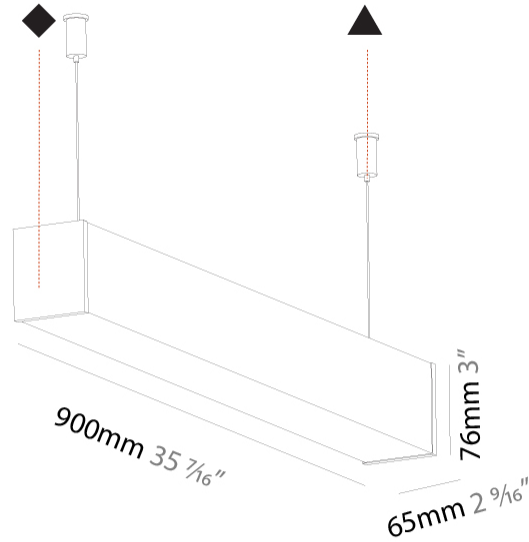

GENERAL

Series: Fino
Brand: Prolicht
Division: Architectural
Mounting Type: Suspension
Mounting Location: Ceiling
Subcategory: Profile

PHYSICAL

Shape: Rectangle
Length (mm): 900
Length (in): 35 7/16
Width (mm): 65
Width (in): 2 9/16
Height (mm): 76
Height (in): 3
Max. Overall Height (mm): 2076
Max. Overall Height (in): 81 3/4
Light Distribution: Omnidirectional
Weight (kg): 2.954
Weight (lbs): 6.512
Diffuser: PMMA - Opal
Fixture Finish: [SSR / BKV / CWI / CRY / HAB / UFT / ITA / RUA / FTG / MYG / LOD / PUS / FRO / FUP / KIA / POP / BLS / SPG / MEY / GOH / GUM / CHC / COM / ABZ / JAG / OBR / MOS / ROR](#)
Fixture Material: Aluminum
Cable Details: [2000mm or 4000mm Transparent Cable](#)
Upon Request: Cable colour - White / Black / Orange / Red

ELECTRICAL

Lamp Type: LED (Zhaga Standard)
Input Wattage (W): 15
Total Output Wattage (W): 12 / 11.2 (3500K)
Dimming: [Non-Dimming / Phase Dimming (120Vac only) / 0-10V Dimming](#)
Driver Included: Yes
Driver Location: Integrated
Driver Type: Constant Current - 120 / 277Vac
Driver Class: Class 2
Input Voltage (V): 120 - 277
Constant Current (MA): 350 / 375 (3500K)

LED

[Color Temperature (°K): 3000 / 3500 / 4000](#)
Max. Delivered Lumen (lm): 1710 / 1774 / 1810
CRI: >80 CRI
Lamp Life (hrs): 50000

OPTICAL

RATINGS AND CERTIFICATIONS

Certified By: Certified for North American Standards
IP rating: IP20