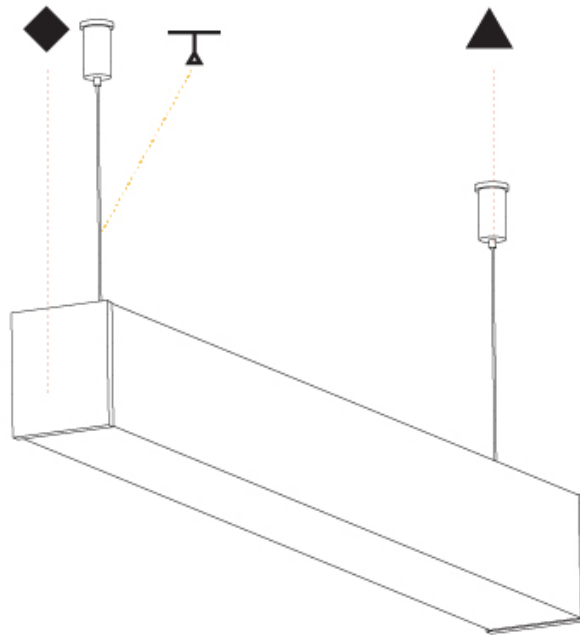

FINO SUSPENSION

A30706-

PROJECT
TYPE
SPECIFIER
QUANTITY
DATE

A