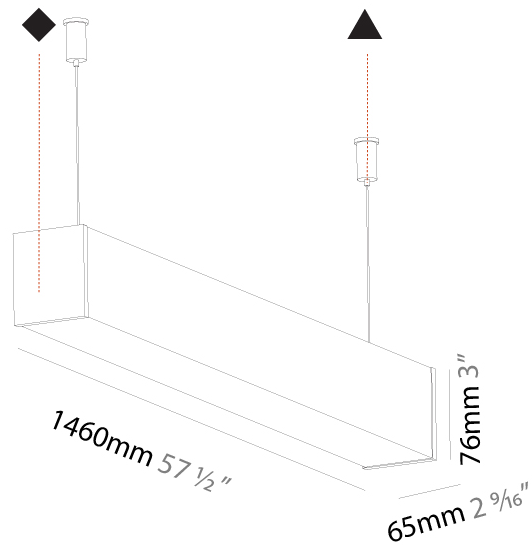

GENERAL

Series: Fino
Brand: Prolicht
Division: Architectural
Mounting Type: Suspension
Mounting Location: Ceiling
Subcategory: Profile

PHYSICAL

Shape: Rectangle
Length (mm): 1740
Length (in): 68 1/2
Width (mm): 65
Width (in): 2 9/16
Height (mm): 76
Height (in): 3
Max. Overall Height (mm): 2076
Max. Overall Height (in): 81 3/4
Light Distribution: Omnidirectional
Weight (kg): 4.99
Weight (lbs): 11.00
Diffuser: PMMA - Opal
Fixture Finish: SSR / BKV / CWI / CRY / HAB / UFT / ITA / RUA / FTG / MYG / LOD / PUS / FRO / FUP / KIA / POP / BLS / SPG / MEY / GOH / GUM / CHC / COM / ABZ / JAG / OBR / MOS / ROR
Fixture Material: Aluminum
Cable Details: 2000mm or 4000mm Transparent Cable
Upon Request: Cable colour - White / Black / Orange / Red

ELECTRICAL

Lamp Type: LED (Zhaga Standard)
Input Wattage (W): 30
Total Output Wattage (W): 24 / 19.2 (3500K)
Dimming: Non-Dimming / Phase Dimming (120Vac only) / 0-10V Dimming
Driver Included: Yes
Driver Location: Integrated
Driver Type: Constant Current - 120 / 277Vac
Driver Class: Class 2
Input Voltage (V): 120 - 277
Constant Current (MA): 350 / 600 (3500K)

LED

Color Temperature (°K): 3000 / 3500 / 4000
Max. Delivered Lumen (lm): 3430 / 3548 / 3620
CRI: >80 CRI
Lamp Life (hrs): 50000

OPTICAL

RATINGS AND CERTIFICATIONS

Certified By: Certified for North American Standards
IP rating: IP20