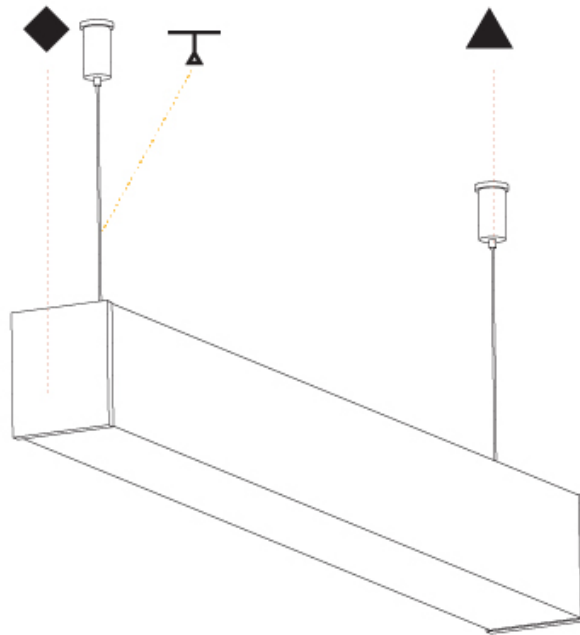

FINO SUSPENSION

A30707-

PROJECT

TYPE

SPECIFIER

QUANTITY

DATE

A