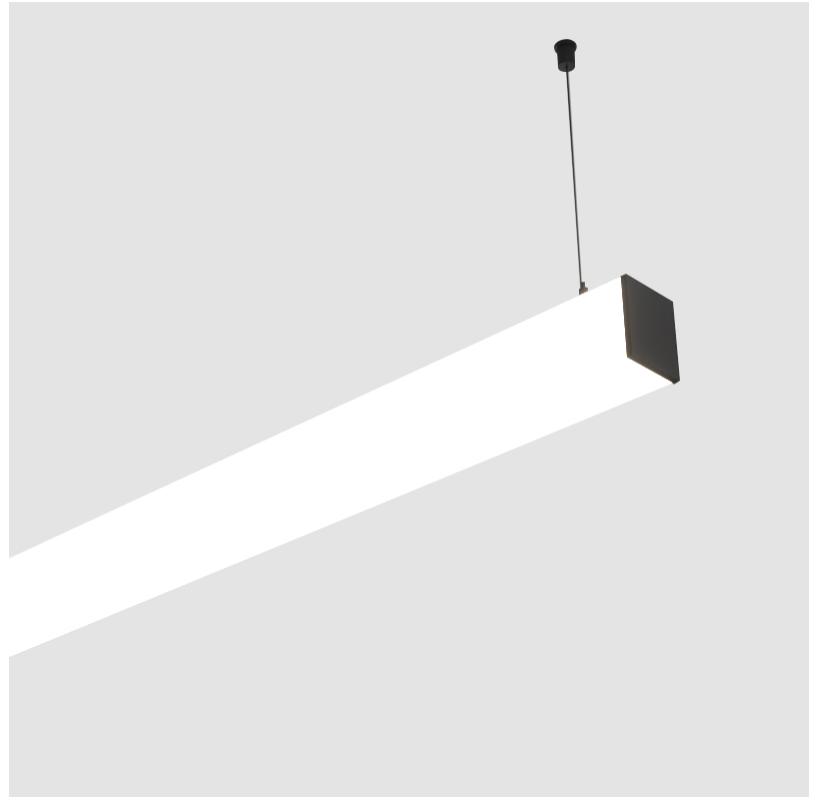

GENERAL

Series: Fino
Brand: Prolicht
Division: Architectural
Mounting Type: Suspension
Mounting Location: Ceiling
Subcategory: Profile

PHYSICAL

Shape: Rectangle
Length (mm): 1460
Length (in): 57 1/2
Width (mm): 65
Width (in): 2 9/16
Height (mm): 76
Height (in): 3
Max. Overall Height (mm): 2076
Max. Overall Height (in): 81 3/4
Light Distribution: Omnidirectional
Weight (kg): 4.314
Weight (lbs): 9.510
Diffuser: PMMA - Opal
Fixture Finish: SSR / BKV / CWI / CRY / HAB / UFT / ITA / RUA / FTG / MYG / LOD / PUS / FRO / FUP / KIA / POP / BLS / SPG / MEY / GOH / GUM / CHC / COM / ABZ / JAG / OBR / MOS / ROR
Fixture Material: Aluminum
Cable Details: 2000mm or 4000mm Transparent Cable
Upon Request: Cable colour - White / Black / Orange / Red

ELECTRICAL

Lamp Type: LED (Zhaga Standard)
Input Wattage (W): 25
Total Output Wattage (W): 20 / 16 (3500K)
Dimming: Non-Dimming / Phase Dimming (120Vac only) / 0-10V Dimming
Driver Included: Yes
Driver Location: Integrated
Driver Type: Constant Current - 120 / 277Vac
Driver Class: Class 2
Input Voltage (V): 120 - 277
Constant Current (MA): 350 / 500 (3500K)

LED

Color Temperature (°K): 3000 / 3500 / 4000
Max. Delivered Lumen (lm): 2850 / 2960 / 3020
CRI: >80 CRI
Lamp Life (hrs): 50000

OPTICAL

RATINGS AND CERTIFICATIONS

Certified By: Certified for North American Standards
IP rating: IP20