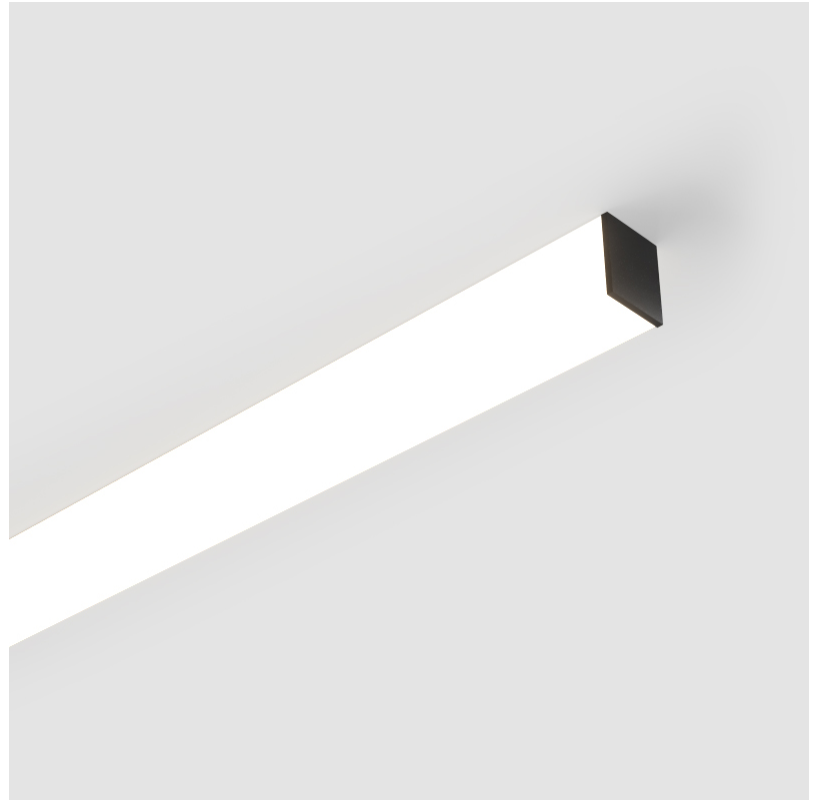

1. To build a product code in our configurator select the specify button on the base model # product page
2. To build a manual product code on this datasheet choose from the options listed below in blue font and add the suffix to the base model #

GENERAL

Series: Fino
Brand: Prolicht
Division: Architectural
Mounting Type: Surface
Mounting Location: Ceiling
Subcategory: Profile

PHYSICAL

Shape: Rectangle
Length (mm): 2020
Length (in): 79 1/2
Width (mm): 65
Width (in): 2 9/16
Height (mm): 76
Height (in): 3
Light Distribution: Omnidirectional
Weight (kg): 5.329
Weight (lbs): 11.748
Diffuser: PMMA - Opal
Fixture Finish: SSR / BKV / CWI / CRY / HAB / UFT / ITA / RUA / FTG / MYG / LOD / PUS / FRO / FUP / KIA / POP / BLS / SPG / MEY / GOH / GUM / CHC / COM / ABZ / JAG / OBR / MOS / ROR
Fixture Material: Aluminum

ELECTRICAL

Lamp Type: LED (Zhaga Standard)
Input Wattage (W): 35
Total Output Wattage (W): 28 / 22.8 (3500K)
Dimming: Non-Dimming / Phase Dimming (120Vac only) / 0-10V Dimming
Driver Included: Yes
Driver Location: Integrated
Driver Type: Constant Current - 120 / 277Vac
Driver Class: Class 2
Input Voltage (V): 120 - 277
Constant Current (MA): 350 / 700 (3500K)

LED

Color Temperature (°K): 3000 / 3500 / 4000
Max. Delivered Lumen (lm): 4000 / 4136 / 4220
CRI: >80 CRI
Lamp Life (hrs): 50000

OPTICAL

RATINGS AND CERTIFICATIONS

Certified By: Certified for North American Standards
IP rating: IP20