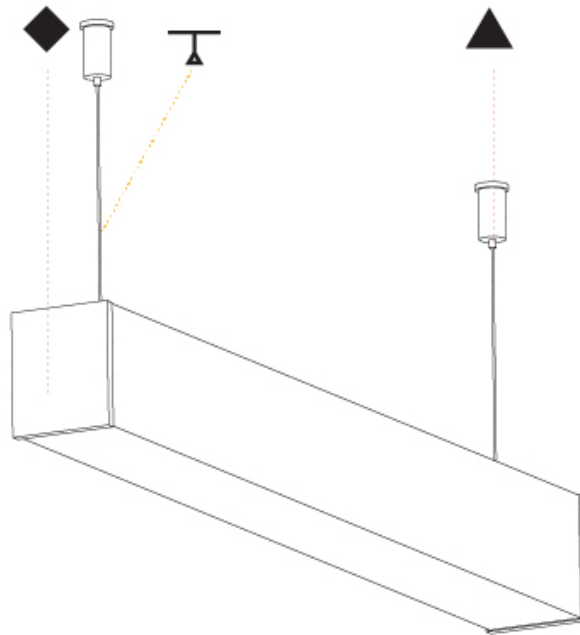

FINO SUSPENSION

A30708-

PROJECT
TYPE
SPECIFIER
QUANTITY
DATE

A