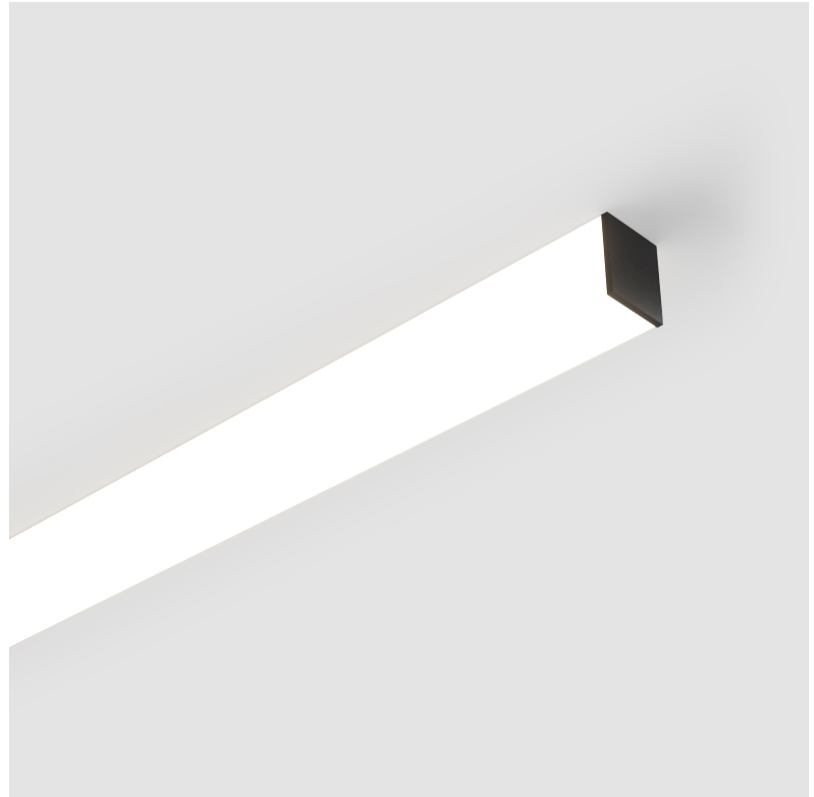

1. To build a product code in our configurator select the specify button on the base model # product page
2. To build a manual product code on this datasheet choose from the options listed below in blue font and add the suffix to the base model #

GENERAL

Series: Fino
Brand: Prolicht
Division: Architectural
Mounting Type: Surface
Mounting Location: Ceiling
Subcategory: Profile

PHYSICAL

Shape: Rectangle
Length (mm): 1460
Length (in): 57 1/2
Width (mm): 65
Width (in): 2 9/16
Height (mm): 76
Height (in): 3
Light Distribution: Omnidirectional
Weight (kg): 3.974
Weight (lbs): 8.761
Diffuser: PMMA - Opal
Fixture Finish: SSR / BKV / CWI / CRY / HAB / UFT / ITA / RUA / FTG / MYG / LOD / PUS / FRO / FUP / KIA / POP / BLS / SPG / MEY / GOH / GUM / CHC / COM / ABZ / JAG / OBR / MOS / ROR
Fixture Material: Aluminum

ELECTRICAL

Lamp Type: LED (Zhaga Standard)
Input Wattage (W): 25
Total Output Wattage (W): 20 / 16 (3500K)
Dimming: Non-Dimming / Phase Dimming (120Vac only) / 0-10V Dimming
Driver Included: Yes
Driver Location: Integrated
Driver Type: Constant Current - 120 / 277Vac
Driver Class: Class 2
Input Voltage (V): 120 - 277
Constant Current (MA): 350 / 500 (3500K)

LED

Color Temperature (°K): 3000 / 3500 / 4000
Max. Delivered Lumen (lm): 2850 / 2960 / 3020
CRI: >80 CRI
Lamp Life (hrs): 50000

OPTICAL

RATINGS AND CERTIFICATIONS

Certified By: Certified for North American Standards
IP rating: IP20