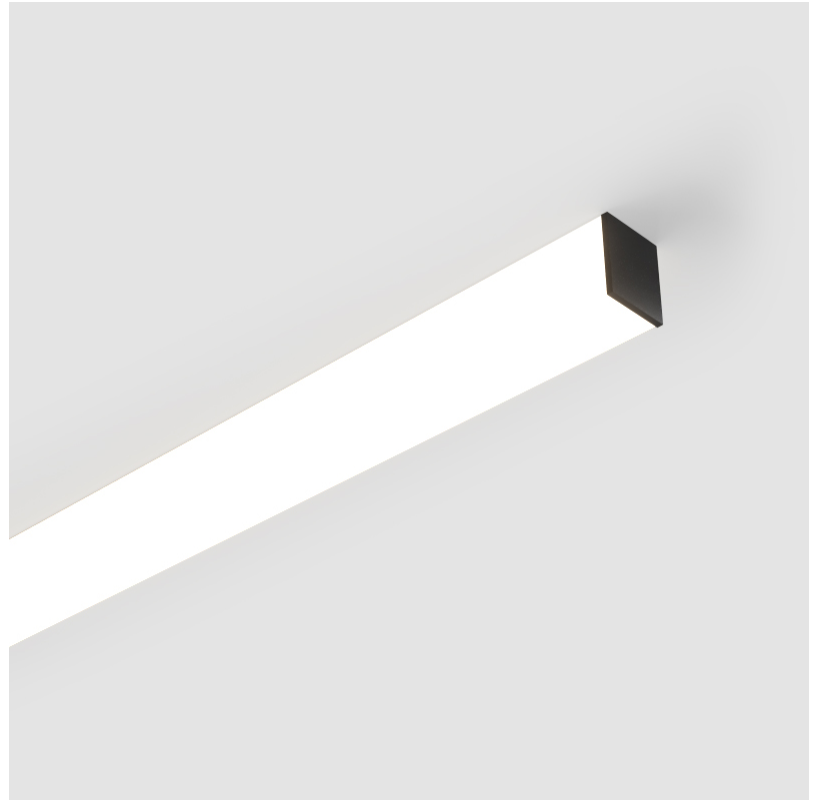

1. To build a product code in our configurator select the specify button on the base model # product page
2. To build a manual product code on this datasheet choose from the options listed below in blue font and add the suffix to the base model #

GENERAL

Series: Fino
Brand: Prolicht
Division: Architectural
Mounting Type: Surface
Mounting Location: Ceiling
Subcategory: Profile

PHYSICAL

Shape: Rectangle
Length (mm): 1740
Length (in): 68 1/2
Width (mm): 65
Width (in): 2 9/16
Height (mm): 76
Height (in): 3
Light Distribution: Omnidirectional
Weight (kg): 4.665
Weight (lbs): 10.284
Diffuser: PMMA - Opal
Fixture Finish: SSR / BKV / CWI / CRY / HAB / UFT / ITA / RUA / FTG / MYG / LOD / PUS / FRO / FUP / KIA / POP / BLS / SPG / MEY / GOH / GUM / CHC / COM / ABZ / JAG / OBR / MOS / ROR
Fixture Material: Aluminum

ELECTRICAL

Lamp Type: LED (Zhaga Standard)
Input Wattage (W): 30
Total Output Wattage (W): 24 / 19.2 (3500K)
Dimming: Non-Dimming / Phase Dimming (120Vac only) / 0-10V Dimming
Driver Included: Yes
Driver Location: Integrated
Driver Type: Constant Current - 120 / 277Vac
Driver Class: Class 2
Input Voltage (V): 120 - 277
Constant Current (MA): 350 / 600 (3500K)

LED

Color Temperature (°K): 3000 / 3500 / 4000
Max. Delivered Lumen (lm): 3430 / 3548 / 3620
CRI: >80 CRI
Lamp Life (hrs): 50000

OPTICAL

RATINGS AND CERTIFICATIONS

Certified By: Certified for North American Standards
IP rating: IP20