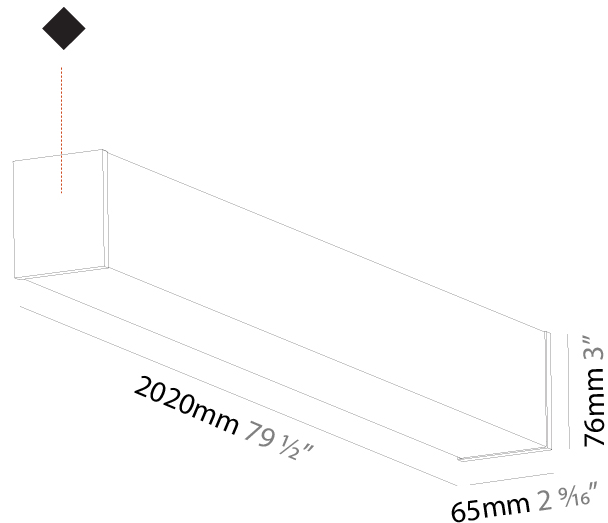

1. To build a product code in our configurator select the specify button on the base model # product page
2. To build a manual product code on this datasheet choose from the options listed below in blue font and add the suffix to the base model #

GENERAL

Series: Fino
Brand: Prolicht
Division: Architectural
Mounting Type: Surface
Mounting Location: Ceiling
Subcategory: Profile

PHYSICAL

Shape: Rectangle
Length (mm): 2020
Length (in): 79 1/2
Width (mm): 65
Width (in): 2 9/16
Height (mm): 76
Height (in): 3
Light Distribution: Omnidirectional
Weight (kg): 5.329
Weight (lbs): 11.748
Diffuser: PMMA - Opal
Fixture Finish: SSR / BKV / CWI / CRY / HAB / UFT / ITA / RUA / FTG / MYG / LOD / PUS / FRO / FUP / KIA / POP / BLS / SPG / MEY / GOH / GUM / CHC / COM / ABZ / JAG / OBR / MOS / ROR
Fixture Material: Aluminum

ELECTRICAL

Lamp Type: LED (Zhaga Standard)
Input Wattage (W): 35
Total Output Wattage (W): 28 / 22.8 (3500K)
Dimming: Non-Dimming / Phase Dimming (120Vac only) / 0-10V Dimming
Driver Included: Yes
Driver Location: Integrated
Driver Type: Constant Current - 120 / 277Vac
Driver Class: Class 2
Input Voltage (V): 120 - 277
Constant Current (MA): 350 / 700 (3500K)

LED

Color Temperature (°K): 3000 / 3500 / 4000
Max. Delivered Lumen (lm): 4000 / 4136 / 4220
CRI: >80 CRI
Lamp Life (hrs): 50000

OPTICAL

RATINGS AND CERTIFICATIONS

Certified By: Certified for North American Standards
IP rating: IP20