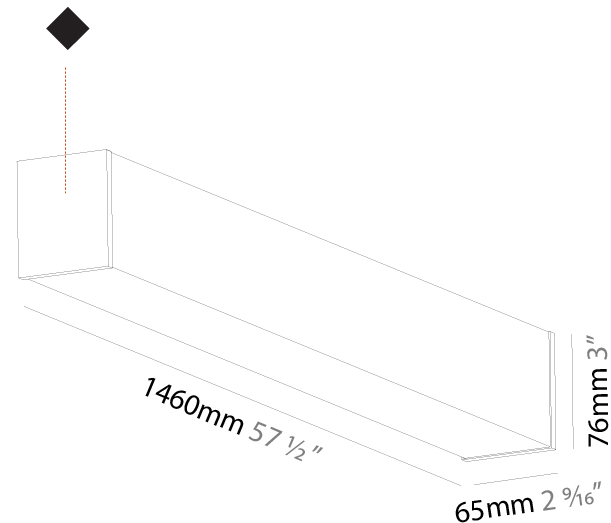

1. To build a product code in our configurator select the specify button on the base model # product page
2. To build a manual product code on this datasheet choose from the options listed below in blue font and add the suffix to the base model #

GENERAL

Series: Fino
Brand: Prolicht
Division: Architectural
Mounting Type: Surface
Mounting Location: Ceiling
Subcategory: Profile

PHYSICAL

Shape: Rectangle
Length (mm): 1460
Length (in): 57 1/2
Width (mm): 65
Width (in): 2 9/16
Height (mm): 76
Height (in): 3
Light Distribution: Omnidirectional
Weight (kg): 3.974
Weight (lbs): 8.761
Diffuser: PMMA - Opal
Fixture Finish: SSR / BKV / CWI / CRY / HAB / UFT / ITA / RUA / FTG / MYG / LOD / PUS / FRO / FUP / KIA / POP / BLS / SPG / MEY / GOH / GUM / CHC / COM / ABZ / JAG / OBR / MOS / ROR
Fixture Material: Aluminum

ELECTRICAL

Lamp Type: LED (Zhaga Standard)
Input Wattage (W): 25
Total Output Wattage (W): 20 / 16 (3500K)
Dimming: Non-Dimming / Phase Dimming (120Vac only) / 0-10V Dimming
Driver Included: Yes
Driver Location: Integrated
Driver Type: Constant Current - 120 / 277Vac
Driver Class: Class 2
Input Voltage (V): 120 - 277
Constant Current (MA): 350 / 500 (3500K)

LED

Color Temperature (°K): 3000 / 3500 / 4000
Max. Delivered Lumen (lm): 2850 / 2960 / 3020
CRI: >80 CRI
Lamp Life (hrs): 50000

OPTICAL

RATINGS AND CERTIFICATIONS

Certified By: Certified for North American Standards
IP rating: IP20