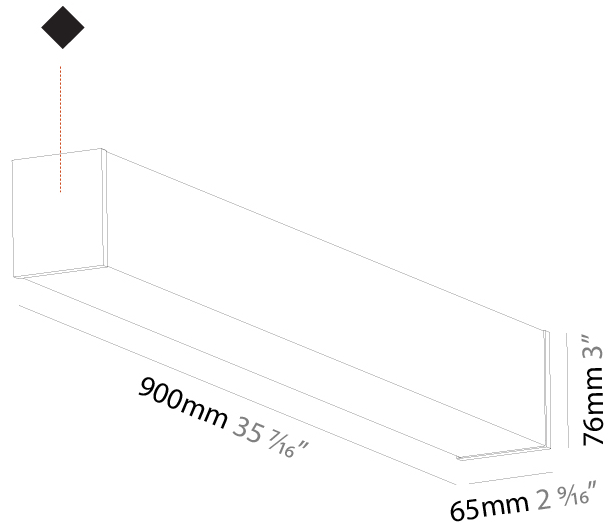

1. To build a product code in our configurator select the specify button on the base model # product page
2. To build a manual product code on this datasheet choose from the options listed below in blue font and add the suffix to the base model #

GENERAL

Series: Fino
Brand: Prolicht
Division: Architectural
Mounting Type: Surface
Mounting Location: Ceiling
Subcategory: Profile

PHYSICAL

Shape: Rectangle
Length (mm): 900
Length (in): 35 7/16
Width (mm): 65
Width (in): 2 9/16
Height (mm): 76
Height (in): 3
Light Distribution: Omnidirectional
Weight (kg): 2.664
Weight (lbs): 5.873
Diffuser: PMMA - Opal
Fixture Finish: SSR / BKV / CWI / CRY / HAB / UFT / ITA / RUA / FTG / MYG / LOD / PUS / FRO / FUP / KIA / POP / BLS / SPG / MEY / GOH / GUM / CHC / COM / ABZ / JAG / OBR / MOS / ROR
Fixture Material: Aluminum

ELECTRICAL

Lamp Type: LED (Zhaga Standard)
Input Wattage (W): 15
Total Output Wattage (W): 12 / 11.2 (3500K)
Dimming: Non-Dimming / Phase Dimming (120Vac only) / 0-10V Dimming
Driver Included: Yes
Driver Location: Integrated
Driver Type: Constant Current - 120 / 277Vac
Driver Class: Class 2
Input Voltage (V): 120 - 277
Constant Current (MA): 350 / 375 (3500K)

LED

Color Temperature (°K): 3000 / 3500 / 4000
Max. Delivered Lumen (lm): 1710 / 1774 / 1810
CRI: >80 CRI
Lamp Life (hrs): 50000

OPTICAL

RATINGS AND CERTIFICATIONS

Certified By: Certified for North American Standards
IP rating: IP20