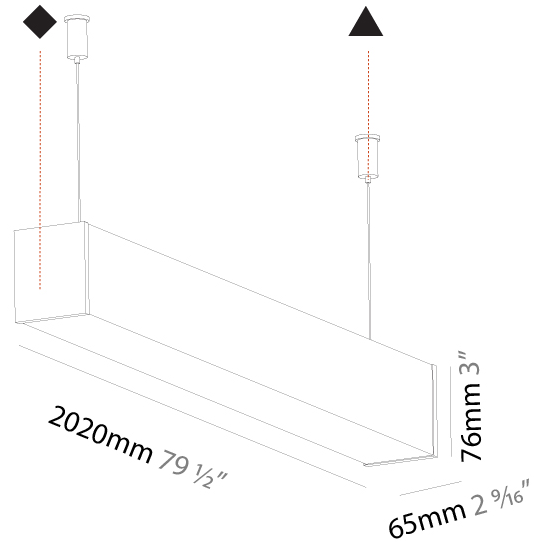

GENERAL

Series: Fino
Brand: Prolicht
Division: Architectural
Mounting Type: Suspension
Mounting Location: Ceiling
Subcategory: Profile

PHYSICAL

Shape: Rectangle
Length (mm): 2020
Length (in): 79 1/2
Width (mm): 65
Width (in): 2 9/16
Height (mm): 76
Height (in): 3
Max. Overall Height (mm): 2076
Max. Overall Height (in): 81 3/4
Light Distribution: Omnidirectional
Weight (kg): 5.669
Weight (lbs): 12.498
Diffuser: PMMA - Opal
Fixture Finish: SSR / BKV / CWI / CRY / HAB / UFT / ITA / RUA / FTG / MYG / LOD / PUS / FRO / FUP / KIA / POP / BLS / SPG / MEY / GOH / GUM / CHC / COM / ABZ / JAG / OBR / MOS / ROR
Fixture Material: Aluminum
Cable Details: 2000mm or 6000mm Transparent Cable
Upon Request: Cable colour - White / Black / Orange / Red

ELECTRICAL

Lamp Type: LED (Zhaga Standard)
Input Wattage (W): 35
Total Output Wattage (W): 28 / 22.8 (3500K)
Dimming: Non-Dimming / Phase Dimming (120Vac only) / 0-10V Dimming
Driver Included: Yes
Driver Location: Integrated
Driver Type: Constant Current - 120 / 277Vac
Driver Class: Class 2
Input Voltage (V): 120 - 277
Constant Current (MA): 350 / 700 (3500K)

LED

Color Temperature (°K): 3000 / 3500 / 4000
Max. Delivered Lumen (lm): 4000 / 4136 / 4220
CRI: >80 CRI
Lamp Life (hrs): 50000

OPTICAL

RATINGS AND CERTIFICATIONS

Certified By: Certified for North American Standards
IP rating: IP20