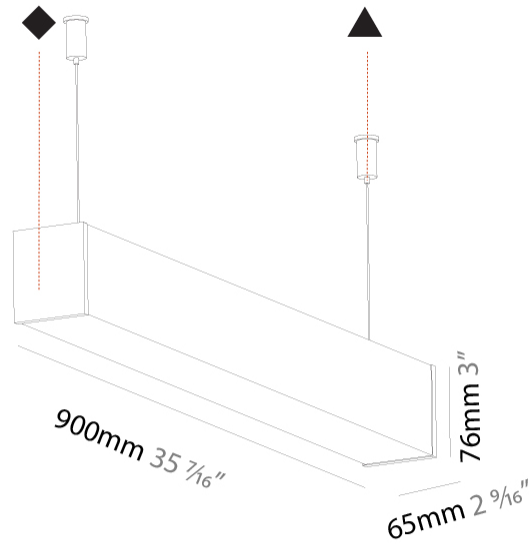

GENERAL

Series: Fino
Brand: Prolicht
Division: Architectural
Mounting Type: Suspension
Mounting Location: Ceiling
Subcategory: Profile

PHYSICAL

Shape: Rectangle
Length (mm): 900
Length (in): 35 ⁷/₁₆
Width (mm): 65
Width (in): 2 ⁹/₁₆
Height (mm): 76
Height (in): 3
Max. Overall Height (mm): 2076
Max. Overall Height (in): 81 ³/₄
Light Distribution: Omnidirectional
Weight (kg): 2.954
Weight (lbs): 6.512
Diffuser: PMMA - Opal
Fixture Finish: [SSR / BKV / CWI / CRY / HAB / UFT / ITA / RUA / FTG / MYG / LOD / PUS / FRO / FUP / KIA / POP / BLS / SPG / MEY / GOH / GUM / CHC / COM / ABZ / JAG / OBR / MOS / ROR](#)
Fixture Material: Aluminum
Cable Details: [2000mm or 4000mm Transparent Cable](#)
Upon Request: Cable colour - White / Black / Orange / Red

ELECTRICAL

Lamp Type: LED (Zhaga Standard)
Input Wattage (W): 15
Total Output Wattage (W): 12 / 11.2 (3500K)
Dimming: [Non-Dimming / Phase Dimming (120Vac only) / 0-10V Dimming](#)
Driver Included: Yes
Driver Location: Integrated
Driver Type: Constant Current - 120 / 277Vac
Driver Class: Class 2
Input Voltage (V): 120 - 277
Constant Current (MA): 350 / 375 (3500K)

LED

[Color Temperature (°K): 3000 / 3500 / 4000](#)
Max. Delivered Lumen (lm): 1710 / 1774 / 1810
CRI: >80 CRI
Lamp Life (hrs): 50000

OPTICAL

RATINGS AND CERTIFICATIONS

Certified By: Certified for North American Standards
IP rating: IP20