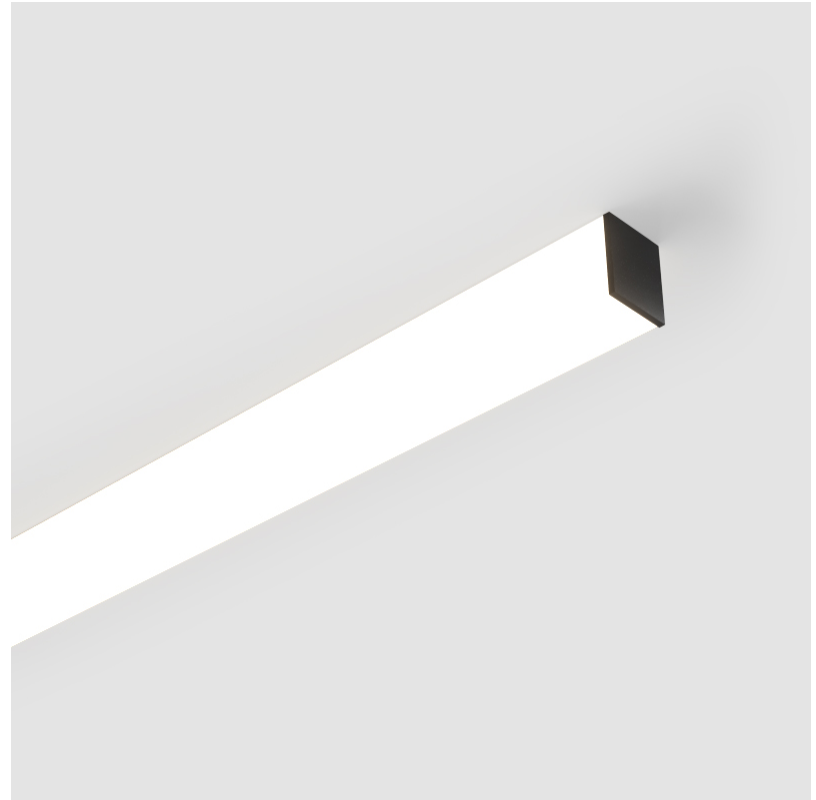

1. To build a product code in our configurator select the specify button on the base model # product page
2. To build a manual product code on this datasheet choose from the options listed below in blue font and add the suffix to the base model #

GENERAL

Series: Fino
Brand: Prolicht
Division: Architectural
Mounting Type: Surface
Mounting Location: Ceiling
Subcategory: Profile

PHYSICAL

Shape: Rectangle
Length (mm): 1180
Length (in): 46 ⁷/₁₆
Width (mm): 65
Width (in): 2 ⁹/₁₆
Height (mm): 76
Height (in): 3
Light Distribution: Omnidirectional
Weight (kg): 3.294
Weight (lbs): 7.262
Diffuser: PMMA - Opal
Fixture Finish: SSR / BKV / CWI / CRY / HAB / UFT / ITA / RUA / FTG / MYG / LOD / PUS / FRO / FUP / KIA / POP / BLS / SPG / MEY / GOH / GUM / CHC / COM / ABZ / JAG / OBR / MOS / ROR
Fixture Material: Aluminum

ELECTRICAL

Lamp Type: LED (Zhaga Standard)
Input Wattage (W): 20
Total Output Wattage (W): 16 / 12.8 (3500K)
Dimming: Non-Dimming / Phase Dimming (120Vac only) / 0-10V Dimming
Driver Included: Yes
Driver Location: Integrated
Driver Type: Constant Current - 120 / 277Vac
Driver Class: Class 2
Input Voltage (V): 120 - 277
Constant Current (MA): 350 / 400 (3500K)

LED

Color Temperature (°K): 3000 / 3500 / 4000
Max. Delivered Lumen (lm): 2280 / 2362 / 2410
CRI: >80 CRI
Lamp Life (hrs): 50000

OPTICAL

RATINGS AND CERTIFICATIONS

Certified By: Certified for North American Standards
IP rating: IP20