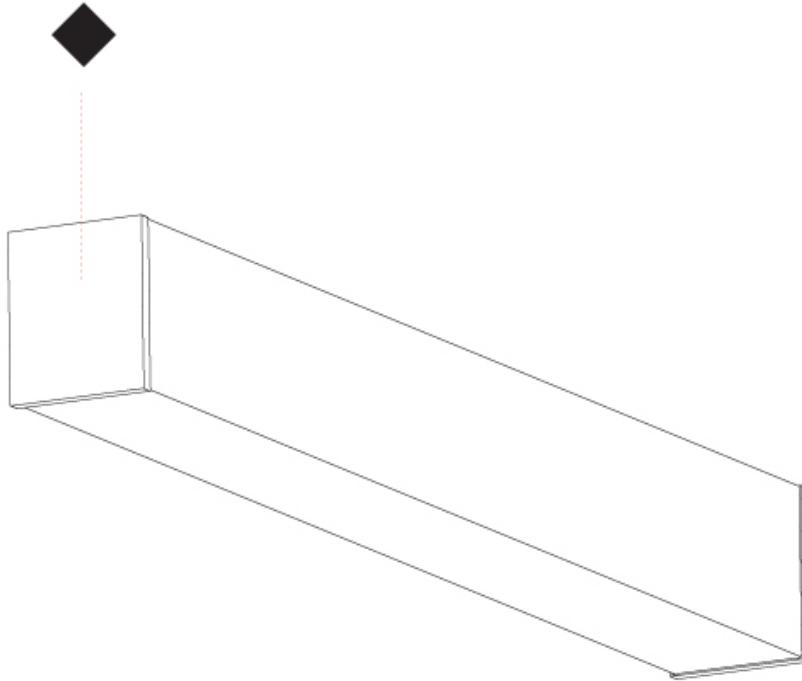

PROJECT

TYPE

SPECIFIER

QUANTITY

DATE