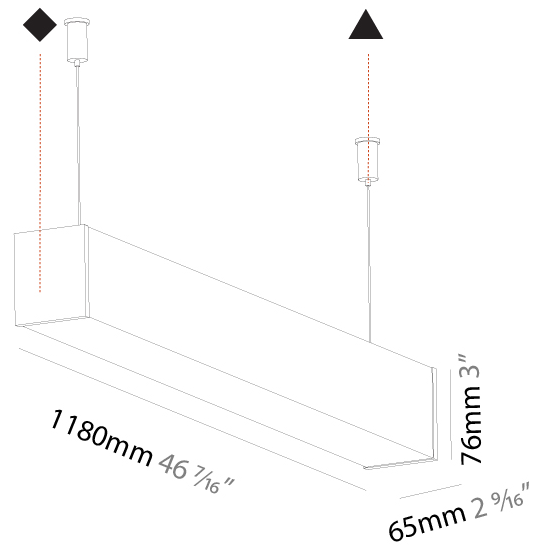

GENERAL

Series: Fino
Brand: Prolicht
Division: Architectural
Mounting Type: Suspension
Mounting Location: Ceiling
Subcategory: Profile

PHYSICAL

Shape: Rectangle
Length (mm): 1180
Length (in): 46 ⁷/₁₆
Width (mm): 65
Width (in): 2 ⁹/₁₆
Height (mm): 76
Height (in): 3
Max. Overall Height (mm): 2076
Max. Overall Height (in): 81 ³/₄
Light Distribution: Omnidirectional
Weight (kg): 3.634
Weight (lbs): 8.011
Diffuser: PMMA - Opal
Fixture Finish: SSR / BKV / CWI / CRY / HAB / UFT / ITA / RUA / FTG / MYG / LOD / PUS / FRO / FUP / KIA / POP / BLS / SPG / MEY / GOH / GUM / CHC / COM / ABZ / JAG / OBR / MOS / ROR
Fixture Material: Aluminum
Cable Details: 2000mm or 4000mm Transparent Cable
Upon Request: Cable colour - White / Black / Orange / Red

ELECTRICAL

Lamp Type: LED (Zhaga Standard)
Input Wattage (W): 20
Total Output Wattage (W): 16 / 12.8 (3500K)
Dimming: Non-Dimming / Phase Dimming (120Vac only) / 0-10V Dimming
Driver Included: Yes
Driver Location: Integrated
Driver Type: Constant Current - 120 / 277Vac
Driver Class: Class 2
Input Voltage (V): 120 - 277
Constant Current (MA): 350 / 400 (3500K)

LED

Color Temperature (°K): 3000 / 3500 / 4000
Max. Delivered Lumen (lm): 2280 / 2362 / 2410
CRI: >80 CRI
Lamp Life (hrs): 50000

OPTICAL

RATINGS AND CERTIFICATIONS

Certified By: Certified for North American Standards
IP rating: IP20