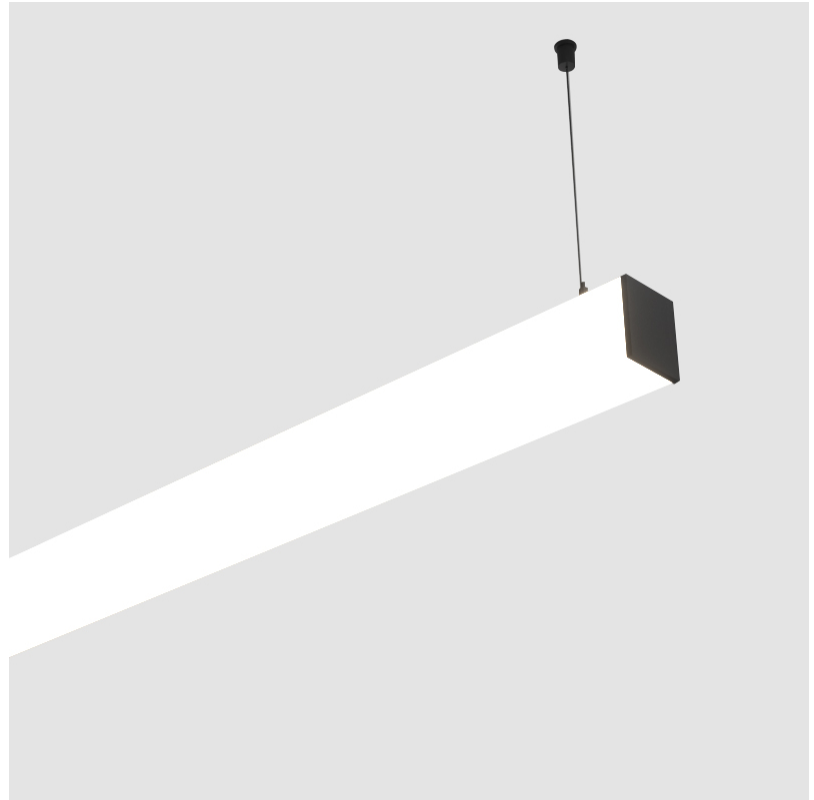

GENERAL

Series: Fino
Brand: Prolicht
Division: Architectural
Mounting Type: Suspension
Mounting Location: Ceiling
Subcategory: Profile

PHYSICAL

Shape: Rectangle
Length (mm): 2020
Length (in): 79 1/2
Width (mm): 65
Width (in): 2 9/16
Height (mm): 76
Height (in): 3
Max. Overall Height (mm): 2076
Max. Overall Height (in): 81 3/4
Light Distribution: Omnidirectional
Weight (kg): 5.669
Weight (lbs): 12.498
Diffuser: PMMA - Opal
Fixture Finish: SSR / BKV / CWI / CRY / HAB / UFT / ITA / RUA / FTG / MYG / LOD / PUS / FRO / FUP / KIA / POP / BLS / SPG / MEY / GOH / GUM / CHC / COM / ABZ / JAG / OBR / MOS / ROR
Fixture Material: Aluminum
Cable Details: 2000mm or 6000mm Transparent Cable
Upon Request: Cable colour - White / Black / Orange / Red

ELECTRICAL

Lamp Type: LED (Zhaga Standard)
Input Wattage (W): 35
Total Output Wattage (W): 28 / 22.8 (3500K)
Dimming: Non-Dimming / Phase Dimming (120Vac only) / 0-10V Dimming
Driver Included: Yes
Driver Location: Integrated
Driver Type: Constant Current - 120 / 277Vac
Driver Class: Class 2
Input Voltage (V): 120 - 277
Constant Current (MA): 350 / 700 (3500K)

LED

Color Temperature (°K): 3000 / 3500 / 4000
Max. Delivered Lumen (lm): 4000 / 4136 / 4220
CRI: >80 CRI
Lamp Life (hrs): 50000

OPTICAL

RATINGS AND CERTIFICATIONS

Certified By: Certified for North American Standards
IP rating: IP20