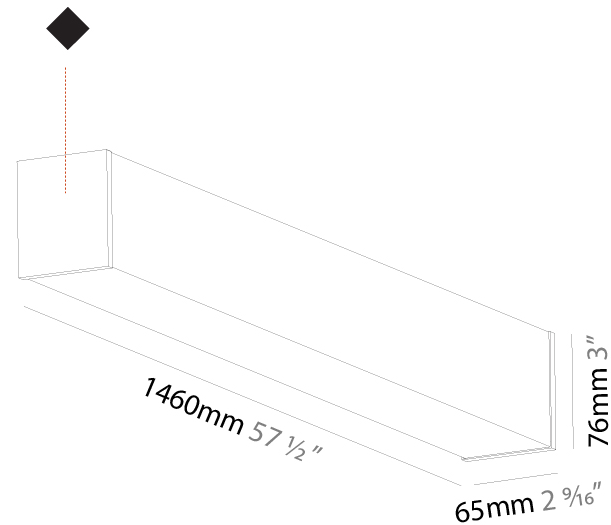

GENERAL

Series: Fino
Brand: Prolicht
Division: Architectural
Mounting Type: Suspension
Mounting Location: Ceiling
Subcategory: Profile

PHYSICAL

Shape: Rectangle
Length (mm): 1460
Length (in): 57 1/2
Width (mm): 65
Width (in): 2 9/16
Height (mm): 76
Height (in): 3
Max. Overall Height (mm): 2076
Max. Overall Height (in): 81 3/4
Light Distribution: Omnidirectional
Weight (kg): 4.314
Weight (lbs): 9.510
Diffuser: PMMA - Opal
Fixture Finish: SSR / BKV / CWI / CRY / HAB / UFT / ITA / RUA / FTG / MYG / LOD / PUS / FRO / FUP / KIA / POP / BLS / SPG / MEY / GOH / GUM / CHC / COM / ABZ / JAG / OBR / MOS / ROR
Fixture Material: Aluminum
Cable Details: 2000mm or 4000mm Transparent Cable
Upon Request: Cable colour - White / Black / Orange / Red

ELECTRICAL

Lamp Type: LED (Zhaga Standard)
Input Wattage (W): 25
Total Output Wattage (W): 20 / 16 (3500K)
Dimming: Non-Dimming / Phase Dimming (120Vac only) / 0-10V Dimming
Driver Included: Yes
Driver Location: Integrated
Driver Type: Constant Current - 120 / 277Vac
Driver Class: Class 2
Input Voltage (V): 120 - 277
Constant Current (MA): 350 / 500 (3500K)

LED

Color Temperature (°K): 3000 / 3500 / 4000
Max. Delivered Lumen (lm): 2850 / 2960 / 3020
CRI: >80 CRI
Lamp Life (hrs): 50000

OPTICAL

RATINGS AND CERTIFICATIONS

Certified By: Certified for North American Standards
IP rating: IP20