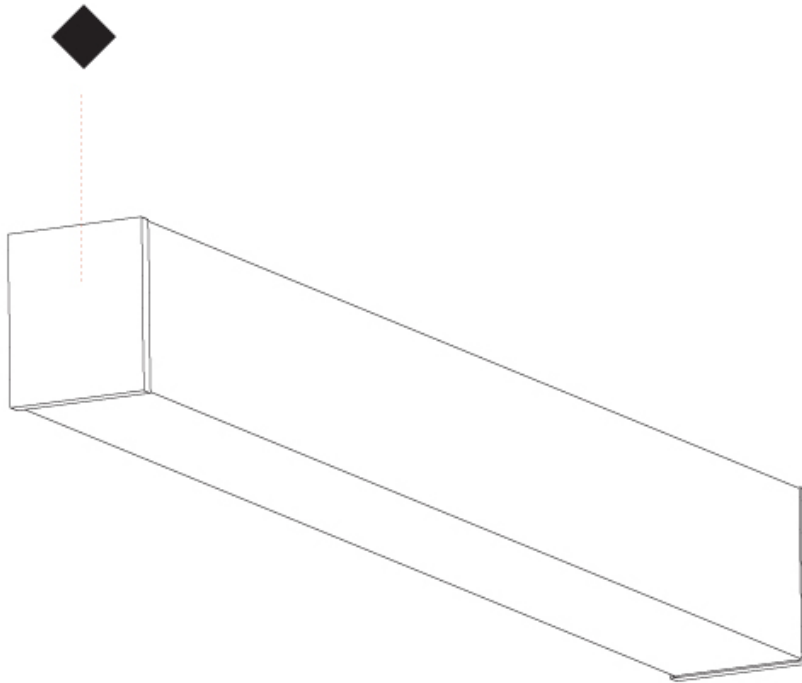

PROJECT

TYPE

SPECIFIER

QUANTITY

DATE