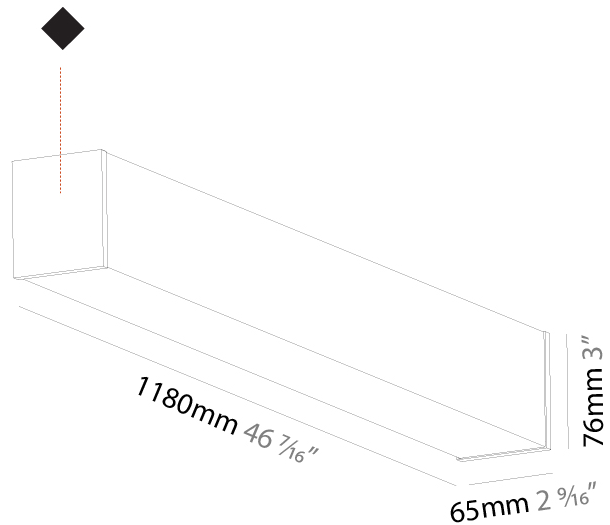

1. To build a product code in our configurator select the specify button on the base model # product page
2. To build a manual product code on this datasheet choose from the options listed below in blue font and add the suffix to the base model #

GENERAL

Series: Fino
Brand: Prolicht
Division: Architectural
Mounting Type: Surface
Mounting Location: Ceiling
Subcategory: Profile

PHYSICAL

Shape: Rectangle
Length (mm): 1180
Length (in): 46 ⁷/₁₆
Width (mm): 65
Width (in): 2 ⁹/₁₆
Height (mm): 76
Height (in): 3
Light Distribution: Omnidirectional
Weight (kg): 3.294
Weight (lbs): 7.262
Diffuser: PMMA - Opal
Fixture Finish: SSR / BKV / CWI / CRY / HAB / UFT / ITA / RUA / FTG / MYG / LOD / PUS / FRO / FUP / KIA / POP / BLS / SPG / MEY / GOH / GUM / CHC / COM / ABZ / JAG / OBR / MOS / ROR
Fixture Material: Aluminum

ELECTRICAL

Lamp Type: LED (Zhaga Standard)
Input Wattage (W): 20
Total Output Wattage (W): 16 / 12.8 (3500K)
Dimming: Non-Dimming / Phase Dimming (120Vac only) / 0-10V Dimming
Driver Included: Yes
Driver Location: Integrated
Driver Type: Constant Current - 120 / 277Vac
Driver Class: Class 2
Input Voltage (V): 120 - 277
Constant Current (MA): 350 / 400 (3500K)

LED

Color Temperature (°K): 3000 / 3500 / 4000
Max. Delivered Lumen (lm): 2280 / 2362 / 2410
CRI: >80 CRI
Lamp Life (hrs): 50000

OPTICAL

RATINGS AND CERTIFICATIONS

Certified By: Certified for North American Standards
IP rating: IP20