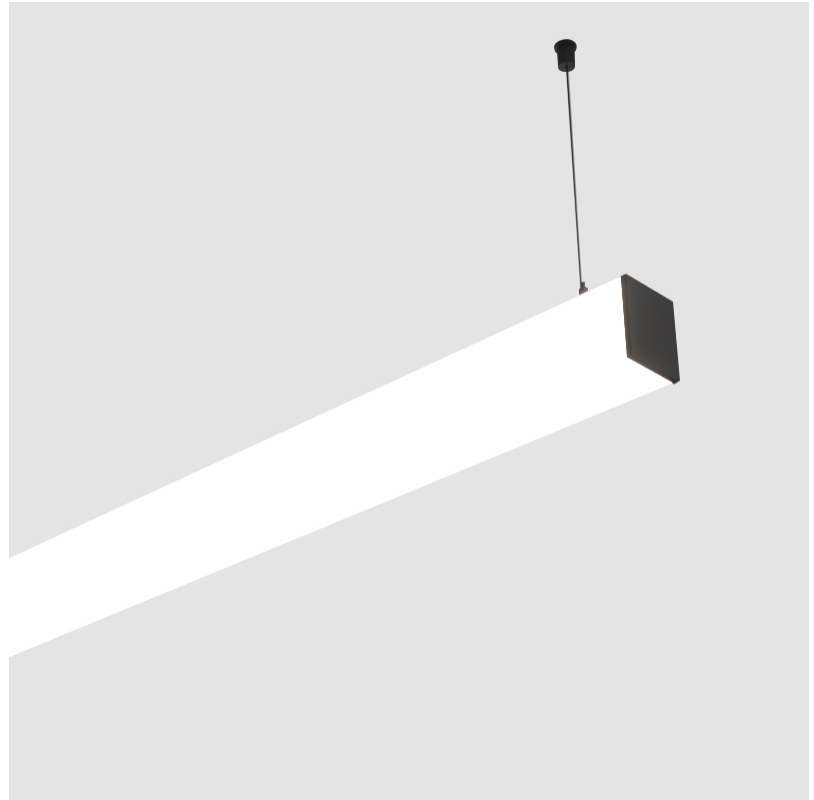

GENERAL

Series: Fino
Brand: Prolicht
Division: Architectural
Mounting Type: Suspension
Mounting Location: Ceiling
Subcategory: Profile

PHYSICAL

Shape: Rectangle
Length (mm): 1740
Length (in): 68 1/2
Width (mm): 65
Width (in): 2 9/16
Height (mm): 76
Height (in): 3
Max. Overall Height (mm): 2076
Max. Overall Height (in): 81 3/4
Light Distribution: Omnidirectional
Weight (kg): 4.99
Weight (lbs): 11.00
Diffuser: PMMA - Opal
Fixture Finish: SSR / BKV / CWI / CRY / HAB / UFT / ITA / RUA / FTG / MYG / LOD / PUS / FRO / FUP / KIA / POP / BLS / SPG / MEY / GOH / GUM / CHC / COM / ABZ / JAG / OBR / MOS / ROR
Fixture Material: Aluminum
Cable Details: 2000mm or 4000mm Transparent Cable
Upon Request: Cable colour - White / Black / Orange / Red

ELECTRICAL

Lamp Type: LED (Zhaga Standard)
Input Wattage (W): 30
Total Output Wattage (W): 24 / 19.2 (3500K)
Dimming: Non-Dimming / Phase Dimming (120Vac only) / 0-10V Dimming
Driver Included: Yes
Driver Location: Integrated
Driver Type: Constant Current - 120 / 277Vac
Driver Class: Class 2
Input Voltage (V): 120 - 277
Constant Current (MA): 350 / 600 (3500K)

LED

Color Temperature (°K): 3000 / 3500 / 4000
Max. Delivered Lumen (lm): 3430 / 3548 / 3620
CRI: >80 CRI
Lamp Life (hrs): 50000

OPTICAL

RATINGS AND CERTIFICATIONS

Certified By: Certified for North American Standards
IP rating: IP20