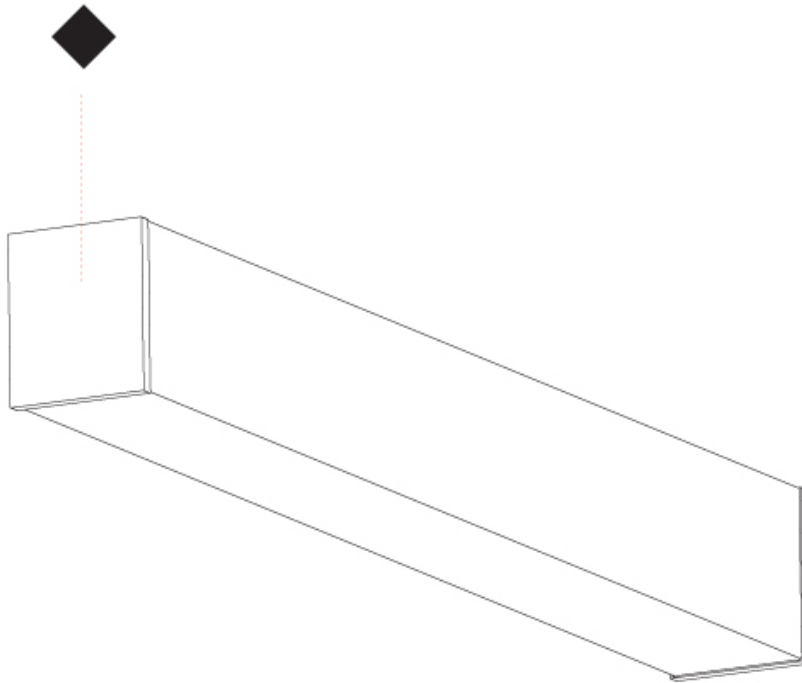

PROJECT	_____
TYPE	_____
SPECIFIER	_____
QUANTITY	_____
DATE	_____