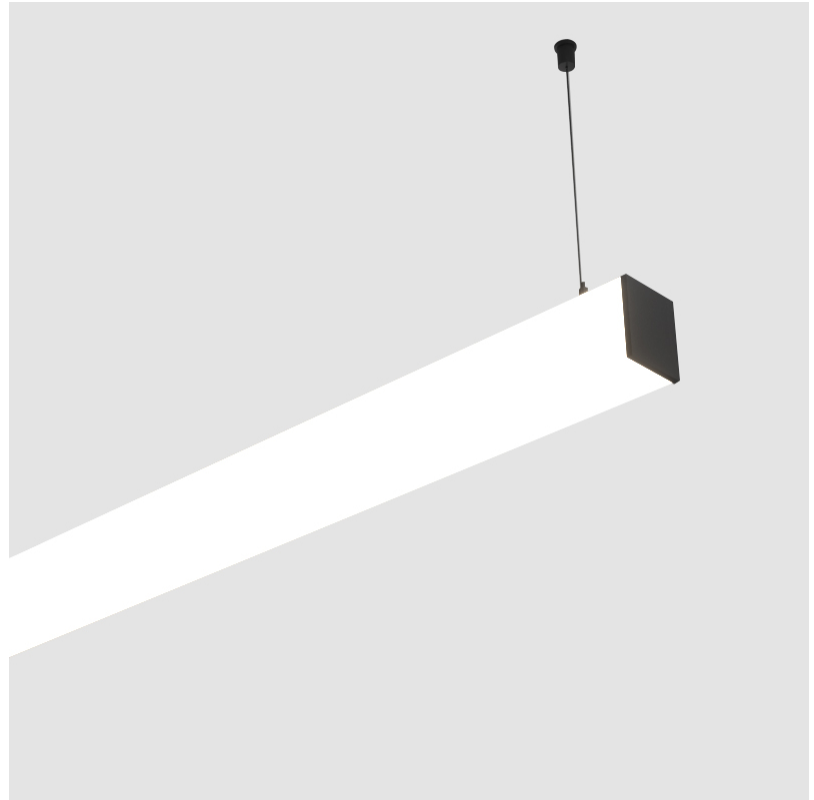

GENERAL

Series: Fino
Brand: Prolicht
Division: Architectural
Mounting Type: Suspension
Mounting Location: Ceiling
Subcategory: Profile

PHYSICAL

Shape: Rectangle
Length (mm): 1180
Length (in): 46 ⁷/₁₆
Width (mm): 65
Width (in): 2 ⁹/₁₆
Height (mm): 76
Height (in): 3
Max. Overall Height (mm): 2076
Max. Overall Height (in): 81 ³/₄
Light Distribution: Omnidirectional
Weight (kg): 3.634
Weight (lbs): 8.011
Diffuser: PMMA - Opal
Fixture Finish: SSR / BKV / CWI / CRY / HAB / UFT / ITA / RUA / FTG / MYG / LOD / PUS / FRO / FUP / KIA / POP / BLS / SPG / MEY / GOH / GUM / CHC / COM / ABZ / JAG / OBR / MOS / ROR
Fixture Material: Aluminum
Cable Details: 2000mm or 4000mm Transparent Cable
Upon Request: Cable colour - White / Black / Orange / Red

ELECTRICAL

Lamp Type: LED (Zhaga Standard)
Input Wattage (W): 20
Total Output Wattage (W): 16 / 12.8 (3500K)
Dimming: Non-Dimming / Phase Dimming (120Vac only) / 0-10V Dimming
Driver Included: Yes
Driver Location: Integrated
Driver Type: Constant Current - 120 / 277Vac
Driver Class: Class 2
Input Voltage (V): 120 - 277
Constant Current (MA): 350 / 400 (3500K)

LED

Color Temperature (°K): 3000 / 3500 / 4000
Max. Delivered Lumen (lm): 2280 / 2362 / 2410
CRI: >80 CRI
Lamp Life (hrs): 50000

OPTICAL

RATINGS AND CERTIFICATIONS

Certified By: Certified for North American Standards
IP rating: IP20