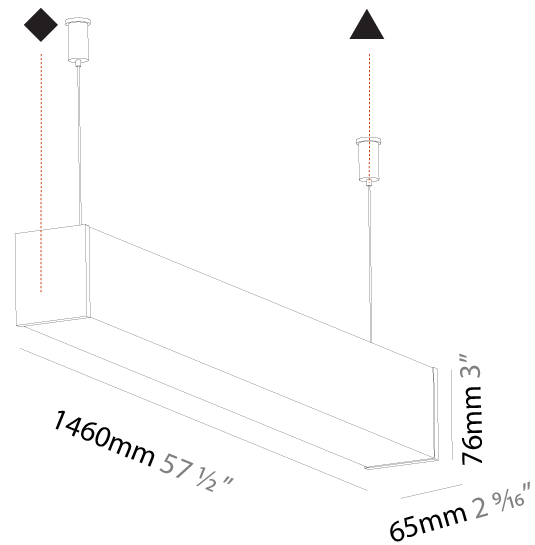

GENERAL

Series: Fino
Brand: Prolicht
Division: Architectural
Mounting Type: Suspension
Mounting Location: Ceiling
Subcategory: Profile

PHYSICAL

Shape: Rectangle
Length (mm): 1740
Length (in): 68 1/2
Width (mm): 65
Width (in): 2 9/16
Height (mm): 76
Height (in): 3
Max. Overall Height (mm): 2076
Max. Overall Height (in): 81 3/4
Light Distribution: Omnidirectional
Weight (kg): 4.99
Weight (lbs): 11.00
Diffuser: PMMA - Opal
Fixture Finish: SSR / BKV / CWI / CRY / HAB / UFT / ITA / RUA / FTG / MYG / LOD / PUS / FRO / FUP / KIA / POP / BLS / SPG / MEY / GOH / GUM / CHC / COM / ABZ / JAG / OBR / MOS / ROR
Fixture Material: Aluminum
Cable Details: 2000mm or 4000mm Transparent Cable
Upon Request: Cable colour - White / Black / Orange / Red

ELECTRICAL

Lamp Type: LED (Zhaga Standard)
Input Wattage (W): 30
Total Output Wattage (W): 24 / 19.2 (3500K)
Dimming: Non-Dimming / Phase Dimming (120Vac only) / 0-10V Dimming
Driver Included: Yes
Driver Location: Integrated
Driver Type: Constant Current - 120 / 277Vac
Driver Class: Class 2
Input Voltage (V): 120 - 277
Constant Current (MA): 350 / 600 (3500K)

LED

Color Temperature (°K): 3000 / 3500 / 4000
Max. Delivered Lumen (lm): 3430 / 3548 / 3620
CRI: >80 CRI
Lamp Life (hrs): 50000

OPTICAL

RATINGS AND CERTIFICATIONS

Certified By: Certified for North American Standards
IP rating: IP20