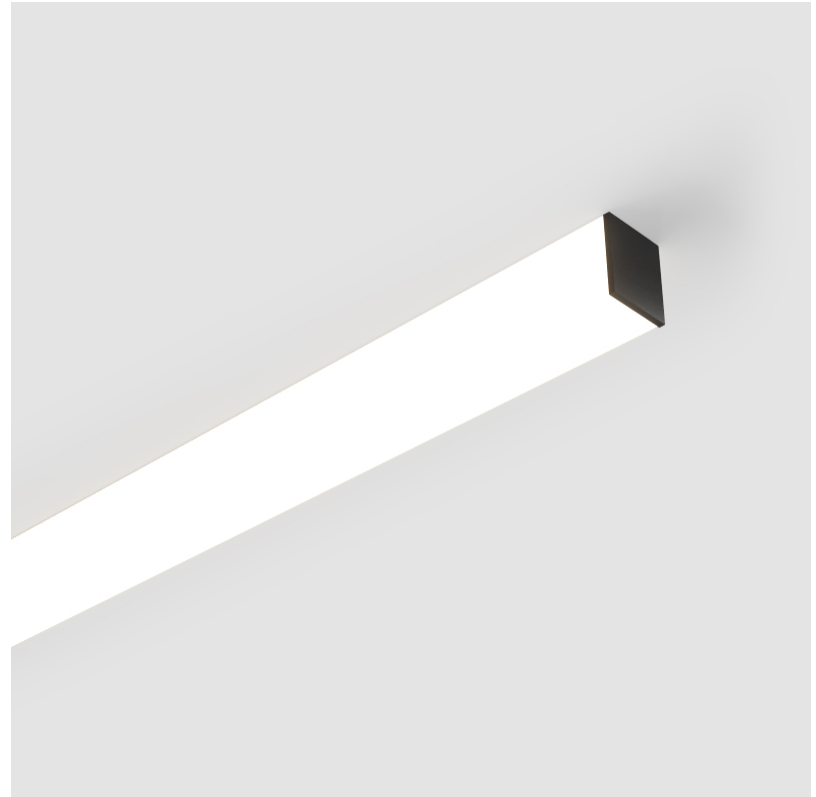

1. To build a product code in our configurator select the specify button on the base model # product page
2. To build a manual product code on this datasheet choose from the options listed below in blue font and add the suffix to the base model #

GENERAL

Series: Fino
Brand: Prolicht
Division: Architectural
Mounting Type: Surface
Mounting Location: Ceiling
Subcategory: Profile

PHYSICAL

Shape: Rectangle
Length (mm): 1180
Length (in): 46 7/16
Width (mm): 65
Width (in): 2 9/16
Height (mm): 76
Height (in): 3
Light Distribution: Omnidirectional
Weight (kg): 3.294
Weight (lbs): 7.262
Diffuser: PMMA - Opal
Fixture Finish: SSR / BKV / CWI / CRY / HAB / UFT / ITA / RUA / FTG / MYG / LOD / PUS / FRO / FUP / KIA / POP / BLS / SPG / MEY / GOH / GUM / CHC / COM / ABZ / JAG / OBR / MOS / ROR
Fixture Material: Aluminum

ELECTRICAL

Lamp Type: LED (Zhaga Standard)
Input Wattage (W): 20
Total Output Wattage (W): 16 / 12.8 (3500K)
Dimming: Non-Dimming / Phase Dimming (120Vac only) / 0-10V Dimming
Driver Included: Yes
Driver Location: Integrated
Driver Type: Constant Current - 120 / 277Vac
Driver Class: Class 2
Input Voltage (V): 120 - 277
Constant Current (MA): 350 / 400 (3500K)

LED

Color Temperature (°K): 3000 / 3500 / 4000
Max. Delivered Lumen (lm): 2280 / 2362 / 2410
CRI: >80 CRI
Lamp Life (hrs): 50000

OPTICAL

RATINGS AND CERTIFICATIONS

Certified By: Certified for North American Standards
IP rating: IP20