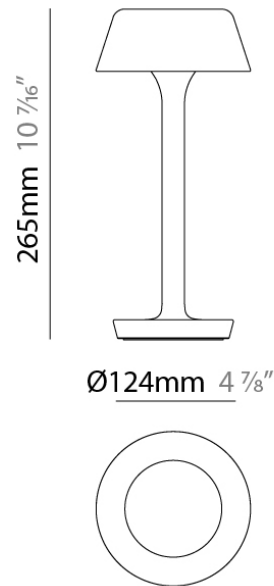

FIREFLY PORTABLE

D84377R9-

GENERAL

Division: Exterior
Series: Firefly
Mounting Type: Portable
Mounting Location: Table
Subcategory: Floor
Brand: Panzeri

PHYSICAL

Shape: Round
Diameter (mm): 124
Diameter (in): 4 ⁸/₉
Height (mm): 265
Height (in): 10 ⁷/₁₆
Weight (kg): 1.05
Weight (lbs): 2.32
Screws: A4 stainless steel
Light Distribution: Direct
Diffuser: Opal - Acrylic
Gasket: Silicone
Fixture Finish: MWH / CHA / MBK / BRZ / TIM
Fixture Material: Aluminum Die Cast

ELECTRICAL

Lamp Type: LED
Dimming: 5-Step Touch Dimming
Input Voltage (V): 120
Output Voltage (V): 5
Input Wattage (W): 2
Input Wattage (Range): 1 - 9 W

LED

Number of LEDs: 1
Color Temperature (°K): 2700
Max. Delivered Lumen (lm): 134
CRI: >90 CRI
Efficiency (%): 49.09
Efficacy (lm/w): 80.5
Lamp Life (hrs): 70000

OPTICAL

RATINGS AND CERTIFICATIONS

Certified By: Certified for North American Standards
IP rating: IP65