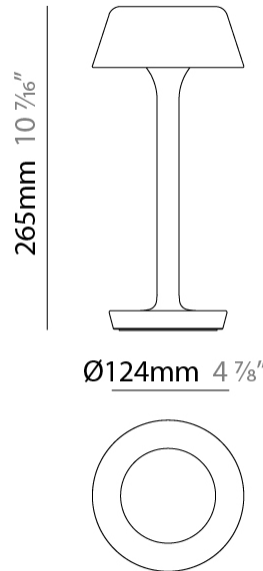

FIREFLY PORTABLE

E84377R9-

base number Finish
Options

PROJECT
TYPE
SPECIFIER
QUANTITY
DATE

1. To build a product code in our configurator select the specify button on the base model # product page
2. To build a manual product code on this datasheet choose from the options listed below in blue font and add the suffix to the base model #

GENERAL

Series: Firefly
Brand: Panzeri
Division: Exterior
Mounting Type: Portable
Mounting Location: Table
Subcategory: Battery Operated

PHYSICAL

Shape: Round
Diameter (mm): 124
Diameter (in): 4 ⁹/₈
Height (mm): 265
Height (in): 10 ⁷/₁₆
Light Distribution: Direct
Weight (kg): 1.0550
Weight (lbs): 2.321
Screws: A4 stainless steel
Diffuser: Opal - Acrylic
Gasket: Silicone
Fixture Finish: [CHA](#) / [BRZ](#) / [MBK](#)
Fixture Material: Aluminum Die Cast

ELECTRICAL

Lamp Type: LED
Input Wattage (W): 2
Dimming: 5-Step Touch Dimming
Driver Included: 5Vdc (LI-Po rechargeable) battery operated - charger with USB-C connector and adapter plug (supplied)
Input Voltage (V): 120
Output Voltage (V): 5

LED

Number of LEDs: 1
Color Temperature (°K): 2700
Max. Delivered Lumen (lm): 134
Nominal Lumen (lm): 273
CRI: >90 CRI
Efficiency (%): 49.09
Efficacy (lm/w): 80.5
Lamp Life (hrs): 70000

OPTICAL

RATINGS AND CERTIFICATIONS

Certified By: Certified for North American Standards
IP rating: IP65