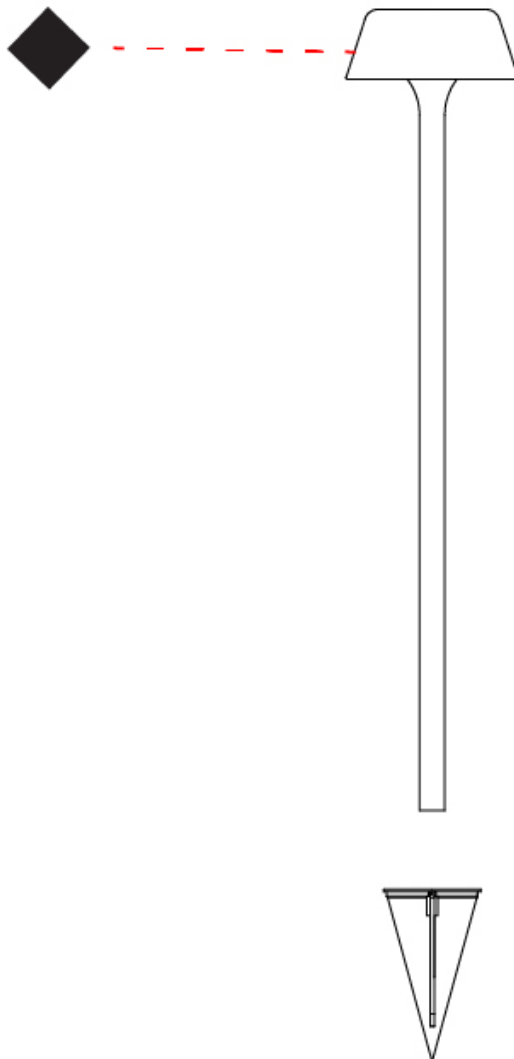

FIREFLY POST

E84374R9-

PROJECT _____

TYPE _____

SPECIFIER _____

QUANTITY _____

DATE _____