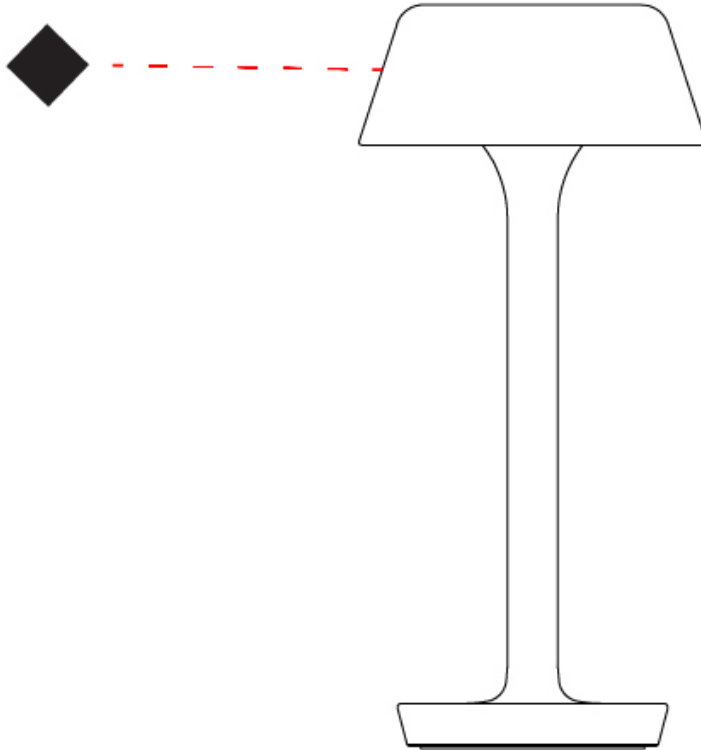

FIREFLY PORTABLE

E84377R9-

PROJECT

TYPE

SPECIFIER

QUANTITY

DATE