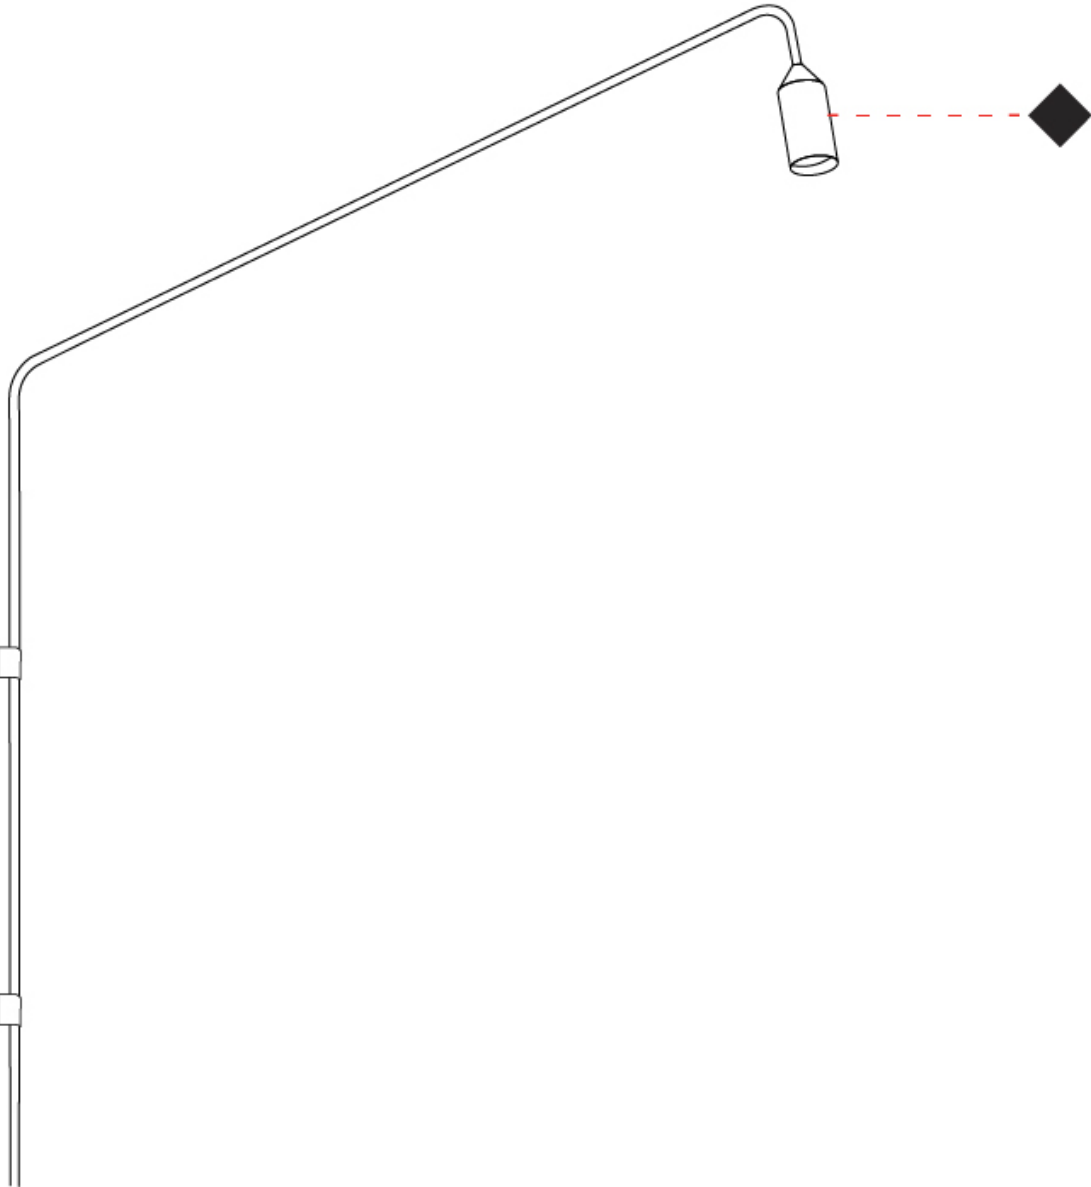

E9W504-

PROJECT	_____
TYPE	_____
SPECIFIER	_____
QUANTITY	_____
DATE	_____

E