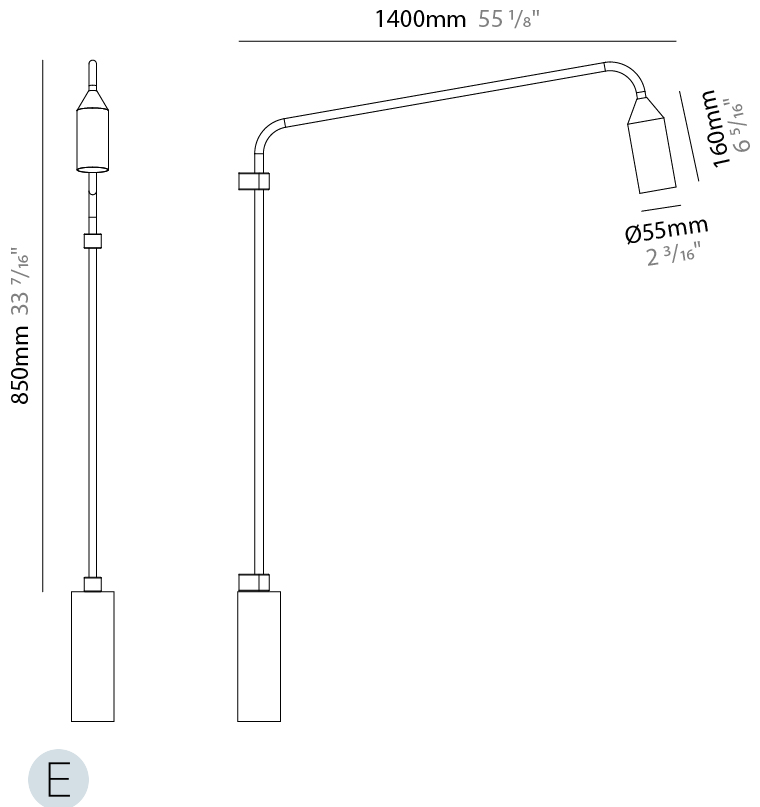

GENERAL

Series: Flamingo
Brand: Platek
Division: Exterior
Mounting Type: Surface
Mounting Location: Wall
Subcategory: Downlight

PHYSICAL

Shape: Abstract
Diameter (mm): 55
Diameter (in): 2 3/16
Height (mm): 850
Height (in): 33 7/16
Extension (mm): 1400
Extension (in): 55 1/8
Light Distribution: Direct
Weight (kg): 5
Weight (lbs): 11
Installation Requirement: Waterproof J-Box is included
Screws: No visible screws
Diffuser: Frosted Methacrylate - 2mm
Fixture Finish: BLK / WHI / COR
Fixture Material: Aluminum
Upon Request: Finishes - Anthracite, Bronze

ELECTRICAL

Lamp Type: LED
Input Wattage (W): 9
Total Output Wattage (W): 7.5
Dimming: Non-Dimmable / 0-10V Dimming
Driver Included: No
Driver Location: Remote
Driver Type: Constant Voltage - Universal
Driver Class: Class 2
Housing: ENCP5
Input Voltage (V): 120 - 277
Constant Voltage (V): 24

LED

Number of LEDs: 1
Color Temperature (°K): 3000
Max. Delivered Lumen (lm): 385
Nominal Lumen (lm): 705
CRI: >80 CRI
Lamp Life (hrs): 60000

OPTICAL

Optic°: 76
Beam Angle: Diffused

RATINGS AND CERTIFICATIONS

Certified By: Certified for North American Standards
IP rating: IP65
IK Rating: IK06
Bug Rating: B0 U0 G0
Upon Request: Higher Maximum Ambient Temperature