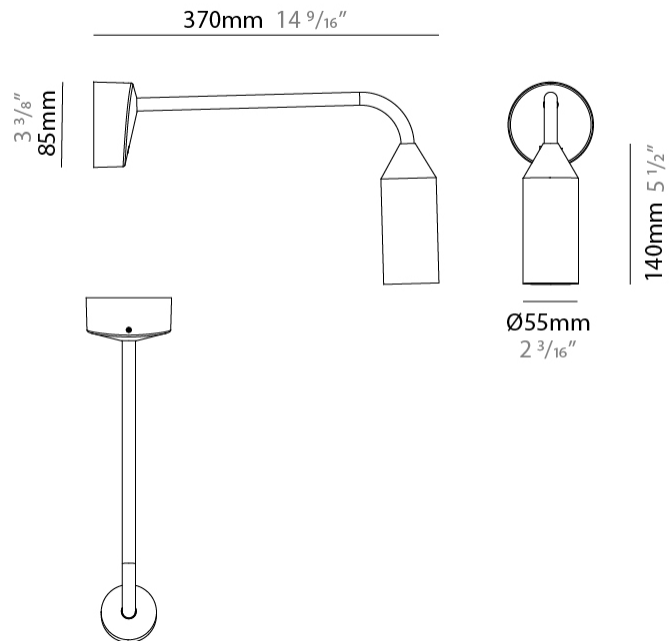

E9W500-

base number   Finish
Options

1. To build a product code in our configurator select the specify button on the base model # product page
2. To build a manual product code on this datasheet choose from the options listed below in blue font and add the suffix to the base model #

GENERAL

Series: Flamingo
Brand: Platek
Division: Exterior
Mounting Type: Surface
Mounting Location: Wall
Subcategory: Downlight

PHYSICAL

Shape: Abstract
Diameter (mm): 55
Diameter (in): 2 3/16
Height (mm): 800
Height (in): 31 1/2
Extension (mm): 370
Extension (in): 14 9/16
Light Distribution: Direct
Weight (kg): 1
Weight (lbs): 2.2
Screws: No visible screws
Diffuser: Frosted Methacrylate - 2mm
Fixture Finish: [BLK / WHI / COR](#)
Fixture Material: Aluminum
Upon Request: Finishes - Anthracite, Bronze

ELECTRICAL

Lamp Type: LED
Input Wattage (W): 9
Total Output Wattage (W): 7.5
Dimming: Non-Dimmable / 0-10V Dimming
Driver Included: No
Driver Location: Remote
Driver Type: Constant Voltage - Universal
Driver Class: Class 2
Input Voltage (V): 120 - 277
Constant Voltage (V): 24

LED

Number of LEDs: 1
Color Temperature (°K): 3000
Max. Delivered Lumen (lm): 385
Nominal Lumen (lm): 705
CRI: >80 CRI
Lamp Life (hrs): 60000

OPTICAL

Optic°: 76
Beam Angle: Diffused

RATINGS AND CERTIFICATIONS

Certified By: Certified for North American Standards
IP rating: IP65
IK Rating: IK06
Bug Rating: B0 U0 G0
Upon Request: Higher Maximum Ambient Temperature