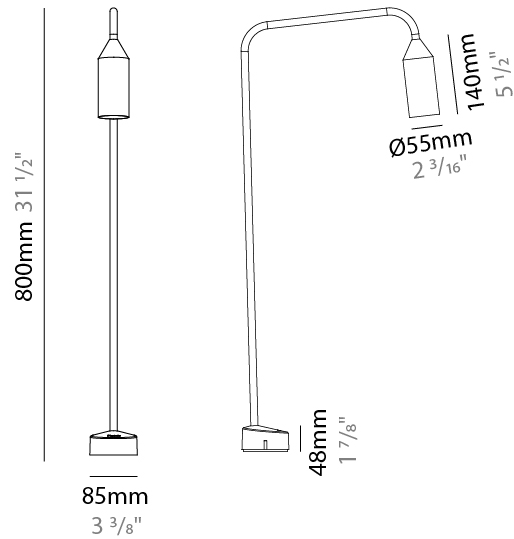

1. To build a product code in our configurator select the specify button on the base model # product page
2. To build a manual product code on this datasheet choose from the options listed below in blue font and add the suffix to the base model #

GENERAL

Series: Flamingo
Brand: Platek
Division: Exterior
Mounting Type: Post
Mounting Location: Above Ground
Subcategory: Bollard - Garden

PHYSICAL

Shape: Abstract
Diameter (mm): 55
Diameter (in): 2 ³/₁₆
Height (mm): 800
Height (in): 31 ¹/₂
Extension (mm): 450
Extension (in): 17 ¹¹/₁₆
Light Distribution: Direct
Weight (kg): 1.4
Weight (lbs): 3
Screws: No visible screws
Diffuser: Frosted Methacrylate - 2mm
Fixture Finish: [BLK / WHI / COR](#)
Fixture Material: Aluminum
Upon Request: Finishes - Anthracite, Bronze

ELECTRICAL

Lamp Type: LED
Input Wattage (W): 9
Total Output Wattage (W): 7
Dimming: Non-Dimmable / 0-10V Dimming
Driver Included: No
Driver Location: Remote
Driver Type: Constant Voltage - Universal
Driver Class: Class 2
Housing: ENCP5
Input Voltage (V): 120 - 277
Constant Voltage (V): 24

LED

Number of LEDs: 1
Color Temperature (°K): 3000
Max. Delivered Lumen (lm): 385
Nominal Lumen (lm): 705
CRI: >80 CRI
Lamp Life (hrs): 60000

OPTICAL

Optic°: 76
Beam Angle: Diffused

RATINGS AND CERTIFICATIONS

Certified By: Certified for North American Standards
IP rating: IP65
IK Rating: IK06
Bug Rating: B0 U0 G0
Upon Request: Higher Maximum Ambient Temperature