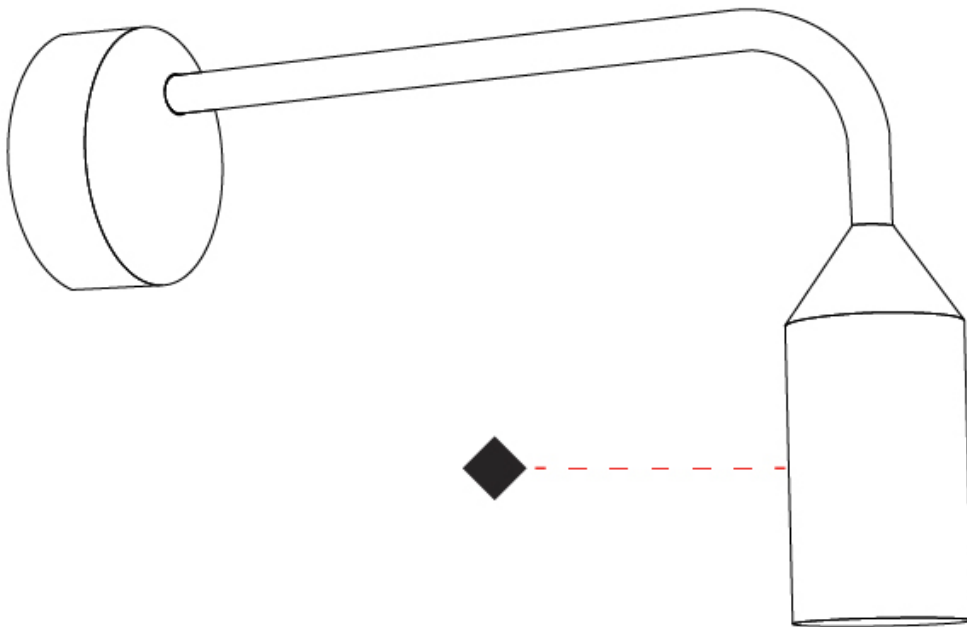

E9W500-

PROJECT	_____
TYPE	_____
SPECIFIER	_____
QUANTITY	_____
DATE	_____