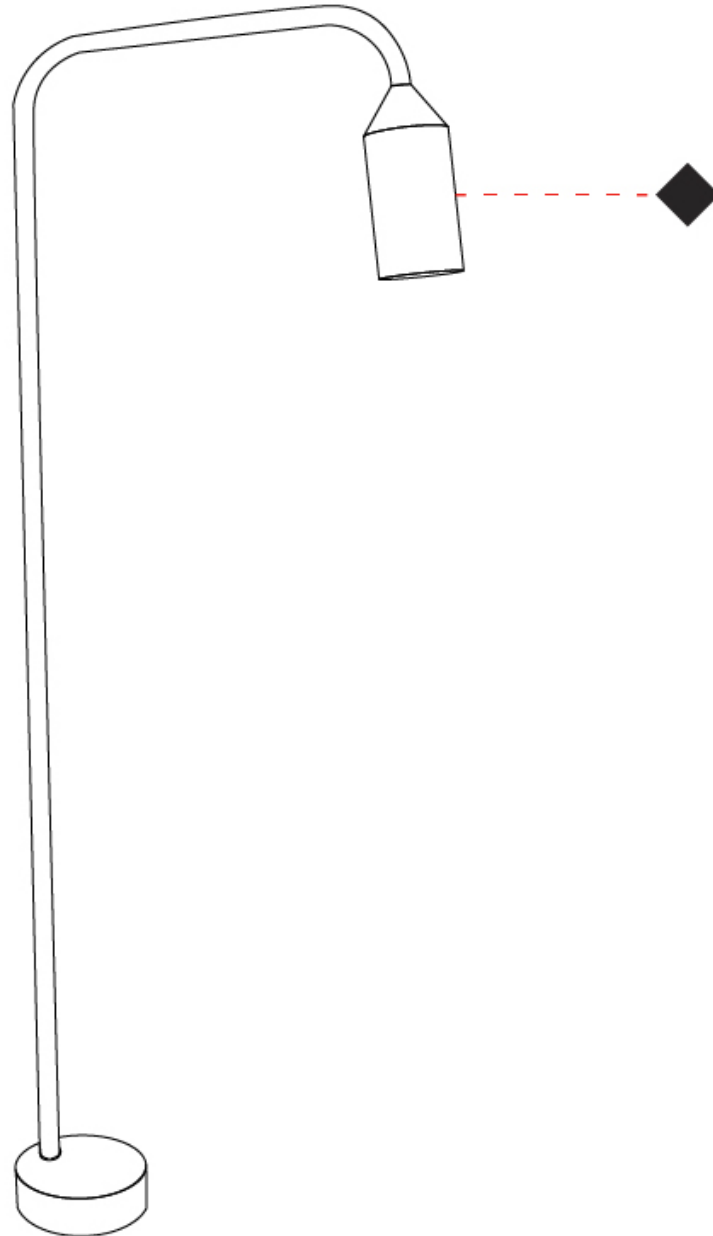

FLAMINGO POST

E9B153-

PROJECT

TYPE

SPECIFIER

QUANTITY

DATE

E