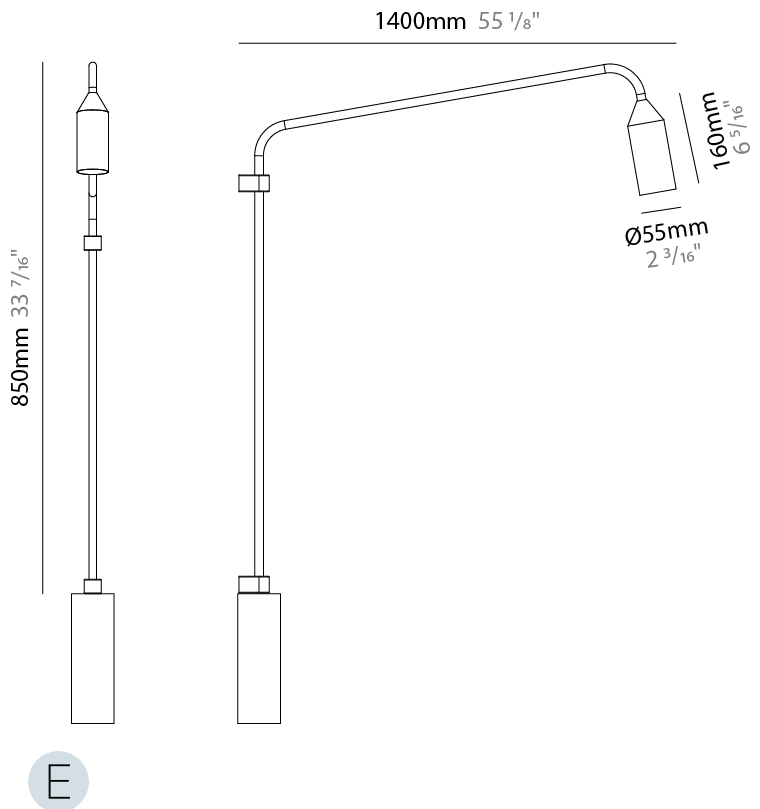

1. To build a product code in our configurator select the specify button on the base model # product page
2. To build a manual product code on this datasheet choose from the options listed below in blue font and add the suffix to the base model #

GENERAL

Series: Flamingo
Brand: Platek
Division: Exterior
Mounting Type: Surface
Mounting Location: Wall
Subcategory: Downlight

PHYSICAL

Shape: Abstract
Diameter (mm): 55
Diameter (in): 2 3/16
Height (mm): 850
Height (in): 33 7/16
Extension (mm): 1400
Extension (in): 55 1/8
Light Distribution: Direct
Weight (kg): 5
Weight (lbs): 11
Installation Requirement: Waterproof J-Box is included
Screws: No visible screws
Diffuser: Frosted Methacrylate - 2mm
Fixture Finish: [BLK](#) / [WHI](#) / [COR](#)
Fixture Material: Aluminum
Upon Request: Finishes - Anthracite, Bronze

ELECTRICAL

Lamp Type: LED
Input Wattage (W): 9
Total Output Wattage (W): 7.5
Dimming: Non-Dimmable / 0-10V Dimming
Driver Included: No
Driver Location: Remote
Driver Type: Constant Voltage - Universal
Driver Class: Class 2
Housing: ENCP5
Input Voltage (V): 120 - 277
Constant Voltage (V): 24

LED

Number of LEDs: 1
Color Temperature (°K): 3000
Max. Delivered Lumen (lm): 385
Nominal Lumen (lm): 705
CRI: >80 CRI
Lamp Life (hrs): 60000

OPTICAL

Optic°: 76
Beam Angle: Diffused

RATINGS AND CERTIFICATIONS

Certified By: Certified for North American Standards
IP rating: IP65
IK Rating: IK06
Bug Rating: B0 U0 G0