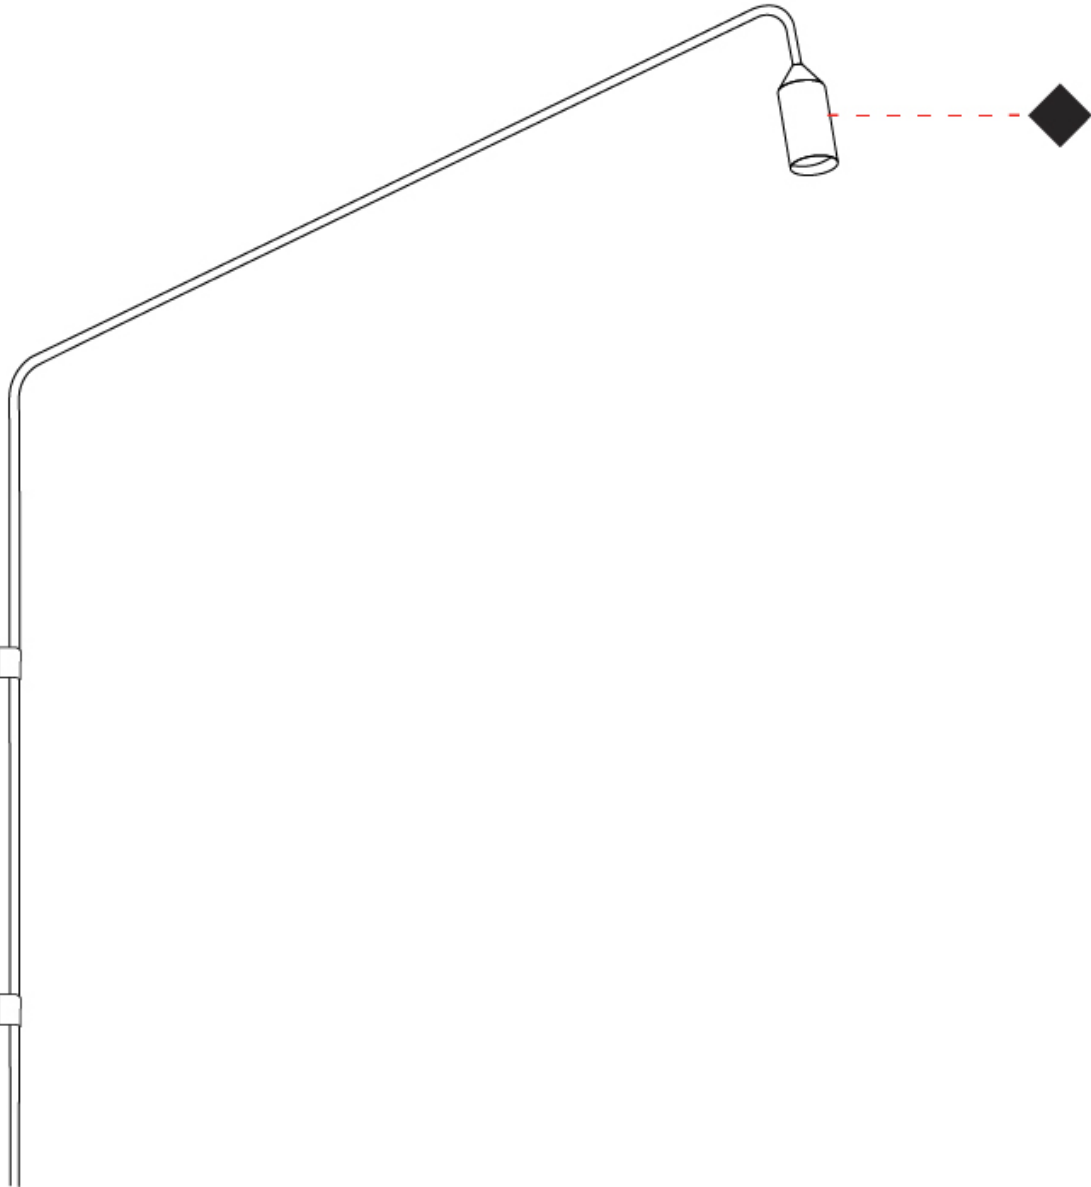

E9W502-

PROJECT

TYPE

SPECIFIER

QUANTITY

DATE

E