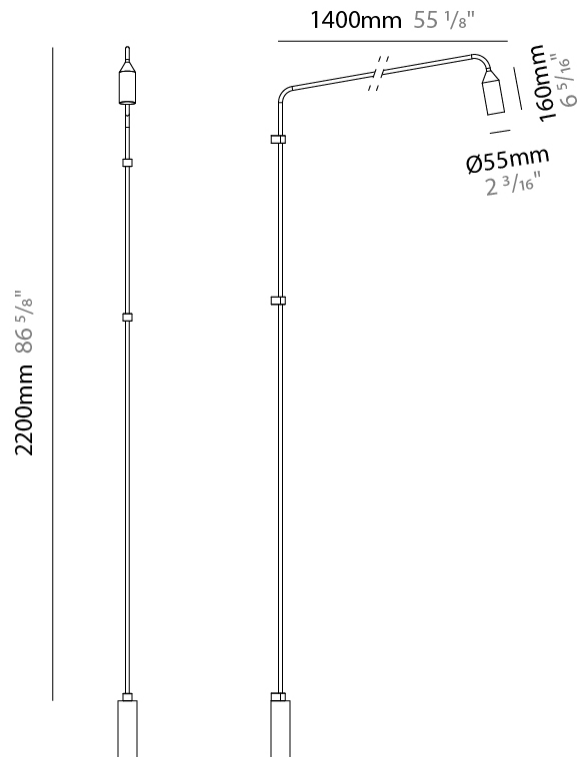

base number   Finish
Options

1. To build a product code in our configurator select the specify button on the base model # product page
2. To build a manual product code on this datasheet choose from the options listed below in blue font and add the suffix to the base model #

GENERAL

Series: Flamingo
Brand: Platek
Division: Exterior
Mounting Type: Surface
Mounting Location: Wall
Subcategory: Downlight

PHYSICAL

Shape: Abstract
Diameter (mm): 55
Diameter (in): 2 3/16
Height (mm): 2200
Height (in): 86 5/8
Extension (mm): 1400
Extension (in): 55 1/8
Light Distribution: Direct
Weight (kg): 5.8
Weight (lbs): 12.8
Installation Requirement: Waterproof J-Box is included
Screws: No visible screws
Diffuser: Frosted Methacrylate - 2mm
Fixture Finish: [BLK / WHI / COR](#)
Fixture Material: Aluminum
Upon Request: Finishes - Anthracite, Bronze

ELECTRICAL

Lamp Type: LED
Input Wattage (W): 9
Total Output Wattage (W): 7.5
Dimming: Non-Dimmable / 0-10V Dimming
Driver Included: No
Driver Location: Remote
Driver Type: Constant Voltage - Universal
Driver Class: Class 2
Input Voltage (V): 120 - 277
Constant Voltage (V): 24

LED

Number of LEDs: 1
Color Temperature (°K): 3000
Max. Delivered Lumen (lm): 385
Nominal Lumen (lm): 705
CRI: >80 CRI
Lamp Life (hrs): 60000

OPTICAL

Optic°: 76
Beam Angle: Diffused

RATINGS AND CERTIFICATIONS

Certified By: Certified for North American Standards
IP rating: IP65
IK Rating: IK06
Bug Rating: B0 U0 G0