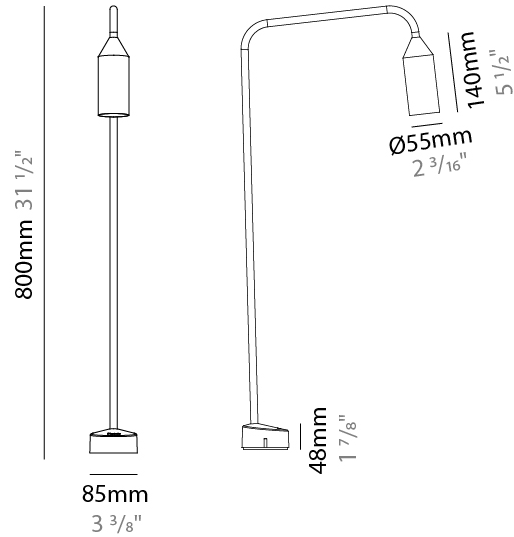

1. To build a product code in our configurator select the specify button on the base model # product page
2. To build a manual product code on this datasheet choose from the options listed below in blue font and add the suffix to the base model #

GENERAL

Series: Flamingo
Brand: Platek
Division: Exterior
Mounting Type: Post
Mounting Location: Above Ground
Subcategory: Bollard - Garden

PHYSICAL

Shape: Abstract
Diameter (mm): 55
Diameter (in): 2 ³/₁₆
Height (mm): 800
Height (in): 31 ¹/₂
Extension (mm): 450
Extension (in): 17 ¹¹/₁₆
Light Distribution: Direct
Weight (kg): 1.4
Weight (lbs): 3
Screws: No visible screws
Diffuser: Frosted Methacrylate - 2mm
Fixture Finish: [BLK / WHI / COR](#)
Fixture Material: Aluminum
Upon Request: Finishes - Anthracite, Bronze

ELECTRICAL

Lamp Type: LED
Input Wattage (W): 9
Total Output Wattage (W): 7
Dimming: Non-Dimmable / 0-10V Dimming
Driver Included: No
Driver Location: Remote
Driver Type: Constant Voltage - Universal
Driver Class: Class 2
Housing: ENCP5
Input Voltage (V): 120 - 277
Constant Voltage (V): 24

LED

Number of LEDs: 1
Color Temperature (°K): 3000
Max. Delivered Lumen (lm): 385
Nominal Lumen (lm): 705
CRI: >80 CRI
Lamp Life (hrs): 60000

OPTICAL

Optic°: 76
Beam Angle: Diffused

RATINGS AND CERTIFICATIONS

Certified By: Certified for North American Standards
IP rating: IP65
IK Rating: IK06
Bug Rating: B0 U0 G0
Upon Request: Higher Maximum Ambient Temperature