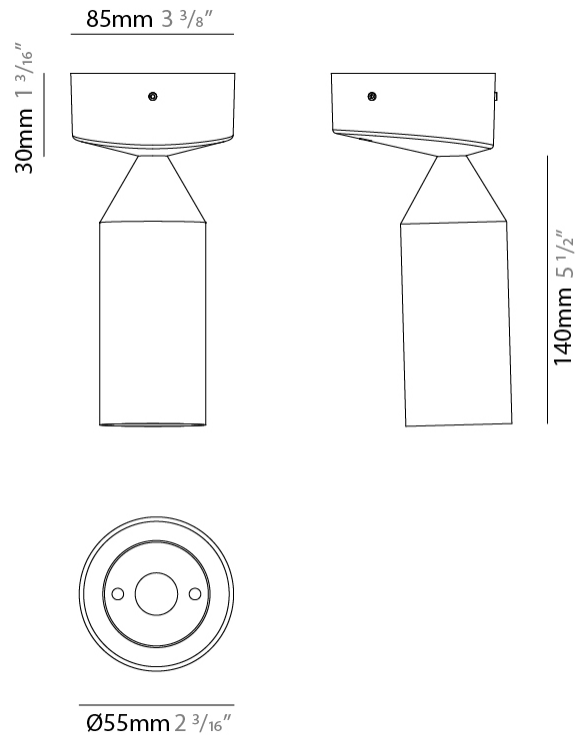

GENERAL

Series: Flamingo
Brand: Platek
Division: Exterior
Mounting Type: Surface
Mounting Location: Ceiling
Subcategory: Downlight

PHYSICAL

Shape: Abstract
Diameter (mm): 55
Diameter (in): 2 ³/₁₆
Height (mm): 170
Height (in): 6 ¹¹/₁₆
Extension (mm): 450
Extension (in): 17 ¹¹/₁₆
Light Distribution: Direct
Weight (kg): 0.6
Weight (lbs): 1.3
Screws: No visible screws
Diffuser: Frosted Methacrylate - 2mm
Fixture Finish: [BLK / WHI / COR](#)
Fixture Material: Aluminum
Upon Request: Finishes - Anthracite, Bronze

ELECTRICAL

Lamp Type: LED
Input Wattage (W): 9
Total Output Wattage (W): 7
Dimming: Non-Dimmable / 0-10V Dimming
Driver Included: No
Driver Location: Remote
Driver Type: Constant Voltage - Universal
Driver Class: Class 2
Input Voltage (V): 120 - 277
Constant Voltage (V): 24

LED

Number of LEDs: 1
Color Temperature (°K): 3000
Max. Delivered Lumen (lm): 385
Nominal Lumen (lm): 705
CRI: >80 CRI
Lamp Life (hrs): 60000

OPTICAL

Optic°: 76
Beam Angle: Diffused

RATINGS AND CERTIFICATIONS

Certified By: Certified for North American Standards
IP rating: IP65
IK Rating: IK06
Bug Rating: B0 U0 G0
Upon Request: Higher Maximum Ambient Temperature

PROJECT	_____
TYPE	_____
SPECIFIER	_____
QUANTITY	_____
DATE	_____