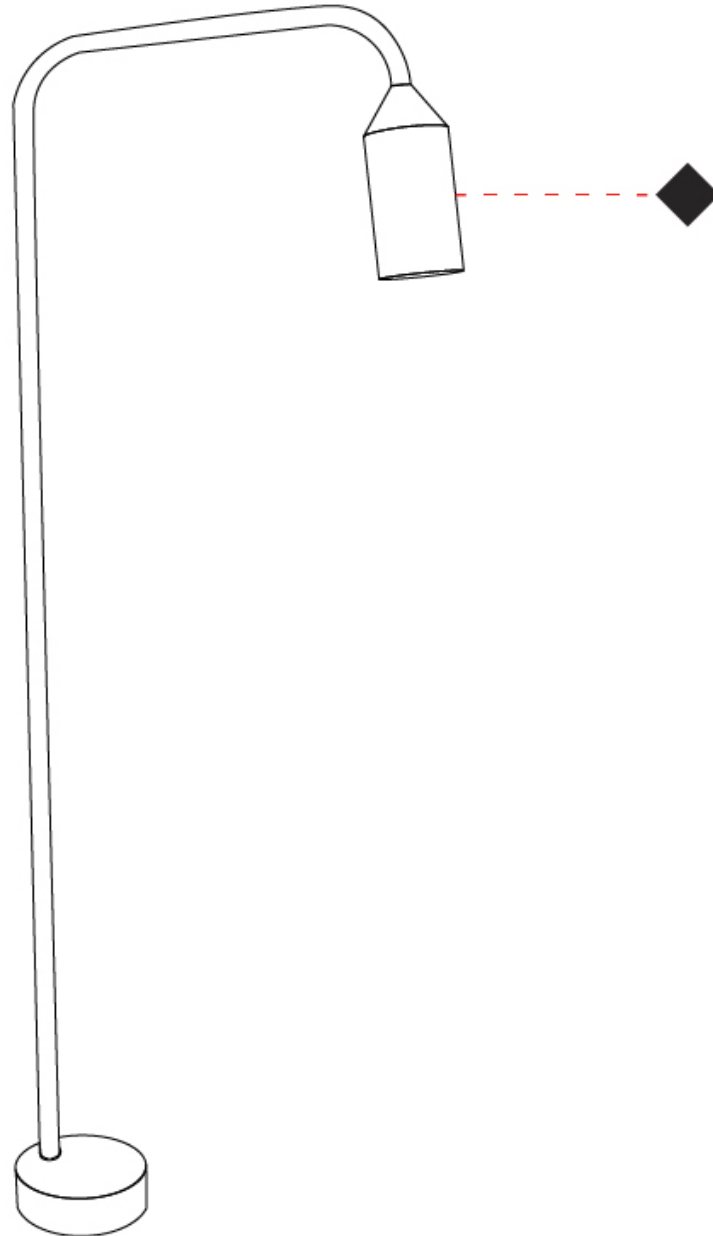

FLAMINGO POST

E9B155-

PROJECT

TYPE

SPECIFIER

QUANTITY

DATE

E