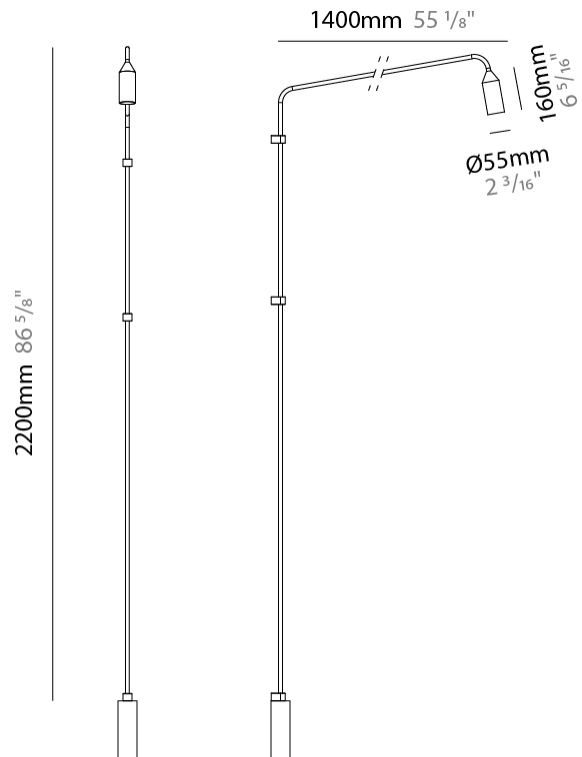

GENERAL

Series: Flamingo
Brand: Platek
Division: Exterior
Mounting Type: Surface
Mounting Location: Wall
Subcategory: Downlight

PHYSICAL

Shape: Abstract
Diameter (mm): 55
Diameter (in): 2 ³/₁₆
Height (mm): 2200
Height (in): 86 ⁵/₈
Extension (mm): 1400
Extension (in): 55 ¹/₈
Light Distribution: Direct
Weight (kg): 5.8
Weight (lbs): 12.8
Installation Requirement: Waterproof J-Box is included
Screws: No visible screws
Diffuser: Frosted Methacrylate - 2mm
Fixture Finish: [BLK / WHI / COR](#)
Fixture Material: Aluminum
Upon Request: Finishes - Anthracite, Bronze

ELECTRICAL

Lamp Type: LED
Input Wattage (W): 9
Total Output Wattage (W): 7.5
Dimming: Non-Dimmable / 0-10V Dimming
Driver Included: No
Driver Location: Remote
Driver Type: Constant Voltage - Universal
Driver Class: Class 2
Input Voltage (V): 120 - 277
Constant Voltage (V): 24

LED

Number of LEDs: 1
Color Temperature (°K): 3000
Max. Delivered Lumen (lm): 385
Nominal Lumen (lm): 705
CRI: >80 CRI
Lamp Life (hrs): 60000

OPTICAL

Optic°: 76
Beam Angle: Diffused

RATINGS AND CERTIFICATIONS

Certified By: Certified for North American Standards
IP rating: IP65
IK Rating: IK06
Bug Rating: B0 U0 G0
Upon Request: Higher Maximum Ambient Temperature

PROJECT
TYPE
SPECIFIER
QUANTITY
DATE