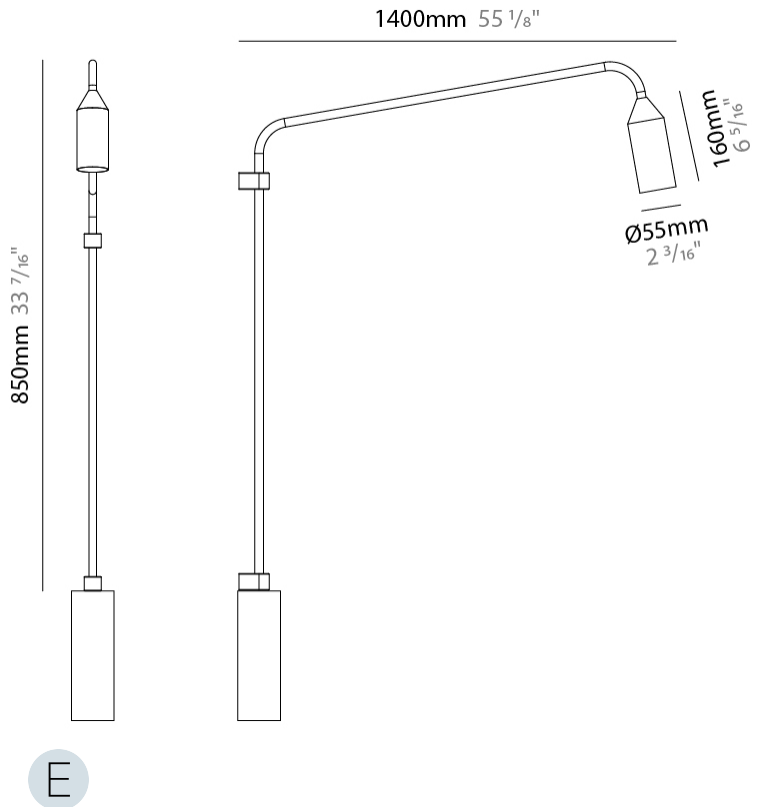

GENERAL

Series: Flamingo
Brand: Platek
Division: Exterior
Mounting Type: Surface
Mounting Location: Wall
Subcategory: Downlight

PHYSICAL

Shape: Abstract
Diameter (mm): 55
Diameter (in): 2 3/16
Height (mm): 850
Height (in): 33 7/16
Extension (mm): 1400
Extension (in): 55 1/8
Light Distribution: Direct
Weight (kg): 5
Weight (lbs): 11
Installation Requirement: Waterproof J-Box is included
Screws: No visible screws
Diffuser: Frosted Methacrylate - 2mm
Fixture Finish: [BLK](#) / [WHI](#) / [COR](#)
Fixture Material: Aluminum
Upon Request: Finishes - Anthracite, Bronze

ELECTRICAL

Lamp Type: LED
Input Wattage (W): 9
Total Output Wattage (W): 1.5
Dimming: Non-Dimmable / 0-10V Dimming
Driver Included: No
Driver Location: Remote
Driver Type: Constant Voltage - Universal
Driver Class: Class 2
Housing: ENCP5
Input Voltage (V): 120 - 277
Constant Voltage (V): 24

LED

Number of LEDs: 1
Color Temperature (°K): 3000
Max. Delivered Lumen (lm): 385
Nominal Lumen (lm): 705
CRI: >80 CRI
Lamp Life (hrs): 60000

OPTICAL

Optic°: 76
Beam Angle: Diffused

RATINGS AND CERTIFICATIONS

Certified By: Certified for North American Standards
IP rating: IP65
IK Rating: IK06
Bug Rating: B0 U0 G0
Upon Request: Higher Maximum Ambient Temperature