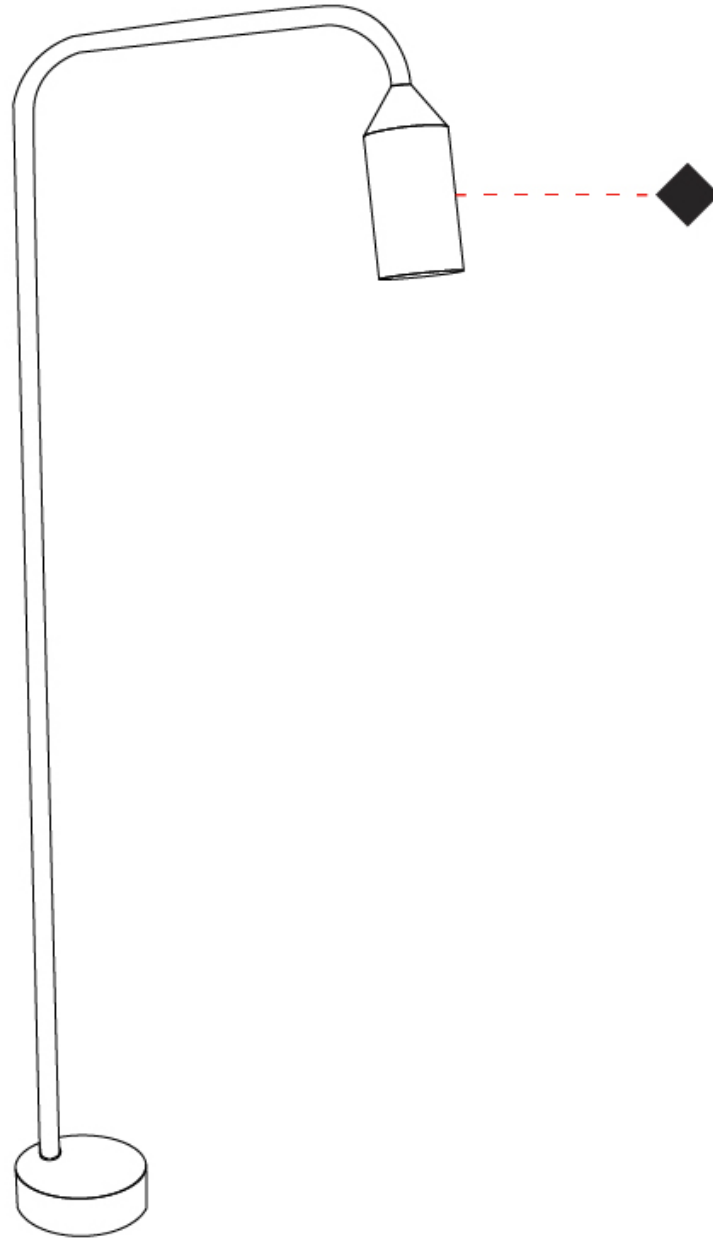

FLAMINGO POST

E9B153-

PROJECT

TYPE

SPECIFIER

QUANTITY

DATE

E