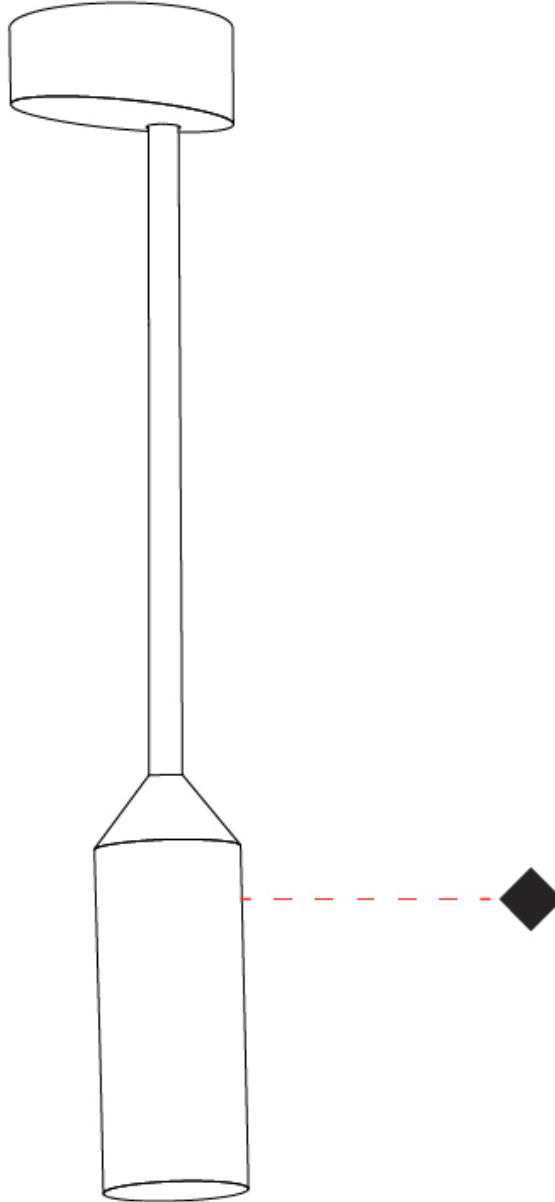

FLAMINGO SUSPENSION

E9C094-

PROJECT _____

TYPE _____

SPECIFIER _____

QUANTITY _____

DATE _____

E