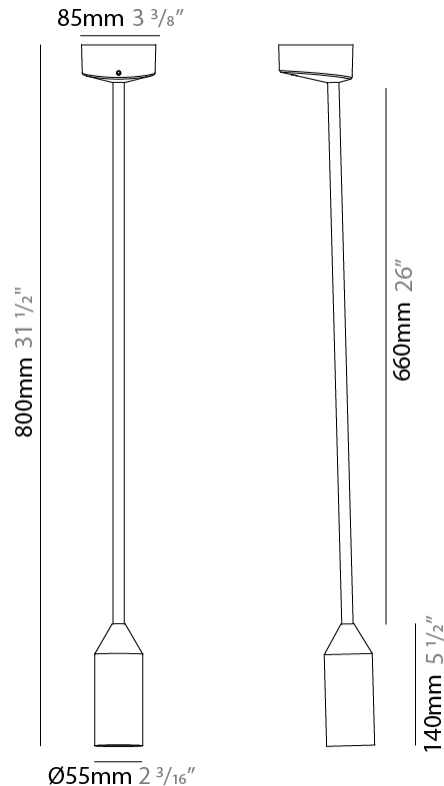

GENERAL

Series: Flamingo _____
Brand: Platek _____
Division: Exterior _____
Mounting Type: Suspension _____
Mounting Location: Ceiling _____
Subcategory: Downlight _____

PHYSICAL

Shape: Cylinder _____
Diameter (mm): 55 _____
Diameter (in): 2 3/16 _____
Height (mm): 800 _____
Height (in): 31 1/2 _____
Extension (mm): 450 _____
Extension (in): 17 11/16 _____
Light Distribution: Direct _____
Weight (kg): 1 _____
Weight (lbs): 2.2 _____
Screws: No visible screws _____
Diffuser: Frosted Methacrylate - 2mm _____
Fixture Finish: [BLK / WHI / COR](#) _____
Fixture Material: Aluminum _____
Upon Request: Finishes - Anthracite, Bronze _____

ELECTRICAL

Lamp Type: LED _____
Input Wattage (W): 9 _____
Total Output Wattage (W): 7 _____
Dimming: Non-Dimmable / 0-10V Dimming _____
Driver Included: No _____
Driver Location: Remote _____
Driver Type: Constant Voltage - Universal _____
Driver Class: Class 2 _____
Input Voltage (V): 120 - 277 _____
Constant Voltage (V): 24 _____

LED

Number of LEDs: 1 _____
Color Temperature (°K): 3000 _____
Max. Delivered Lumen (lm): 385 _____
Nominal Lumen (lm): 705 _____
CRI: >80 CRI _____
Lamp Life (hrs): 60000 _____

OPTICAL

Optic°: 76 _____
Beam Angle: Diffused _____

RATINGS AND CERTIFICATIONS

Certified By: Certified for North American Standards _____
IP rating: IP65 _____
IK Rating: IK06 _____
Bug Rating: B0 U0 G0 _____
Upon Request: Higher Maximum Ambient Temperature _____