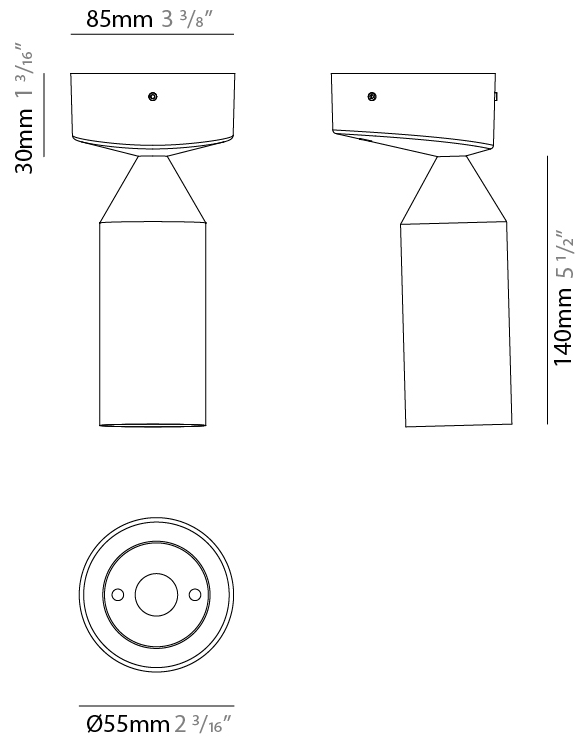

E9C092-

base number   Finish
Options

1. To build a product code in our configurator select the specify button on the base model # product page
2. To build a manual product code on this datasheet choose from the options listed below in blue font and add the suffix to the base model #

GENERAL

Series: Flamingo
Brand: Platek
Division: Exterior
Mounting Type: Surface
Mounting Location: Ceiling
Subcategory: Downlight

PHYSICAL

Shape: Abstract
Diameter (mm): 55
Diameter (in): 2 ³/₁₆
Height (mm): 170
Height (in): 6 ¹¹/₁₆
Extension (mm): 450
Extension (in): 17 ¹¹/₁₆
Light Distribution: Direct
Weight (kg): 0.6
Weight (lbs): 1.3
Screws: No visible screws
Diffuser: Frosted Methacrylate - 2mm
Fixture Finish: [BLK / WHI / COR](#)
Fixture Material: Aluminum
Upon Request: Finishes - Anthracite, Bronze

ELECTRICAL

Lamp Type: LED
Input Wattage (W): 9
Total Output Wattage (W): 7
Dimming: Non-Dimmable / 0-10V Dimming
Driver Included: No
Driver Location: Remote
Driver Type: Constant Voltage - Universal
Driver Class: Class 2
Input Voltage (V): 120 - 277
Constant Voltage (V): 24

LED

Number of LEDs: 1
Color Temperature (°K): 3000
Max. Delivered Lumen (lm): 385
Nominal Lumen (lm): 705
CRI: >80 CRI
Lamp Life (hrs): 60000

OPTICAL

Optic°: 76
Beam Angle: Diffused

RATINGS AND CERTIFICATIONS

Certified By: Certified for North American Standards
IP rating: IP65
IK Rating: IK06
Bug Rating: B0 U0 G0
Upon Request: Higher Maximum Ambient Temperature