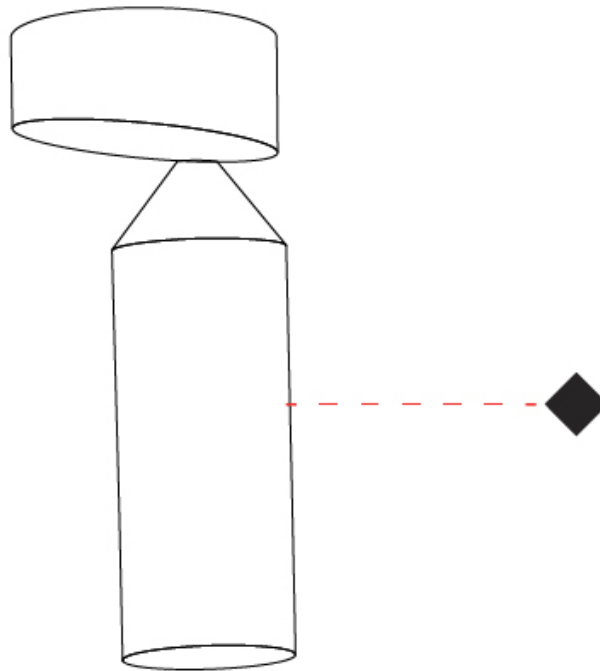

E9C092-

PROJECT

TYPE

SPECIFIER

QUANTITY

DATE