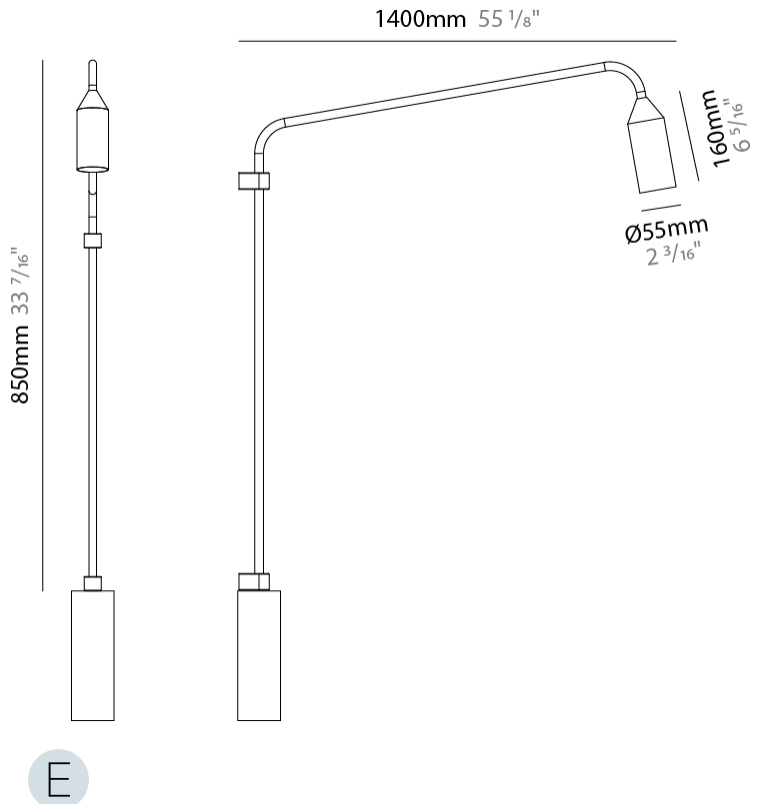

GENERAL

Series: Flamingo
Brand: Platek
Division: Exterior
Mounting Type: Surface
Mounting Location: Wall
Subcategory: Downlight

PHYSICAL

Shape: Abstract
Diameter (mm): 55
Diameter (in): 2 3/16
Height (mm): 850
Height (in): 33 7/16
Extension (mm): 1400
Extension (in): 55 1/8
Light Distribution: Direct
Weight (kg): 5
Weight (lbs): 11
Installation Requirement: Waterproof J-Box is included
Screws: No visible screws
Diffuser: Frosted Methacrylate - 2mm
Fixture Finish: [BLK / WHI / COR](#)
Fixture Material: Aluminum
Upon Request: Finishes - Anthracite, Bronze

ELECTRICAL

Lamp Type: LED
Input Wattage (W): 9
Total Output Wattage (W): 1.5
Dimming: Non-Dimmable / 0-10V Dimming
Driver Included: No
Driver Location: Remote
Driver Type: Constant Voltage - Universal
Driver Class: Class 2
Housing: ENCP5
Input Voltage (V): 120 - 277
Constant Voltage (V): 24

LED

Number of LEDs: 1
Color Temperature (°K): 3000
Max. Delivered Lumen (lm): 385
Nominal Lumen (lm): 705
CRI: >80 CRI
Lamp Life (hrs): 60000

OPTICAL

Optic°: 76
Beam Angle: Diffused

RATINGS AND CERTIFICATIONS

Certified By: Certified for North American Standards
IP rating: IP65
IK Rating: IK06
Bug Rating: B0 U0 G0
Upon Request: Higher Maximum Ambient Temperature