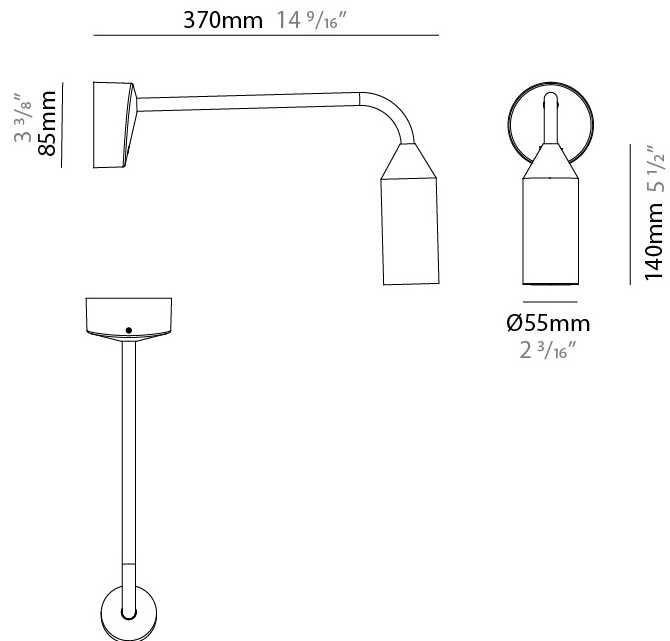

base number _____
Finish Options _____

1. To build a product code in our configurator select the specify button on the base model # product page
2. To build a manual product code on this datasheet choose from the options listed below in blue font and add the suffix to the base model #

GENERAL

Series: Flamingo
Brand: Platek
Division: Exterior
Mounting Type: Surface
Mounting Location: Wall
Subcategory: Downlight

PHYSICAL

Shape: Abstract
Diameter (mm): 55
Diameter (in): 2 3/16
Height (mm): 800
Height (in): 31 1/2
Extension (mm): 370
Extension (in): 14 9/16
Light Distribution: Direct
Weight (kg): 1
Weight (lbs): 2.2
Screws: No visible screws
Diffuser: Frosted Methacrylate - 2mm
Fixture Finish: [BLK](#) / [WHI](#) / [COR](#)
Fixture Material: Aluminum
Upon Request: Finishes - Anthracite, Bronze

ELECTRICAL

Lamp Type: LED
Input Wattage (W): 9
Total Output Wattage (W): 7.5
Dimming: Non-Dimmable / 0-10V Dimming
Driver Included: No
Driver Location: Remote
Driver Type: Constant Voltage - Universal
Driver Class: Class 2
Input Voltage (V): 120 - 277
Constant Voltage (V): 24

LED

Number of LEDs: 1
Color Temperature (°K): 3000
Max. Delivered Lumen (lm): 385
Nominal Lumen (lm): 705
CRI: >80 CRI
Lamp Life (hrs): 60000

OPTICAL

Optic°: 76
Beam Angle: Diffused

RATINGS AND CERTIFICATIONS

Certified By: Certified for North American Standards
IP rating: IP65
IK Rating: IK06
Bug Rating: B0 U0 G0
Upon Request: Higher Maximum Ambient Temperature