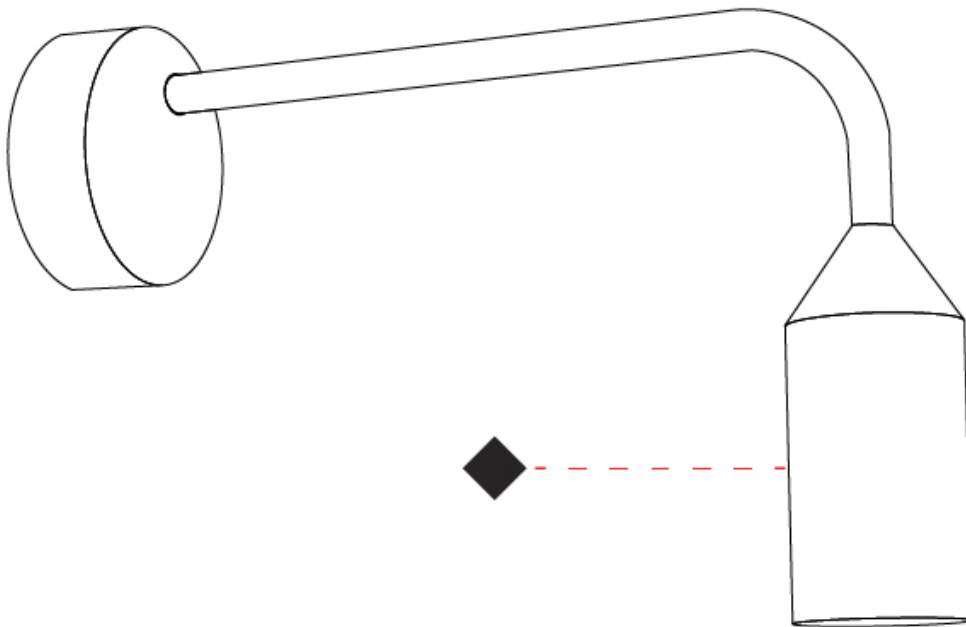

FLAMINGO SURFACE

E9W500-

PROJECT	_____
TYPE	_____
SPECIFIER	_____
QUANTITY	_____
DATE	_____