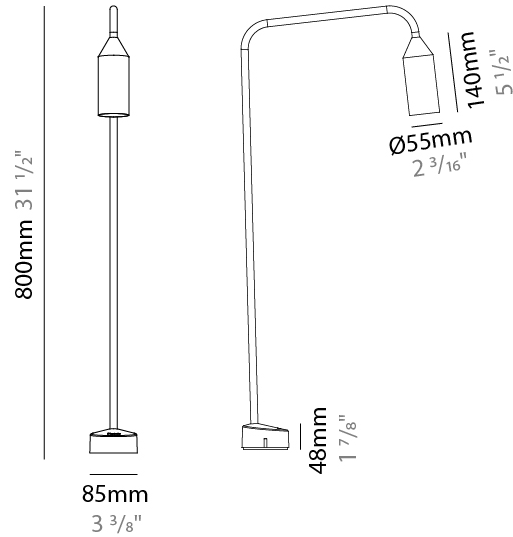

1. To build a product code in our configurator select the specify button on the base model # product page
2. To build a manual product code on this datasheet choose from the options listed below in blue font and add the suffix to the base model #

GENERAL

Series: Flamingo
Brand: Platek
Division: Exterior
Mounting Type: Post
Mounting Location: Above Ground
Subcategory: Bollard - Garden

PHYSICAL

Shape: Abstract
Diameter (mm): 55
Diameter (in): 2 ³/₁₆
Height (mm): 800
Height (in): 31 ¹/₂
Extension (mm): 450
Extension (in): 17 ¹¹/₁₆
Light Distribution: Direct
Weight (kg): 1.4
Weight (lbs): 3
Screws: No visible screws
Diffuser: Frosted Methacrylate - 2mm
Fixture Finish: [BLK / WHI / COR](#)
Fixture Material: Aluminum
Upon Request: Finishes - Anthracite, Bronze

ELECTRICAL

Lamp Type: LED
Input Wattage (W): 9
Total Output Wattage (W): 7
Dimming: Non-Dimmable / 0-10V Dimming
Driver Included: No
Driver Location: Remote
Driver Type: Constant Voltage - Universal
Driver Class: Class 2
Housing: ENCP5
Input Voltage (V): 120 - 277
Constant Voltage (V): 24

LED

Number of LEDs: 1
Color Temperature (°K): 3000
Max. Delivered Lumen (lm): 385
Nominal Lumen (lm): 705
CRI: >80 CRI
Lamp Life (hrs): 60000

OPTICAL

Optic°: 76
Beam Angle: Diffused

RATINGS AND CERTIFICATIONS

Certified By: Certified for North American Standards
IP rating: IP65
IK Rating: IK06
Bug Rating: B0 U0 G0
Upon Request: Higher Maximum Ambient Temperature