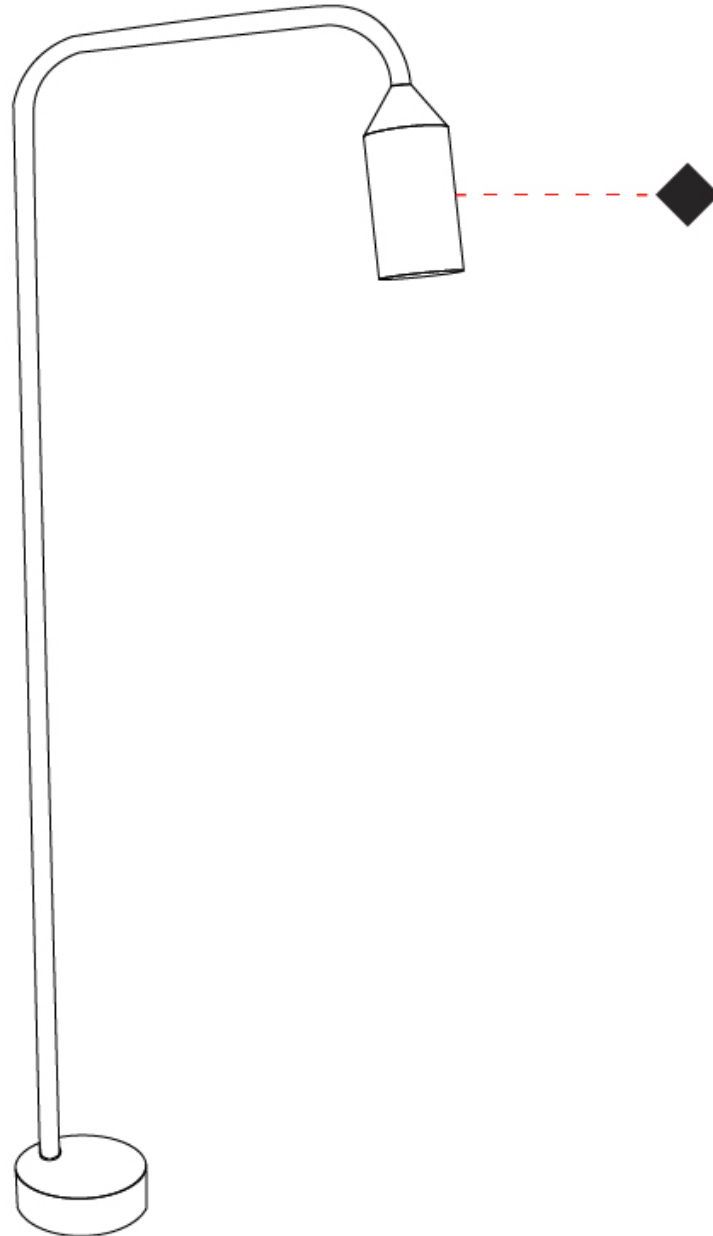

FLAMINGO POST

E9B153-

PROJECT	_____
TYPE	_____
SPECIFIER	_____
QUANTITY	_____
DATE	_____

E