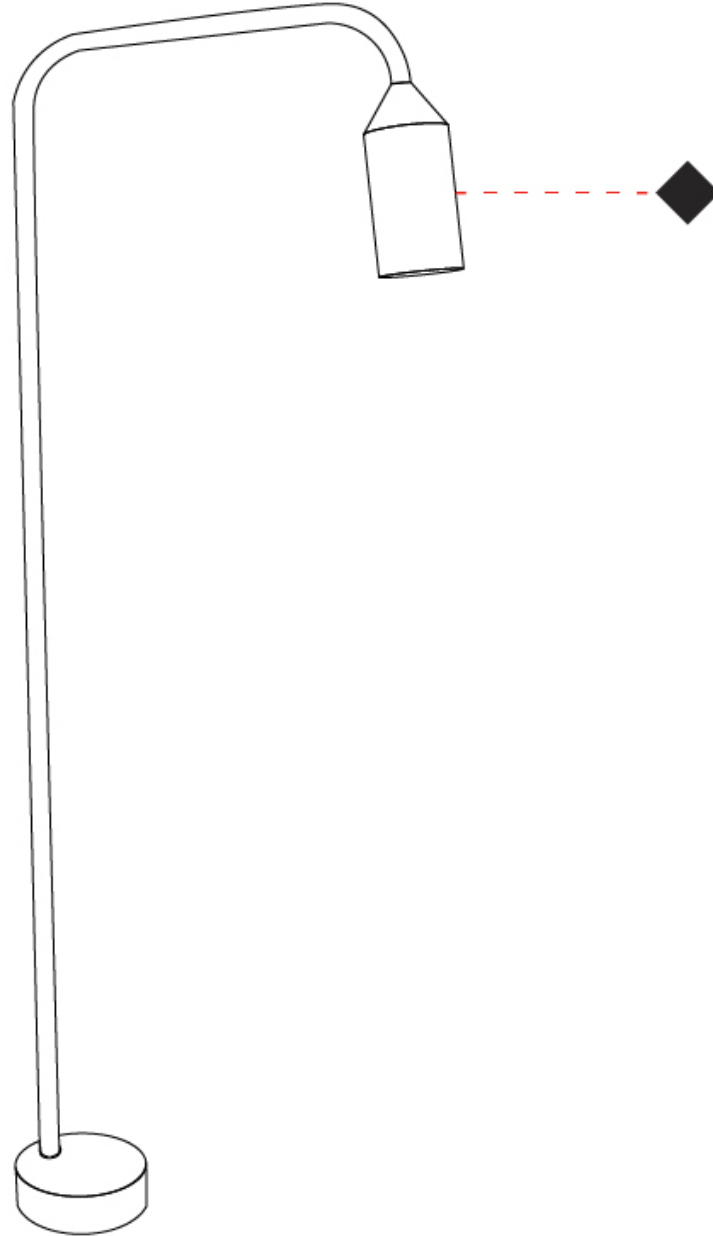

FLAMINGO POST

E9B157-

PROJECT

TYPE

SPECIFIER

QUANTITY

DATE

E