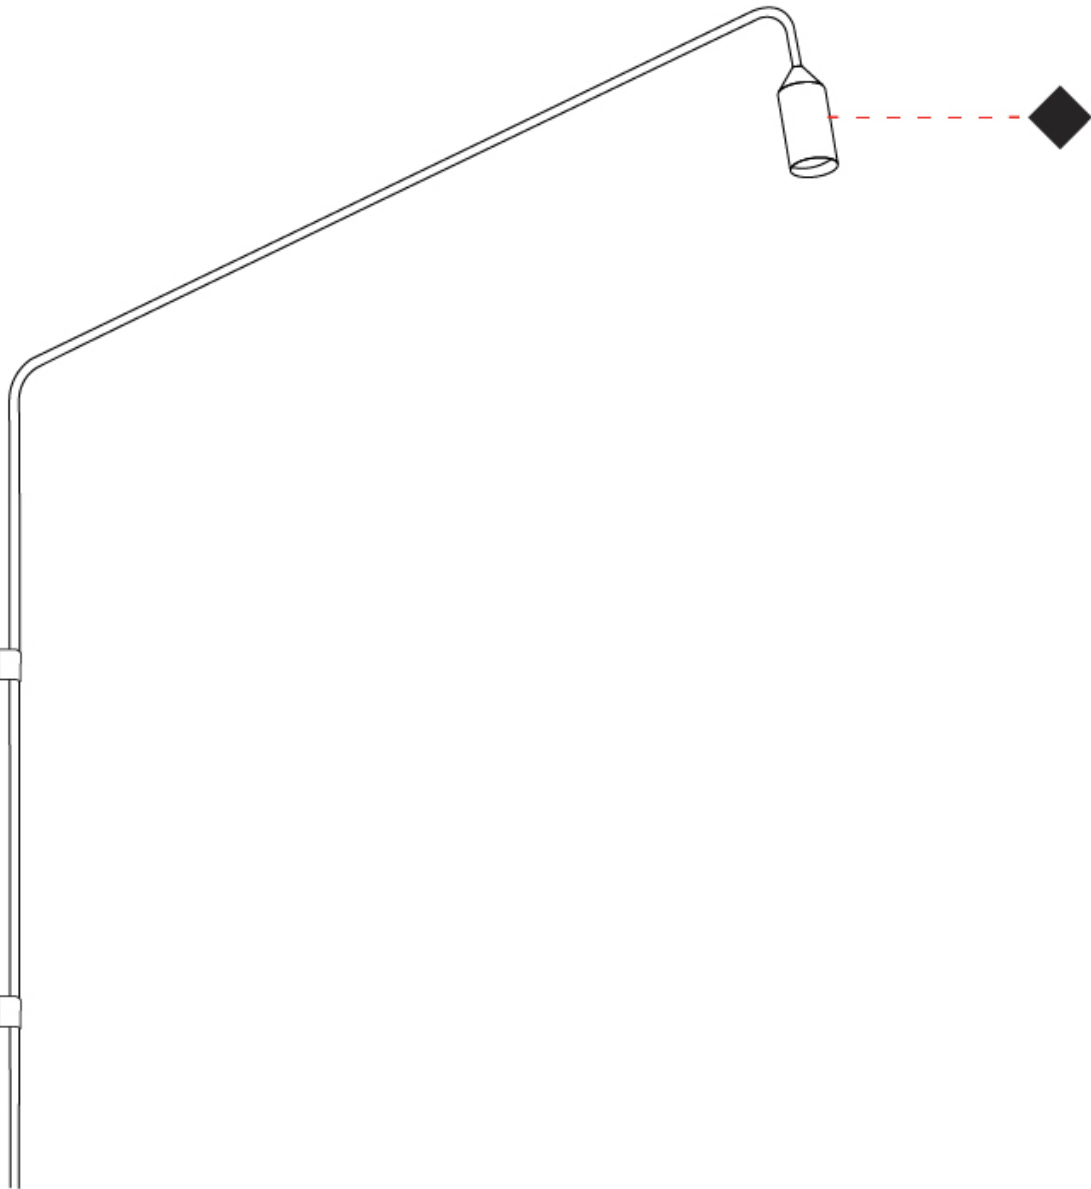

E9W502-

PROJECT

TYPE

SPECIFIER

QUANTITY

DATE

E