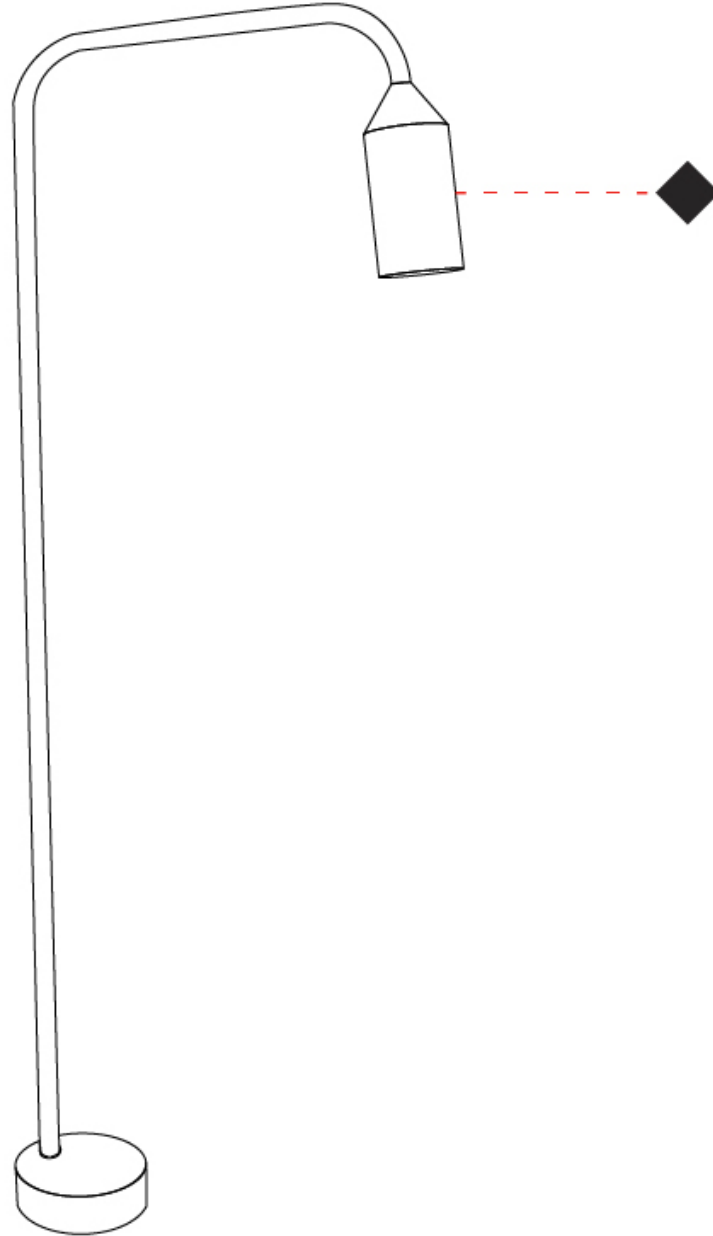

FLAMINGO POST

E9B153-

PROJECT

TYPE

SPECIFIER

QUANTITY

DATE

E