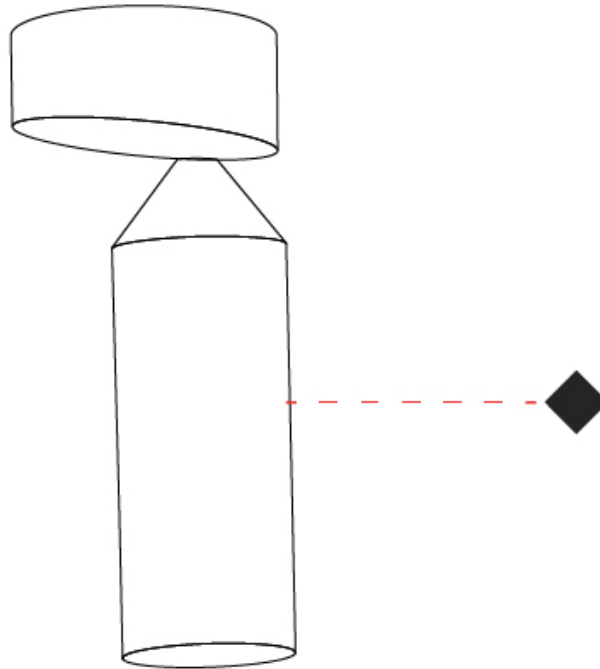

E9C092-

PROJECT

TYPE

SPECIFIER

QUANTITY

DATE

E