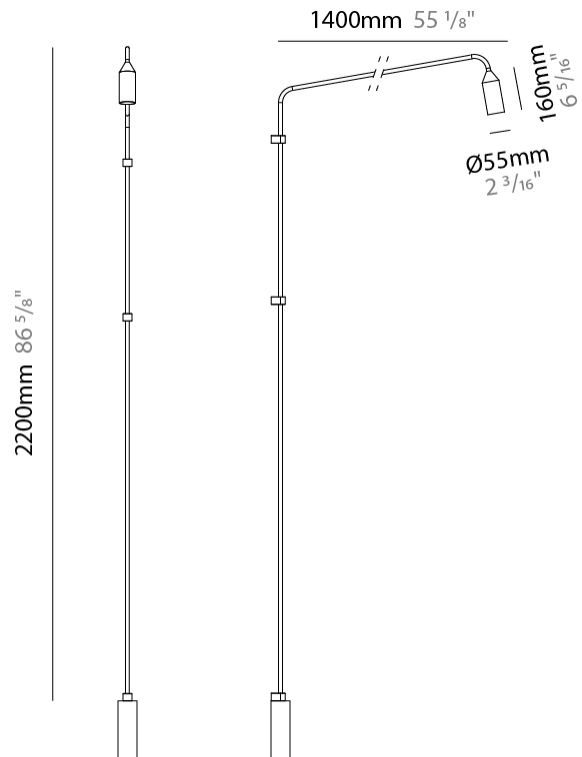

GENERAL

Series: Flamingo
Brand: Platek
Division: Exterior
Mounting Type: Surface
Mounting Location: Wall
Subcategory: Downlight

PHYSICAL

Shape: Abstract
Diameter (mm): 55
Diameter (in): 2 3/16
Height (mm): 2200
Height (in): 86 5/8
Extension (mm): 1400
Extension (in): 55 1/8
Light Distribution: Direct
Weight (kg): 5.8
Weight (lbs): 12.8
Installation Requirement: Waterproof J-Box is included
Screws: No visible screws
Diffuser: Frosted Methacrylate - 2mm
Fixture Finish: BLK / WHI / COR
Fixture Material: Aluminum
Upon Request: Finishes - Anthracite, Bronze

ELECTRICAL

Lamp Type: LED
Input Wattage (W): 9
Total Output Wattage (W): 7.5
Dimming: Non-Dimmable / 0-10V Dimming
Driver Included: No
Driver Location: Remote
Driver Type: Constant Voltage - Universal
Driver Class: Class 2
Input Voltage (V): 120 - 277
Constant Voltage (V): 24

LED

Number of LEDs: 1
Color Temperature (°K): 3000
Max. Delivered Lumen (lm): 385
Nominal Lumen (lm): 705
CRI: >80 CRI
Lamp Life (hrs): 60000

OPTICAL

Optic°: 76
Beam Angle: Diffused

RATINGS AND CERTIFICATIONS

Certified By: Certified for North American Standards
IP rating: IP65
IK Rating: IK06
Bug Rating: B0 U0 G0
Upon Request: Higher Maximum Ambient Temperature