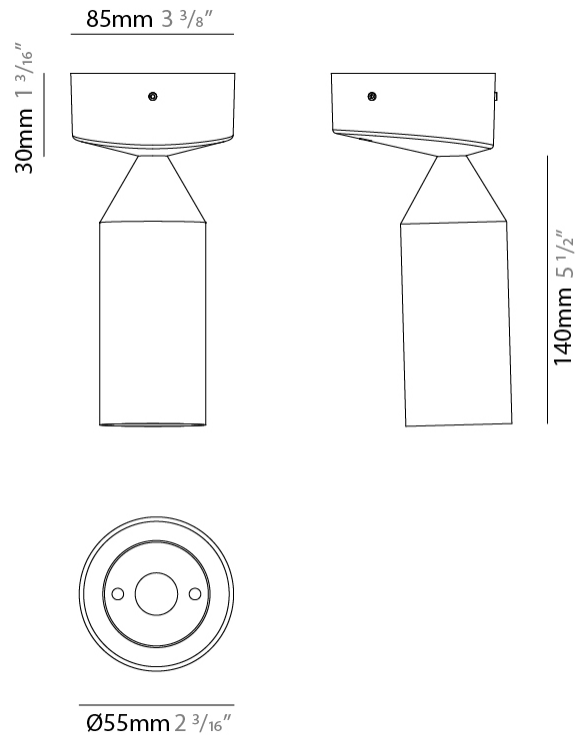

GENERAL

Series: Flamingo
Brand: Platek
Division: Exterior
Mounting Type: Surface
Mounting Location: Ceiling
Subcategory: Downlight

PHYSICAL

Shape: Abstract
Diameter (mm): 55
Diameter (in): 2 ³/₁₆"
Height (mm): 170
Height (in): 6 ¹¹/₁₆"
Extension (mm): 450
Extension (in): 17 ¹¹/₁₆"
Light Distribution: Direct
Weight (kg): 0.6
Weight (lbs): 1.3
Screws: No visible screws
Diffuser: Frosted Methacrylate - 2mm
Fixture Finish: [BLK / WHI / COR](#)
Fixture Material: Aluminum
Upon Request: Finishes - Anthracite, Bronze

ELECTRICAL

Lamp Type: LED
Input Wattage (W): 9
Total Output Wattage (W): 7
Dimming: Non-Dimmable / 0-10V Dimming
Driver Included: No
Driver Location: Remote
Driver Type: Constant Voltage - Universal
Driver Class: Class 2
Input Voltage (V): 120 - 277
Constant Voltage (V): 24

LED

Number of LEDs: 1
Color Temperature (°K): 3000
Max. Delivered Lumen (lm): 385
Nominal Lumen (lm): 705
CRI: >80 CRI
Lamp Life (hrs): 60000

OPTICAL

Optic°: 76
Beam Angle: Diffused

RATINGS AND CERTIFICATIONS

Certified By: Certified for North American Standards
IP rating: IP65
IK Rating: IK06
Bug Rating: B0 U0 G0
Upon Request: Higher Maximum Ambient Temperature

PROJECT	_____
TYPE	_____
SPECIFIER	_____
QUANTITY	_____
DATE	_____