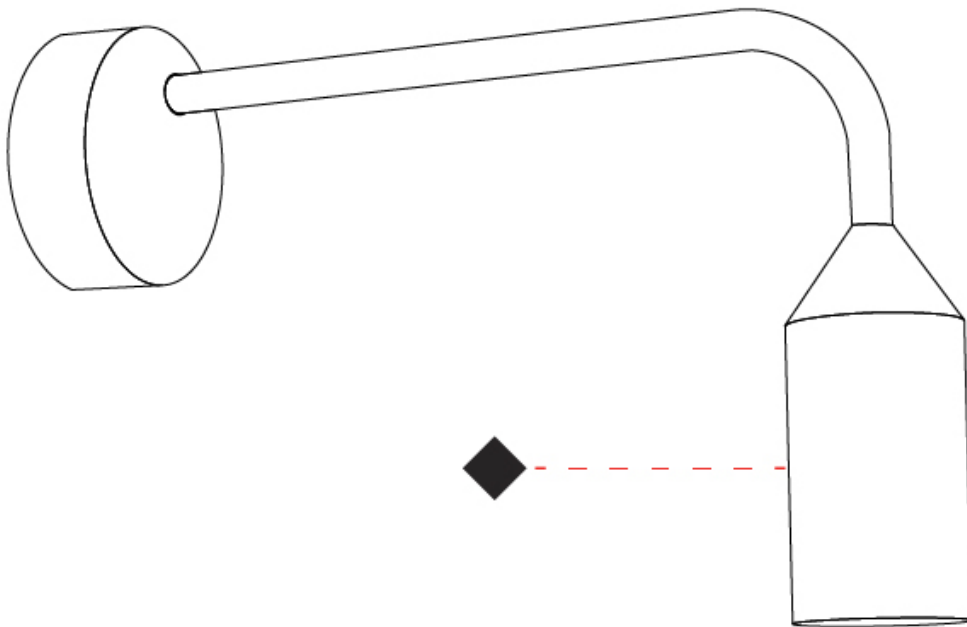

E9W500-

PROJECT _____

TYPE _____

SPECIFIER _____

QUANTITY _____

DATE _____

E