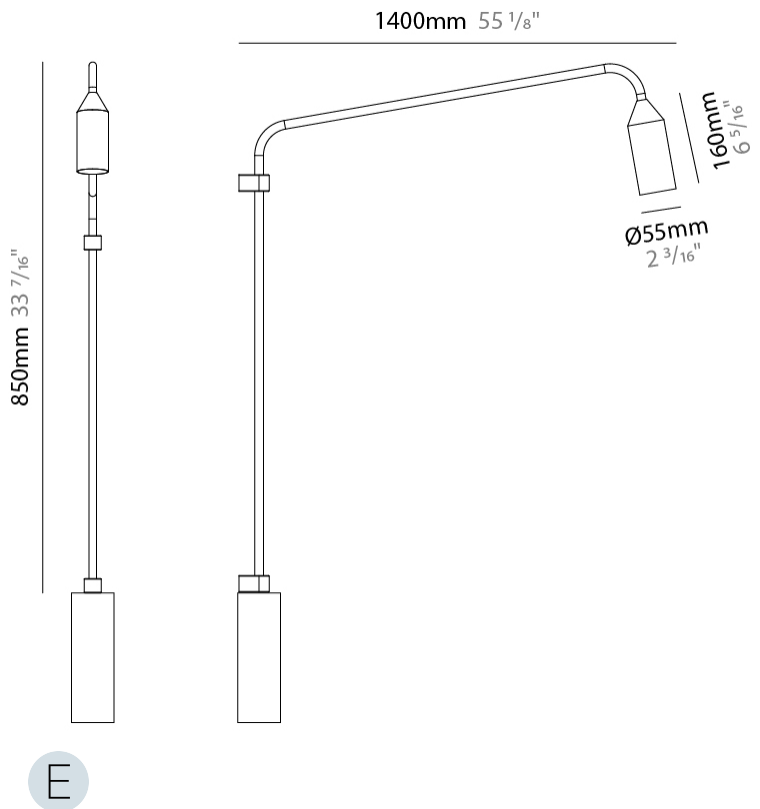

GENERAL

Series: Flamingo
Brand: Platek
Division: Exterior
Mounting Type: Surface
Mounting Location: Wall
Subcategory: Downlight

PHYSICAL

Shape: Abstract
Diameter (mm): 55
Diameter (in): 2 3/16
Height (mm): 850
Height (in): 33 7/16
Extension (mm): 1400
Extension (in): 55 1/8
Light Distribution: Direct
Weight (kg): 5
Weight (lbs): 11
Installation Requirement: Waterproof J-Box is included
Screws: No visible screws
Diffuser: Frosted Methacrylate - 2mm
Fixture Finish: [BLK](#) / [WHI](#) / [COR](#)
Fixture Material: Aluminum
Upon Request: Finishes - Anthracite, Bronze

ELECTRICAL

Lamp Type: LED
Input Wattage (W): 9
Total Output Wattage (W): 1.5
Dimming: Non-Dimmable / 0-10V Dimming
Driver Included: No
Driver Location: Remote
Driver Type: Constant Voltage - Universal
Driver Class: Class 2
Housing: ENCP5
Input Voltage (V): 120 - 277
Constant Voltage (V): 24

LED

Number of LEDs: 1
Color Temperature (°K): 3000
Max. Delivered Lumen (lm): 385
Nominal Lumen (lm): 705
CRI: >80 CRI
Lamp Life (hrs): 60000

OPTICAL

Optic°: 76
Beam Angle: Diffused

RATINGS AND CERTIFICATIONS

Certified By: Certified for North American Standards
IP rating: IP65
IK Rating: IK06
Bug Rating: B0 U0 G0
Upon Request: Higher Maximum Ambient Temperature