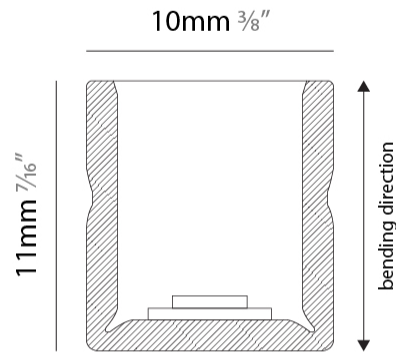

E12W0008-

base number _____
Color _____
Temperature _____

1. To build a product code in our configurator select the specify button on the base model # product page
2. To build a manual product code on this datasheet choose from the options listed below in blue font and add the suffix to the base model #

GENERAL

Series: Flexlite
Subseries: Flexlite Wave
Brand: Unonovesette
Division: Exterior
Mounting Type: Surface
Mounting Location: Wall
Subcategory: Wall Effect

PHYSICAL

Shape: Abstract
Length (mm): 1000
Length (in): 39 ³/₈
Width (mm): 10
Width (in): 0 ⁷/₈
Height (mm): 11
Height (in): 0 ⁷/₁₆
Light Distribution: Omnidirectional
Diffuser: Polyurethane - Opal
Fixture Finish: WHI
Fixture Material: PVC / Polyurethane
Cable Details: Neoprene 300mm 2x0.5 mm2
Upon Request: Custom length - maximum of 5 meters

ELECTRICAL

Lamp Type: LED
Input Wattage (W): 13.57/m
Total Output Wattage (W): 11.21/m
Dimming: Non-Dimmable / 0-10V Dimming
Driver Included: No
Driver Location: Remote
Driver Type: Constant Voltage - Universal
Driver Class: Class 2
Input Voltage (V): 120 - 277
Output Voltage (V): 24

LED

Color Temperature (°K): 2700 / 3050 / 4250 / 5100
Max. Delivered Lumen (lm): 420 (3050K)
CRI: >85 CRI
Lamp Life (hrs): 100000
Upon Request: Dim to Warm

OPTICAL

Optic°: 120° Diffused light

RATINGS AND CERTIFICATIONS

Certified By: Certified for North American Standards
IP rating: IP68 (for permanent submersion 5m)