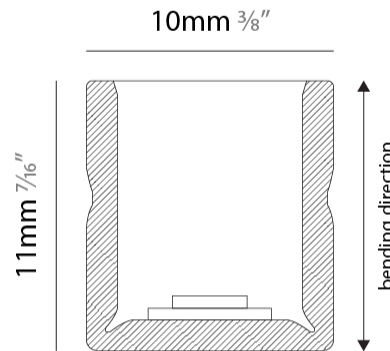

E12W0009-

base number _____
Color _____
Temperature _____

1. To build a product code in our configurator select the specify button on the base model # product page
2. To build a manual product code on this datasheet choose from the options listed below in blue font and add the suffix to the base model #

GENERAL

Series: Flexlite
Subseries: Flexlite Wave
Brand: Unonovesette
Division: Exterior
Mounting Type: Surface
Mounting Location: Wall
Subcategory: Wall Effect

PHYSICAL

Shape: Abstract
Length (mm): 1000
Length (in): 39 ³/₈
Width (mm): 10
Width (in): 0 ³/₈
Height (mm): 11
Height (in): 0 ⁷/₁₆
Light Distribution: Omnidirectional
Diffuser: Polyurethane - Opal
Fixture Finish: WHI
Fixture Material: PVC / Polyurethane
Cable Details: Neoprene 300mm 2x0.5 mm2
Upon Request: Custom length - maximum of 5 meters

ELECTRICAL

Lamp Type: LED
Input Wattage (W): 13.57/m
Total Output Wattage (W): 11.21/m
Dimming: Non-Dimmable / 0-10V Dimming
Driver Included: No
Driver Location: Remote
Driver Type: Constant Voltage - Universal
Driver Class: Class 2
Input Voltage (V): 120 - 277
Output Voltage (V): 24

LED

Color Temperature (°K): 2700 / 3050 / 4250 / 5100
Max. Delivered Lumen (lm): 420 (3050K)
CRI: >90 CRI
Lamp Life (hrs): 100000
Upon Request: Dim to Warm

OPTICAL

Optic°: 120° Diffused light

RATINGS AND CERTIFICATIONS

Certified By: Certified for North American Standards
IP rating: IP68 (for permanent submersion 5m)