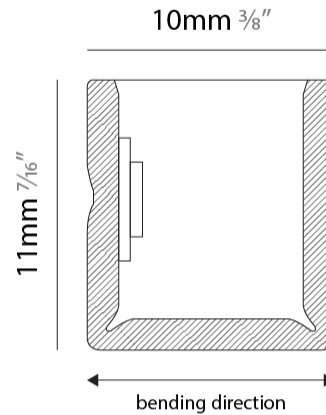

GENERAL

Series: Flexlite _____
Subseries: Firenze Palla Monopoint _____
Brand: Unonovesette _____
Division: Exterior _____
Mounting Type: Surface _____
Mounting Location: Wall _____
Subcategory: Wall Effect _____

PHYSICAL

Shape: Curves _____
Length (mm): 1000 _____
Length (in): 39 ³/₈ _____
Width (mm): 10 _____
Width (in): 0 ⁷/₈ _____
Height (mm): 11 _____
Height (in): 0 ⁷/₁₆ _____
Light Distribution: Omnidirectional _____
Diffuser: Polyurethane - Opal _____
Fixture Finish: WHI _____
Fixture Material: PVC / Polyurethane _____
Cable Details: Neoprene 300mm 2x0.5 mm2 _____
Upon Request: Custom length - maximum of 5 meters _____

ELECTRICAL

Lamp Type: LED _____
Input Wattage (W): 13.57/m _____
Total Output Wattage (W): 11.21/m _____
Dimming: Non-Dimmable / 0-10V Dimming _____
Driver Included: No _____
Driver Location: Remote _____
Driver Type: Constant Voltage - Universal _____
Driver Class: Class 2 _____
Input Voltage (V): 120 - 277 _____
Output Voltage (V): 24 _____

LED

Color Temperature (°K): 2700 / 3150 / 4300 / 5250 _____
Max. Delivered Lumen (lm): 470 (3150K) _____
CRI: >85 CRI _____
Lamp Life (hrs): 50000 _____
Upon Request: Dim to Warm _____

OPTICAL

Optic°: 120° Diffused light _____

RATINGS AND CERTIFICATIONS

Certified By: Certified for North American Standards _____
IP rating: IP68 (for permanent submersion 5m) _____