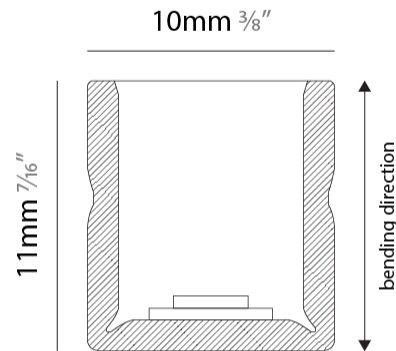

E12W0007-

base number _____
Color _____
Temperature _____

1. To build a product code in our configurator select the specify button on the base model # product page
2. To build a manual product code on this datasheet choose from the options listed below in blue font and add the suffix to the base model #

GENERAL

Series: Flexlite
Subseries: Flexlite Wave
Brand: Unonovesette
Division: Exterior
Mounting Type: Surface
Mounting Location: Wall
Subcategory: Wall Effect

PHYSICAL

Shape: Abstract
Length (mm): 1000
Length (in): 39 3/8
Width (mm): 10
Width (in): 0 3/8
Height (mm): 11
Height (in): 0 7/16
Light Distribution: Omnidirectional
Diffuser: Polyurethane - Opal
Fixture Finish: WHI
Fixture Material: PVC / Polyurethane
Cable Details: Neoprene 300mm 2x0.5 mm2
Upon Request: Custom length - maximum of 5 meters

ELECTRICAL

Lamp Type: LED
Input Wattage (W): 13.57/m
Total Output Wattage (W): 11.21/m
Dimming: Non-Dimmable / 0-10V Dimming
Driver Included: No
Driver Location: Remote
Driver Type: Constant Voltage - Universal
Driver Class: Class 2
Input Voltage (V): 120 - 277
Output Voltage (V): 24

LED

Color Temperature (°K): 2700 / 3050 / 4250 / 5100
Max. Delivered Lumen (lm): 420 (3050K)
CRI: >85 CRI
Lamp Life (hrs): 100000
Upon Request: Dim to Warm

OPTICAL

Optic°: 120° Diffused light

RATINGS AND CERTIFICATIONS

Certified By: Certified for North American Standards
IP rating: IP68 (for permanent submersion 5m)