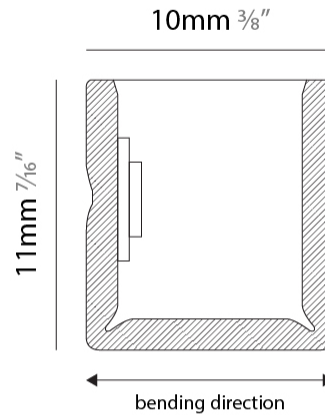

E12W0006-

base number _____
Color _____
Temperature _____

1. To build a product code in our configurator select the specify button on the base model # product page
2. To build a manual product code on this datasheet choose from the options listed below in blue font and add the suffix to the base model #

GENERAL

Series: Flexlite
Subseries: Firenze Palla Monopoint
Brand: Unonovesette
Division: Exterior
Mounting Type: Surface
Mounting Location: Wall
Subcategory: Wall Effect

PHYSICAL

Shape: Curves
Length (mm): 1000
Length (in): 39 ³/₈
Width (mm): 10
Width (in): 0 ³/₈
Height (mm): 11
Height (in): 0 ⁷/₁₆
Light Distribution: Omnidirectional
Diffuser: Polyurethane - Opal
Fixture Finish: WHI
Fixture Material: PVC / Polyurethane
Cable Details: Neoprene 300mm 2x0.5 mm2
Upon Request: Custom length - maximum of 5 meters

ELECTRICAL

Lamp Type: LED
Input Wattage (W): 13.57/m
Total Output Wattage (W): 11.21/m
Dimming: Non-Dimmable / 0-10V Dimming
Driver Included: No
Driver Location: Remote
Driver Type: Constant Voltage - Universal
Driver Class: Class 2
Input Voltage (V): 120 - 277
Output Voltage (V): 24

LED

Color Temperature (°K): 2700 / 3150 / 4300 / 5250
Max. Delivered Lumen (lm): 470 (3150K)
CRI: >85 CRI
Lamp Life (hrs): 50000
Upon Request: Dim to Warm

OPTICAL

Optic°: 120° Diffused light

RATINGS AND CERTIFICATIONS

Certified By: Certified for North American Standards
IP rating: IP68 (for permanent submersion 5m)