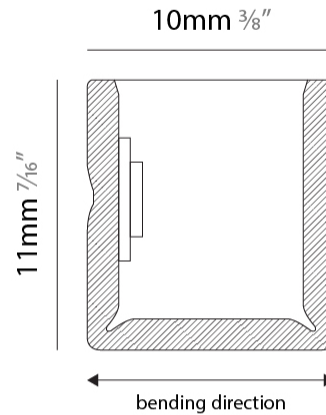

E12W0006-

base number _____
Color _____
Temperature _____

1. To build a product code in our configurator select the specify button on the base model # product page
2. To build a manual product code on this datasheet choose from the options listed below in blue font and add the suffix to the base model #

GENERAL

Series: Flexlite
Subseries: Firenze Palla Monopoint
Brand: Unonovesette
Division: Exterior
Mounting Type: Surface
Mounting Location: Wall
Subcategory: Wall Effect

PHYSICAL

Shape: Curves
Length (mm): 1000
Length (in): 39 ³/₈
Width (mm): 10
Width (in): 0 ³/₈
Height (mm): 11
Height (in): 0 ⁷/₁₆
Light Distribution: Omnidirectional
Diffuser: Polyurethane - Opal
Fixture Finish: WHI
Fixture Material: PVC / Polyurethane
Cable Details: Neoprene 300mm 2x0.5 mm2
Upon Request: Custom length - maximum of 5 meters

ELECTRICAL

Lamp Type: LED
Input Wattage (W): 13.57/m
Total Output Wattage (W): 11.21/m
Dimming: Non-Dimmable / 0-10V Dimming
Driver Included: No
Driver Location: Remote
Driver Type: Constant Voltage - Universal
Driver Class: Class 2
Input Voltage (V): 120 - 277
Output Voltage (V): 24

LED

Color Temperature (°K): 2700 / 3150 / 4300 / 5250
Max. Delivered Lumen (lm): 470 (3150K)
CRI: >85 CRI
Lamp Life (hrs): 50000
Upon Request: Dim to Warm

OPTICAL

Optic°: 120° Diffused light

RATINGS AND CERTIFICATIONS

Certified By: Certified for North American Standards
IP rating: IP68 (for permanent submersion 5m)