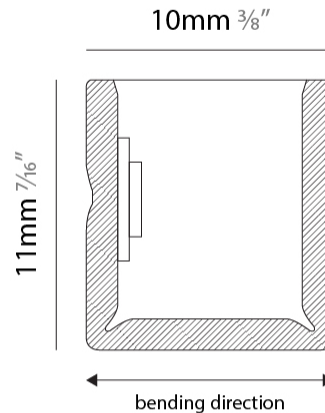

E12W0005-

base number _____
Color _____
Temperature _____

1. To build a product code in our configurator select the specify button on the base model # product page
2. To build a manual product code on this datasheet choose from the options listed below in blue font and add the suffix to the base model #

GENERAL

Series: Flexlite
Subseries: Firenze Palla Monopoint
Brand: Unonovesette
Division: Exterior
Mounting Type: Surface
Mounting Location: Wall
Subcategory: Wall Effect

PHYSICAL

Shape: Curves
Length (mm): 1000
Length (in): 39 ³/₈
Width (mm): 10
Width (in): 0 ³/₈
Height (mm): 11
Height (in): 0 ⁷/₁₆
Light Distribution: Omnidirectional
Diffuser: Polyurethane - Opal
Fixture Finish: WHI
Fixture Material: PVC / Polyurethane
Cable Details: Neoprene 300mm 2x0.5 mm2
Upon Request: Custom length - maximum of 5 meters

ELECTRICAL

Lamp Type: LED
Input Wattage (W): 13.57/m
Total Output Wattage (W): 11.21/m
Dimming: Non-Dimmable / 0-10V Dimming
Driver Included: No
Driver Location: Remote
Driver Type: Constant Voltage - Universal
Driver Class: Class 2
Input Voltage (V): 120 - 277
Output Voltage (V): 24

LED

Color Temperature (°K): 2700 / 3150 / 4300 / 5250
Max. Delivered Lumen (lm): 470 (3150K)
CRI: >85 CRI
Lamp Life (hrs): 50000
Upon Request: Dim to Warm

OPTICAL

Optic°: 120° Diffused light

RATINGS AND CERTIFICATIONS

Certified By: Certified for North American Standards
IP rating: IP68 (for permanent submersion 5m)