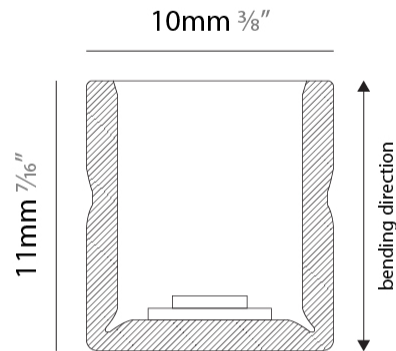

FLEXLITE WAVE SURFACE

E12W0007-

base number Color
Temperature

1. To build a product code in our configurator select the specify button on the base model # product page
2. To build a manual product code on this datasheet choose from the options listed below in blue font and add the suffix to the base model #

GENERAL

Series: Flexlite
Subseries: Flexlite Wave
Brand: Unonovesette
Division: Exterior
Mounting Type: Surface
Mounting Location: Wall
Subcategory: Wall Effect

PHYSICAL

Shape: Abstract
Length (mm): 1000
Length (in): 39 ³/₈
Width (mm): 10
Width (in): 0 ³/₈
Height (mm): 11
Height (in): 0 ⁷/₁₆
Light Distribution: Omnidirectional
Diffuser: Polyurethane - Opal
Fixture Finish: WHI
Fixture Material: PVC / Polyurethane
Cable Details: Neoprene 300mm 2x0.5 mm2
Upon Request: Custom length - maximum of 5 meters

ELECTRICAL

Lamp Type: LED
Input Wattage (W): 13.57/m
Total Output Wattage (W): 11.21/m
Dimming: Non-Dimmable / 0-10V Dimming
Driver Included: No
Driver Location: Remote
Driver Type: Constant Voltage - Universal
Driver Class: Class 2
Input Voltage (V): 120 - 277
Output Voltage (V): 24

LED

Color Temperature (°K): 2700 / 3050 / 4250 / 5100
Max. Delivered Lumen (lm): 420 (3050K)
CRI: >85 CRI
Lamp Life (hrs): 100000
Upon Request: Dim to Warm

OPTICAL

Optic°: 120° Diffused light

RATINGS AND CERTIFICATIONS

Certified By: Certified for North American Standards
IP rating: IP68 (for permanent submersion 5m)