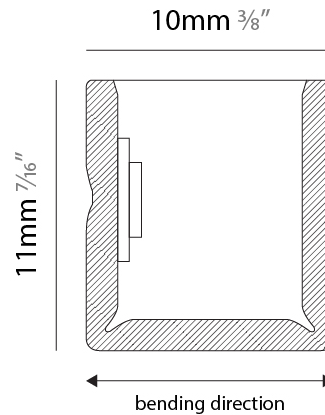

E12W0004-

base number _____
Color _____
Temperature _____

1. To build a product code in our configurator select the specify button on the base model # product page
2. To build a manual product code on this datasheet choose from the options listed below in blue font and add the suffix to the base model #

GENERAL

Series: Flexlite
Subseries: Firenze Palla Monopoint
Brand: Unonovesette
Division: Exterior
Mounting Type: Surface
Mounting Location: Wall
Subcategory: Wall Effect

PHYSICAL

Shape: Curves
Length (mm): 1000
Length (in): 39 ³/₈
Width (mm): 10
Width (in): 0 ³/₈
Height (mm): 11
Height (in): 0 ⁷/₁₆
Light Distribution: Omnidirectional
Diffuser: Polyurethane - Opal
Fixture Finish: WHI
Fixture Material: PVC / Polyurethane
Cable Details: Neoprene 300mm 2x0.5 mm²
Upon Request: Custom length - maximum of 5 meters

ELECTRICAL

Lamp Type: LED
Input Wattage (W): 13.57/m
Total Output Wattage (W): 11.21/m
Dimming: Non-Dimmable / 0-10V Dimming
Driver Included: No
Driver Location: Remote
Driver Type: Constant Voltage - Universal
Driver Class: Class 2
Input Voltage (V): 120 - 277
Output Voltage (V): 24

LED

Color Temperature (°K): 2700 / 3150 / 4300 / 5250
Max. Delivered Lumen (lm): 470 (3150K)
CRI: >85 CRI
Lamp Life (hrs): 50000
Upon Request: Dim to Warm

OPTICAL

Optic°: 120° Diffused light

RATINGS AND CERTIFICATIONS

Certified By: Certified for North American Standards
IP rating: IP68 (for permanent submersion 5m)