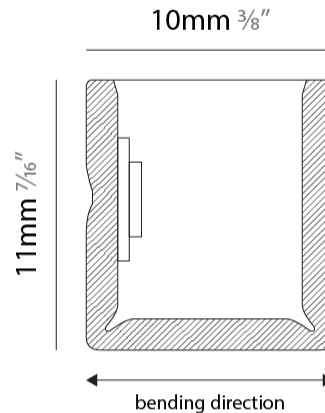

GENERAL

Series: Flexlite _____
Subseries: Firenze Palla Monopoint _____
Brand: Unonovesette _____
Division: Exterior _____
Mounting Type: Surface _____
Mounting Location: Wall _____
Subcategory: Wall Effect _____

PHYSICAL

Shape: Curves _____
Length (mm): 1000 _____
Length (in): 39 ³/₈ _____
Width (mm): 10 _____
Width (in): 0 ³/₈ _____
Height (mm): 11 _____
Height (in): 0 ⁷/₁₆ _____
Light Distribution: Omnidirectional _____
Diffuser: Polyurethane - Opal _____
Fixture Finish: WHI _____
Fixture Material: PVC / Polyurethane _____
Cable Details: Neoprene 300mm 2x0.5 mm2 _____
Upon Request: Custom length - maximum of 5 meters _____

ELECTRICAL

Lamp Type: LED _____
Input Wattage (W): 13.57/m _____
Total Output Wattage (W): 11.21/m _____
Dimming: Non-Dimmable / 0-10V Dimming _____
Driver Included: No _____
Driver Location: Remote _____
Driver Type: Constant Voltage - Universal _____
Driver Class: Class 2 _____
Input Voltage (V): 120 - 277 _____
Output Voltage (V): 24 _____

LED

Color Temperature (°K): 2700 / 3150 / 4300 / 5250 _____
Max. Delivered Lumen (lm): 470 (3150K) _____
CRI: >85 CRI _____
Lamp Life (hrs): 50000 _____
Upon Request: Dim to Warm _____

OPTICAL

Optic°: 120° Diffused light _____

RATINGS AND CERTIFICATIONS

Certified By: Certified for North American Standards _____
IP rating: IP68 (for permanent submersion 5m) _____