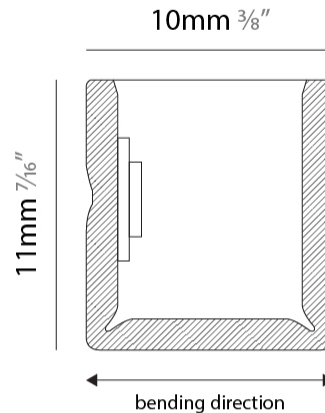

GENERAL

Series: Flexlite _____
Subseries: Firenze Palla Monopoint _____
Brand: Unonovesette _____
Division: Exterior _____
Mounting Type: Surface _____
Mounting Location: Wall _____
Subcategory: Wall Effect _____

PHYSICAL

Shape: Curves _____
Length (mm): 1000 _____
Length (in): 39 ³/₈ _____
Width (mm): 10 _____
Width (in): 0 ³/₈ _____
Height (mm): 11 _____
Height (in): 0 ⁷/₁₆ _____
Light Distribution: Omnidirectional _____
Diffuser: Polyurethane - Opal _____
Fixture Finish: WHI _____
Fixture Material: PVC / Polyurethane _____
Cable Details: Neoprene 300mm 2x0.5 mm2 _____
Upon Request: Custom length - maximum of 5 meters _____

ELECTRICAL

Lamp Type: LED _____
Input Wattage (W): 13.57/m _____
Total Output Wattage (W): 11.21/m _____
Dimming: Non-Dimmable / 0-10V Dimming _____
Driver Included: No _____
Driver Location: Remote _____
Driver Type: Constant Voltage - Universal _____
Driver Class: Class 2 _____
Input Voltage (V): 120 - 277 _____
Output Voltage (V): 24 _____

LED

Color Temperature (°K): 2700 / 3150 / 4300 / 5250 _____
Max. Delivered Lumen (lm): 470 (3150K) _____
CRI: >85 CRI _____
Lamp Life (hrs): 50000 _____
Upon Request: Dim to Warm _____

OPTICAL

Optic°: 120° Diffused light _____

RATINGS AND CERTIFICATIONS

Certified By: Certified for North American Standards _____
IP rating: IP68 (for permanent submersion 5m) _____