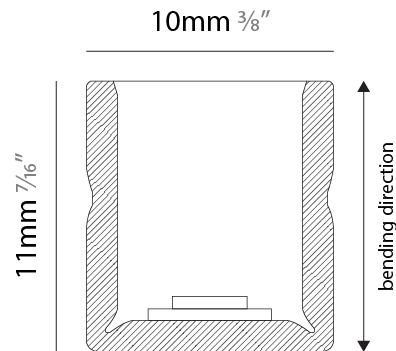

GENERAL

Series: Flexlite
 Subseries: Flexlite Wave
 Brand: Unonovesette
 Division: Exterior
 Mounting Type: Surface
 Mounting Location: Wall
 Subcategory: Wall Effect

PHYSICAL

Shape: Abstract
 Length (mm): 1000
 Length (in): 39 ³/₈
 Width (mm): 10
 Width (in): 0 ³/₈
 Height (mm): 11
 Height (in): 0 ⁷/₁₆
 Light Distribution: Omnidirectional
 Diffuser: Polyurethane - Opal
 Fixture Finish: WHI
 Fixture Material: PVC / Polyurethane
 Cable Details: Neoprene 300mm 2x0.5 mm2
 Upon Request: Custom length - maximum of 5 meters

Certified By: Certified for North American Standards
 IP rating: IP68 (for permanent submersion 5m)

PROJECT	_____
TYPE	_____
SPECIFIER	_____
QUANTITY	_____
DATE	_____

FLEXLITE WAVE SURFACE

E12W0008-

base number _____
 Color _____
 Temperature _____