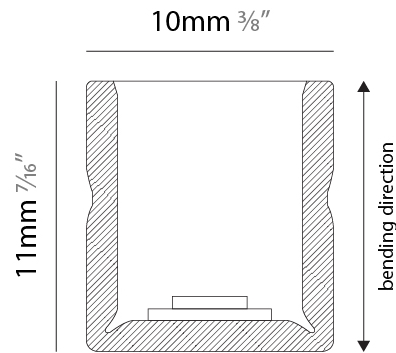

FLEXLITE WAVE SURFACE

E12W0007-

base number Color
Temperature

1. To build a product code in our configurator select the specify button on the base model # product page
2. To build a manual product code on this datasheet choose from the options listed below in blue font and add the suffix to the base model #

GENERAL

Series: Flexlite
Subseries: Flexlite Wave
Brand: Unonovesette
Division: Exterior
Mounting Type: Surface
Mounting Location: Wall
Subcategory: Wall Effect

PHYSICAL

Shape: Abstract
Length (mm): 1000
Length (in): 39 7/8
Width (mm): 10
Width (in): 0 3/8
Height (mm): 11
Height (in): 0 7/16
Light Distribution: Omnidirectional
Diffuser: Polyurethane - Opal
Fixture Finish: WHI
Fixture Material: PVC / Polyurethane
Cable Details: Neoprene 300mm 2x0.5 mm2
Upon Request: Custom length - maximum of 5 meters

ELECTRICAL

Lamp Type: LED
Input Wattage (W): 13.57/m
Total Output Wattage (W): 11.21/m
Dimming: Non-Dimmable / 0-10V Dimming
Driver Included: No
Driver Location: Remote
Driver Type: Constant Voltage - Universal
Driver Class: Class 2
Input Voltage (V): 120 - 277
Output Voltage (V): 24

LED

Color Temperature (°K): 2700 / 3050 / 4250 / 5100
Max. Delivered Lumen (lm): 420 (3050K)
CRI: >85 CRI
Lamp Life (hrs): 100000
Upon Request: Dim to Warm

OPTICAL

Optic°: 120° Diffused light

RATINGS AND CERTIFICATIONS

Certified By: Certified for North American Standards
IP rating: IP68 (for permanent submersion 5m)