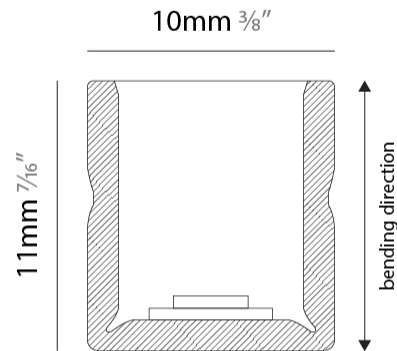

E12W0008-

base number _____
Color _____
Temperature _____

1. To build a product code in our configurator select the specify button on the base model # product page
2. To build a manual product code on this datasheet choose from the options listed below in blue font and add the suffix to the base model #

GENERAL

Series: Flexlite
Subseries: Flexlite Wave
Brand: Unonovesette
Division: Exterior
Mounting Type: Surface
Mounting Location: Wall
Subcategory: Wall Effect

PHYSICAL

Shape: Abstract
Length (mm): 1000
Length (in): 39 ³/₈
Width (mm): 10
Width (in): 0 ³/₈
Height (mm): 11
Height (in): 0 ⁷/₁₆
Light Distribution: Omnidirectional
Diffuser: Polyurethane - Opal
Fixture Finish: WHI
Fixture Material: PVC / Polyurethane
Cable Details: Neoprene 300mm 2x0.5 mm2
Upon Request: Custom length - maximum of 5 meters

ELECTRICAL

Lamp Type: LED
Input Wattage (W): 13.57/m
Total Output Wattage (W): 11.21/m
Dimming: Non-Dimmable / 0-10V Dimming
Driver Included: No
Driver Location: Remote
Driver Type: Constant Voltage - Universal
Driver Class: Class 2
Input Voltage (V): 120 - 277
Output Voltage (V): 24

LED

Color Temperature (°K): 2700 / 3050 / 4250 / 5100
Max. Delivered Lumen (lm): 420 (3050K)
CRI: >85 CRI
Lamp Life (hrs): 100000
Upon Request: Dim to Warm

OPTICAL

Optic°: 120° Diffused light

RATINGS AND CERTIFICATIONS

Certified By: Certified for North American Standards
IP rating: IP68 (for permanent submersion 5m)