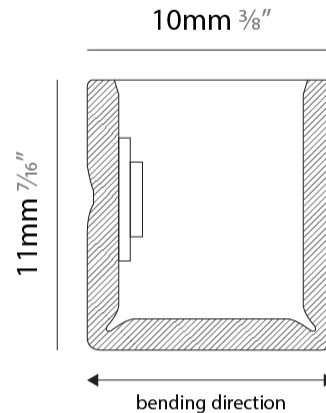

GENERAL

Series: Flexlite _____
Subseries: Firenze Palla Monopoint _____
Brand: Unonovesette _____
Division: Exterior _____
Mounting Type: Surface _____
Mounting Location: Wall _____
Subcategory: Wall Effect _____

PHYSICAL

Shape: Curves _____
Length (mm): 1000 _____
Length (in): 39 ³/₈ _____
Width (mm): 10 _____
Width (in): 0 ³/₈ _____
Height (mm): 11 _____
Height (in): 0 ⁷/₁₆ _____
Light Distribution: Omnidirectional _____
Diffuser: Polyurethane - Opal _____
Fixture Finish: WHI _____
Fixture Material: PVC / Polyurethane _____
Cable Details: Neoprene 300mm 2x0.5 mm2 _____
Upon Request: Custom length - maximum of 5 meters _____

ELECTRICAL

Lamp Type: LED _____
Input Wattage (W): 13.57/m _____
Total Output Wattage (W): 11.21/m _____
Dimming: Non-Dimmable / 0-10V Dimming _____
Driver Included: No _____
Driver Location: Remote _____
Driver Type: Constant Voltage - Universal _____
Driver Class: Class 2 _____
Input Voltage (V): 120 - 277 _____
Output Voltage (V): 24 _____

LED

Color Temperature (°K): 2700 / 3150 / 4300 / 5250 _____
Max. Delivered Lumen (lm): 470 (3150K) _____
CRI: >85 CRI _____
Lamp Life (hrs): 50000 _____
Upon Request: Dim to Warm _____

OPTICAL

Optic°: 120° Diffused light _____

RATINGS AND CERTIFICATIONS

Certified By: Certified for North American Standards _____
IP rating: IP68 (for permanent submersion 5m) _____