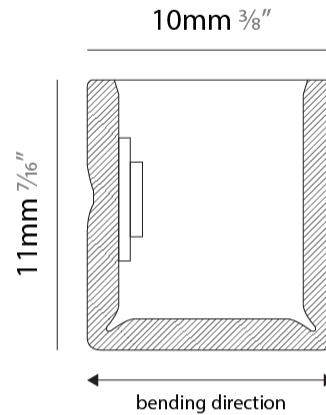

E12W0005-

base number _____
Color _____
Temperature _____

1. To build a product code in our configurator select the specify button on the base model # product page
2. To build a manual product code on this datasheet choose from the options listed below in blue font and add the suffix to the base model #

GENERAL

Series: Flexlite
Subseries: Flexlite Curve
Brand: Unonovesette
Division: Exterior
Mounting Type: Surface
Mounting Location: Wall
Subcategory: Wall Effect

PHYSICAL

Shape: Curves
Length (mm): 1000
Length (in): 39 ³/₈
Width (mm): 10
Width (in): 0 ³/₈
Height (mm): 11
Height (in): 0 ⁷/₁₆
Light Distribution: Omnidirectional
Diffuser: Polyurethane - Opal
Fixture Finish: WHI
Fixture Material: PVC / Polyurethane
Cable Details: Neoprene 300mm 2x0.5 mm2
Upon Request: Custom length - maximum of 5 meters

ELECTRICAL

Lamp Type: LED
Input Wattage (W): 13.57/m
Total Output Wattage (W): 11.21/m
Dimming: Non-Dimmable / 0-10V Dimming
Driver Included: No
Driver Location: Remote
Driver Type: Constant Voltage - Universal
Driver Class: Class 2
Input Voltage (V): 120 - 277
Output Voltage (V): 24

LED

Color Temperature (°K): 2700 / 3150 / 4300 / 5250
Max. Delivered Lumen (lm): 470 (3150K)
CRI: >85 CRI
Lamp Life (hrs): 50000
Upon Request: Dim to Warm

OPTICAL

Optic°: 120° Diffused light

RATINGS AND CERTIFICATIONS

Certified By: Certified for North American Standards
IP rating: IP68 (for permanent submersion 5m)