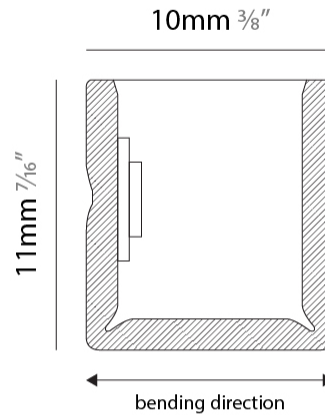

FLEXLITE CURVE SURFACE

E12W0006-

base number Color
Temperature

1. To build a product code in our configurator select the specify button on the base model # product page
2. To build a manual product code on this datasheet choose from the options listed below in blue font and add the suffix to the base model #

GENERAL

Series: Flexlite
Subseries: Flexlite Curve
Brand: Unonovesette
Division: Exterior
Mounting Type: Surface
Mounting Location: Wall
Subcategory: Wall Effect

PHYSICAL

Shape: Curves
Length (mm): 1000
Length (in): 39 ³/₈
Width (mm): 10
Width (in): 0 ³/₈
Height (mm): 11
Height (in): 0 ⁷/₁₆
Light Distribution: Omnidirectional
Diffuser: Polyurethane - Opal
Fixture Finish: WHI
Fixture Material: PVC / Polyurethane
Cable Details: Neoprene 300mm 2x0.5 mm2
Upon Request: Custom length - maximum of 5 meters

ELECTRICAL

Lamp Type: LED
Input Wattage (W): 13.57/m
Total Output Wattage (W): 11.21/m
Dimming: Non-Dimmable / 0-10V Dimming
Driver Included: No
Driver Location: Remote
Driver Type: Constant Voltage - Universal
Driver Class: Class 2
Input Voltage (V): 120 - 277
Output Voltage (V): 24

LED

Color Temperature (°K): 2700 / 3150 / 4300 / 5250
Max. Delivered Lumen (lm): 470 (3150K)
CRI: >85 CRI
Lamp Life (hrs): 50000
Upon Request: Dim to Warm

OPTICAL

Optic°: 120° Diffused light

RATINGS AND CERTIFICATIONS

Certified By: Certified for North American Standards
IP rating: IP68 (for permanent submersion 5m)