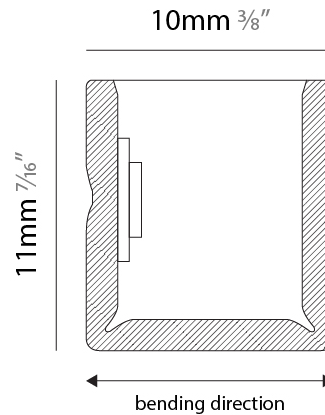

E12W0004-

base number _____ Color _____
Temperature _____

1. To build a product code in our configurator select the specify button on the base model # product page
2. To build a manual product code on this datasheet choose from the options listed below in blue font and add the suffix to the base model #

GENERAL

Series: Flexlite
Subseries: Flexlite Curve
Brand: Unonovesette
Division: Exterior
Mounting Type: Surface
Mounting Location: Wall
Subcategory: Wall Effect

PHYSICAL

Shape: Curves
Length (mm): 1000
Length (in): 39 ³/₈
Width (mm): 10
Width (in): 0 ³/₈
Height (mm): 11
Height (in): 0 ⁷/₁₆
Light Distribution: Omnidirectional
Diffuser: Polyurethane - Opal
Fixture Finish: WHI
Fixture Material: PVC / Polyurethane
Cable Details: Neoprene 300mm 2x0.5 mm2
Upon Request: Custom length - maximum of 5 meters

ELECTRICAL

Lamp Type: LED
Input Wattage (W): 13.57/m
Total Output Wattage (W): 11.21/m
Dimming: Non-Dimmable / 0-10V Dimming
Driver Included: No
Driver Location: Remote
Driver Type: Constant Voltage - Universal
Driver Class: Class 2
Input Voltage (V): 120 - 277
Output Voltage (V): 24

LED

Color Temperature (°K): 2700 / 3150 / 4300 / 5250
Max. Delivered Lumen (lm): 470 (3150K)
CRI: >85 CRI
Lamp Life (hrs): 50000
Upon Request: Dim to Warm

OPTICAL

Optic°: 120° Diffused light

RATINGS AND CERTIFICATIONS

Certified By: Certified for North American Standards
IP rating: IP68 (for permanent submersion 5m)