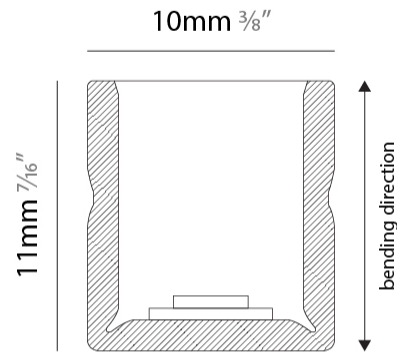

FLEXLITE WAVE SURFACE

E12W0007-

base number Color
Temperature

1. To build a product code in our configurator select the specify button on the base model # product page
2. To build a manual product code on this datasheet choose from the options listed below in blue font and add the suffix to the base model #

GENERAL

Series: Flexlite
Subseries: Flexlite Wave
Brand: Unonovesette
Division: Exterior
Mounting Type: Surface
Mounting Location: Wall
Subcategory: Wall Effect

PHYSICAL

Shape: Abstract
Length (mm): 1000
Length (in): 39 3/8
Width (mm): 10
Width (in): 0 3/8
Height (mm): 11
Height (in): 0 7/16
Light Distribution: Omnidirectional
Diffuser: Polyurethane - Opal
Fixture Finish: WHI
Fixture Material: PVC / Polyurethane
Cable Details: Neoprene 300mm 2x0.5 mm2
Upon Request: Custom length - maximum of 5 meters

ELECTRICAL

Lamp Type: LED
Input Wattage (W): 13.57/m
Total Output Wattage (W): 11.21/m
Dimming: Non-Dimmable / 0-10V Dimming
Driver Included: No
Driver Location: Remote
Driver Type: Constant Voltage - Universal
Driver Class: Class 2
Input Voltage (V): 120 - 277
Output Voltage (V): 24

LED

Color Temperature (°K): 2700 / 3050 / 4250 / 5100
Max. Delivered Lumen (lm): 420 (3050K)
CRI: >85 CRI
Lamp Life (hrs): 100000
Upon Request: Dim to Warm

OPTICAL

Optic°: 120° Diffused light

RATINGS AND CERTIFICATIONS

Certified By: Certified for North American Standards
IP rating: IP68 (for permanent submersion 5m)