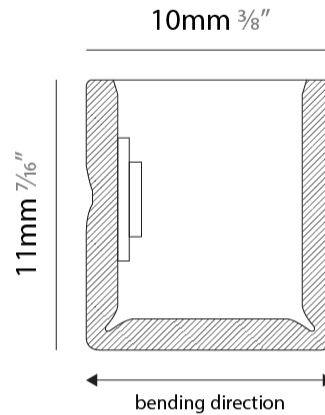

PROJECT
TYPE
SPECIFIER
QUANTITY
DATE

1. To build a product code in our configurator select the specify button on the base model # product page
2. To build a manual product code on this datasheet choose from the options listed below in blue font and add the suffix to the base model #

GENERAL

Series: Flexlite
Subseries: Firenze Palla Monopoint
Brand: Unonovesette
Division: Exterior
Mounting Type: Surface
Mounting Location: Wall
Subcategory: Wall Effect

PHYSICAL

Shape: Curves
Length (mm): 1000
Length (in): 39 ³/₈
Width (mm): 10
Width (in): 0 ³/₈
Height (mm): 11
Height (in): 0 ⁷/₁₆
Light Distribution: Omnidirectional
Diffuser: Polyurethane - Opal
Fixture Finish: WHI
Fixture Material: PVC / Polyurethane
Cable Details: Neoprene 300mm 2x0.5 mm2
Upon Request: Custom length - maximum of 5 meters

ELECTRICAL

Lamp Type: LED
Input Wattage (W): 13.57/m
Total Output Wattage (W): 11.21/m
Dimming: Non-Dimmable / 0-10V Dimming
Driver Included: No
Driver Location: Remote
Driver Type: Constant Voltage - Universal
Driver Class: Class 2
Input Voltage (V): 120 - 277
Output Voltage (V): 24

LED

Color Temperature (°K): 2700 / 3150 / 4300 / 5250
Max. Delivered Lumen (lm): 470 (3150K)
CRI: >85 CRI
Lamp Life (hrs): 50000
Upon Request: Dim to Warm

OPTICAL

Optic°: 120° Diffused light

RATINGS AND CERTIFICATIONS

Certified By: Certified for North American Standards
IP rating: IP68 (for permanent submersion 5m)