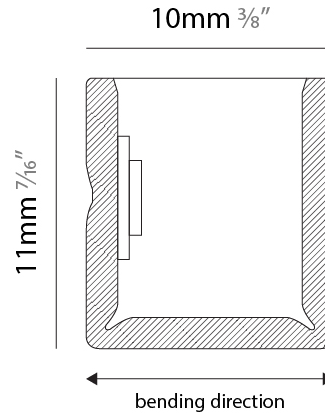

E12W0004-

base number _____ Color _____
Temperature _____

1. To build a product code in our configurator select the specify button on the base model # product page
2. To build a manual product code on this datasheet choose from the options listed below in blue font and add the suffix to the base model #

GENERAL

Series: Flexlite
Subseries: Firenze Palla Monopoint
Brand: Unonovesette
Division: Exterior
Mounting Type: Surface
Mounting Location: Wall
Subcategory: Wall Effect

PHYSICAL

Shape: Curves
Length (mm): 1000
Length (in): 39 ³/₈
Width (mm): 10
Width (in): 0 ³/₈
Height (mm): 11
Height (in): 0 ⁷/₁₆
Light Distribution: Omnidirectional
Diffuser: Polyurethane - Opal
Fixture Finish: WHI
Fixture Material: PVC / Polyurethane
Cable Details: Neoprene 300mm 2x0.5 mm2
Upon Request: Custom length - maximum of 5 meters

ELECTRICAL

Lamp Type: LED
Input Wattage (W): 13.57/m
Total Output Wattage (W): 11.21/m
Dimming: Non-Dimmable / 0-10V Dimming
Driver Included: No
Driver Location: Remote
Driver Type: Constant Voltage - Universal
Driver Class: Class 2
Input Voltage (V): 120 - 277
Output Voltage (V): 24

LED

Color Temperature (°K): 2700 / 3150 / 4300 / 5250
Max. Delivered Lumen (lm): 470 (3150K)
CRI: >85 CRI
Lamp Life (hrs): 50000
Upon Request: Dim to Warm

OPTICAL

Optic°: 120° Diffused light

RATINGS AND CERTIFICATIONS

Certified By: Certified for North American Standards
IP rating: IP68 (for permanent submersion 5m)