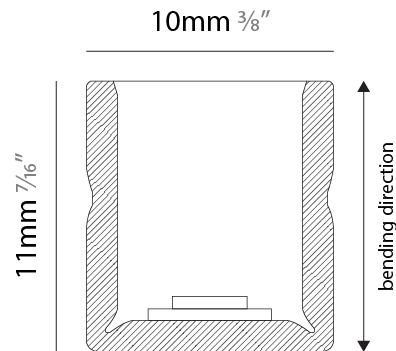

GENERAL

Series: Flexlite
 Subseries: Flexlite Wave
 Brand: Unonovesette
 Division: Exterior
 Mounting Type: Surface
 Mounting Location: Wall
 Subcategory: Wall Effect

PHYSICAL

Shape: Abstract
 Length (mm): 1000
 Length (in): 39 7/8
 Width (mm): 10
 Width (in): 0 3/8
 Height (mm): 11
 Height (in): 0 7/16
 Light Distribution: Omnidirectional
 Diffuser: Polyurethane - Opal
 Fixture Finish: WHI
 Fixture Material: PVC / Polyurethane
 Cable Details: Neoprene 300mm 2x0.5 mm2
 Upon Request: Custom length - maximum of 5 meters

Certified By: Certified for North American Standards
 IP rating: IP68 (for permanent submersion 5m)

PROJECT	_____
TYPE	_____
SPECIFIER	_____
QUANTITY	_____
DATE	_____

FLEXLITE WAVE SURFACE

E12W0008-

base number _____
 Color _____
 Temperature _____

GENERAL

Series: Flexlite
 Subseries: Flexlite Wave
 Brand: Unonovesette
 Division: Exterior
 Mounting Type: Surface
 Mounting Location: Wall
 Subcategory: Wall Effect

PHYSICAL

Shape: Abstract
 Length (mm): 1000
 Length (in): 39 ³/₈
 Width (mm): 10
 Width (in): 0 ³/₈
 Height (mm): 11
 Height (in): 0 ⁷/₁₆
 Light Distribution: Omnidirectional
 Diffuser: Polyurethane - Opal
 Fixture Finish: WHI
 Fixture Material: PVC / Polyurethane
 Cable Details: Neoprene 300mm 2x0.5 mm2
 Upon Request: Custom length - maximum of 5 meters