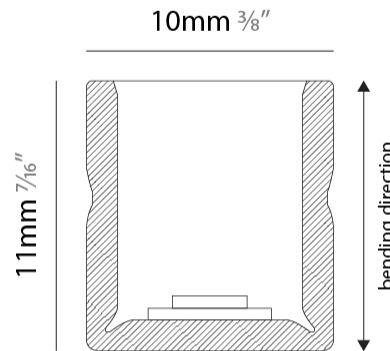

FLEXLITE WAVE SURFACE

E12W0009-

base number Color
Temperature

1. To build a product code in our configurator select the specify button on the base model # product page
2. To build a manual product code on this datasheet choose from the options listed below in blue font and add the suffix to the base model #

GENERAL

Series: Flexlite
Subseries: Flexlite Wave
Brand: Unonovesette
Division: Exterior
Mounting Type: Surface
Mounting Location: Wall
Subcategory: Wall Effect

PHYSICAL

Shape: Abstract
Length (mm): 1000
Length (in): 39 ³/₈
Width (mm): 10
Width (in): 0 ³/₈
Height (mm): 11
Height (in): 0 ⁷/₁₆
Light Distribution: Omnidirectional
Diffuser: Polyurethane - Opal
Fixture Finish: WHI
Fixture Material: PVC / Polyurethane
Cable Details: Neoprene 300mm 2x0.5 mm2
Upon Request: Custom length - maximum of 5 meters

ELECTRICAL

Lamp Type: LED
Input Wattage (W): 13.57/m
Total Output Wattage (W): 11.21/m
Dimming: Non-Dimmable / 0-10V Dimming
Driver Included: No
Driver Location: Remote
Driver Type: Constant Voltage - Universal
Driver Class: Class 2
Input Voltage (V): 120 - 277
Output Voltage (V): 24

LED

Color Temperature (°K): 2700 / 3050 / 4250 / 5100
Max. Delivered Lumen (lm): 420 (3050K)
CRI: >90 CRI
Lamp Life (hrs): 100000
Upon Request: Dim to Warm

OPTICAL

Optic°: 120° Diffused light

RATINGS AND CERTIFICATIONS

Certified By: Certified for North American Standards
IP rating: IP68 (for permanent submersion 5m)