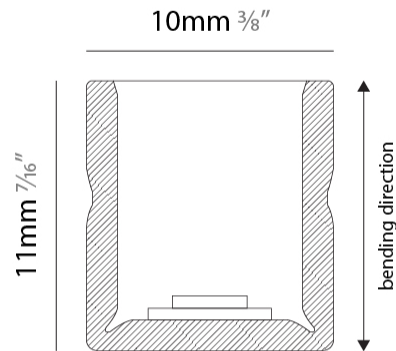

E12W0008-

base number _____
Color _____
Temperature _____

1. To build a product code in our configurator select the specify button on the base model # product page
2. To build a manual product code on this datasheet choose from the options listed below in blue font and add the suffix to the base model #

GENERAL

Series: Flexlite
Subseries: Flexlite Wave
Brand: Unonovesette
Division: Exterior
Mounting Type: Surface
Mounting Location: Wall
Subcategory: Wall Effect

PHYSICAL

Shape: Abstract
Length (mm): 1000
Length (in): 39 ³/₈
Width (mm): 10
Width (in): 0 ³/₈
Height (mm): 11
Height (in): 0 ⁷/₁₆
Light Distribution: Omnidirectional
Diffuser: Polyurethane - Opal
Fixture Finish: WHI
Fixture Material: PVC / Polyurethane
Cable Details: Neoprene 300mm 2x0.5 mm2
Upon Request: Custom length - maximum of 5 meters

ELECTRICAL

Lamp Type: LED
Input Wattage (W): 13.57/m
Total Output Wattage (W): 11.21/m
Dimming: Non-Dimmable / 0-10V Dimming
Driver Included: No
Driver Location: Remote
Driver Type: Constant Voltage - Universal
Driver Class: Class 2
Input Voltage (V): 120 - 277
Output Voltage (V): 24

LED

Color Temperature (°K): 2700 / 3050 / 4250 / 5100
Max. Delivered Lumen (lm): 420 (3050K)
CRI: >85 CRI
Lamp Life (hrs): 100000
Upon Request: Dim to Warm

OPTICAL

Optic°: 120° Diffused light

RATINGS AND CERTIFICATIONS

Certified By: Certified for North American Standards
IP rating: IP68 (for permanent submersion 5m)