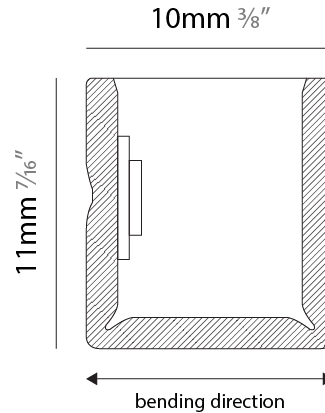

E12W0004-

base number _____
Color _____
Temperature _____

1. To build a product code in our configurator select the specify button on the base model # product page
2. To build a manual product code on this datasheet choose from the options listed below in blue font and add the suffix to the base model #

GENERAL

Series: Flexlite
Subseries: Firenze Palla Monopoint
Brand: Unonovesette
Division: Exterior
Mounting Type: Surface
Mounting Location: Wall
Subcategory: Wall Effect

PHYSICAL

Shape: Curves
Length (mm): 1000
Length (in): 39 ³/₈
Width (mm): 10
Width (in): 0 ³/₈
Height (mm): 11
Height (in): 0 ⁷/₁₆
Light Distribution: Omnidirectional
Diffuser: Polyurethane - Opal
Fixture Finish: WHI
Fixture Material: PVC / Polyurethane
Cable Details: Neoprene 300mm 2x0.5 mm2
Upon Request: Custom length - maximum of 5 meters

ELECTRICAL

Lamp Type: LED
Input Wattage (W): 13.57/m
Total Output Wattage (W): 11.21/m
Dimming: Non-Dimmable / 0-10V Dimming
Driver Included: No
Driver Location: Remote
Driver Type: Constant Voltage - Universal
Driver Class: Class 2
Input Voltage (V): 120 - 277
Output Voltage (V): 24

LED

Color Temperature (°K): 2700 / 3150 / 4300 / 5250
Max. Delivered Lumen (lm): 470 (3150K)
CRI: >85 CRI
Lamp Life (hrs): 50000
Upon Request: Dim to Warm

OPTICAL

Optic°: 120° Diffused light

RATINGS AND CERTIFICATIONS

Certified By: Certified for North American Standards
IP rating: IP68 (for permanent submersion 5m)