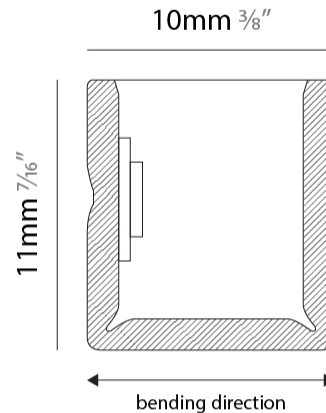

PROJECT
TYPE
SPECIFIER
QUANTITY
DATE

1. To build a product code in our configurator select the specify button on the base model # product page
2. To build a manual product code on this datasheet choose from the options listed below in blue font and add the suffix to the base model #

GENERAL

Series: Flexlite
Subseries: Firenze Palla Monopoint
Brand: Unonovesette
Division: Exterior
Mounting Type: Surface
Mounting Location: Wall
Subcategory: Wall Effect

PHYSICAL

Shape: Curves
Length (mm): 1000
Length (in): 39 ³/₈
Width (mm): 10
Width (in): 0 ³/₈
Height (mm): 11
Height (in): 0 ⁷/₁₆
Light Distribution: Omnidirectional
Diffuser: Polyurethane - Opal
Fixture Finish: WHI
Fixture Material: PVC / Polyurethane
Cable Details: Neoprene 300mm 2x0.5 mm2
Upon Request: Custom length - maximum of 5 meters

ELECTRICAL

Lamp Type: LED
Input Wattage (W): 13.57/m
Total Output Wattage (W): 11.21/m
Dimming: Non-Dimmable / 0-10V Dimming
Driver Included: No
Driver Location: Remote
Driver Type: Constant Voltage - Universal
Driver Class: Class 2
Input Voltage (V): 120 - 277
Output Voltage (V): 24

LED

Color Temperature (°K): 2700 / 3150 / 4300 / 5250
Max. Delivered Lumen (lm): 470 (3150K)
CRI: >85 CRI
Lamp Life (hrs): 50000
Upon Request: Dim to Warm

OPTICAL

Optic°: 120° Diffused light

RATINGS AND CERTIFICATIONS

Certified By: Certified for North American Standards
IP rating: IP68 (for permanent submersion 5m)