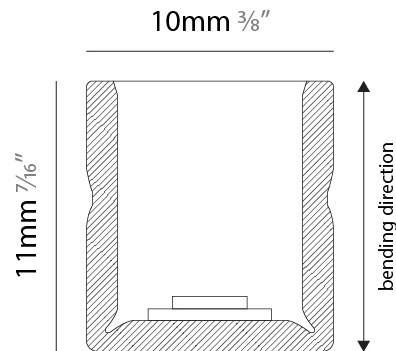

GENERAL

Series: Flexlite
 Subseries: Flexlite Wave
 Brand: Unonovesette
 Division: Exterior
 Mounting Type: Surface
 Mounting Location: Wall
 Subcategory: Wall Effect

PHYSICAL

Shape: Abstract
 Length (mm): 1000
 Length (in): 39 3/8
 Width (mm): 10
 Width (in): 0 3/8
 Height (mm): 11
 Height (in): 0 7/16
 Light Distribution: Omnidirectional
 Diffuser: Polyurethane - Opal
 Fixture Finish: WHI
 Fixture Material: PVC / Polyurethane
 Cable Details: Neoprene 300mm 2x0.5 mm2
 Upon Request: Custom length - maximum of 5 meters

Certified By: Certified for North American Standards
 IP rating: IP68 (for permanent submersion 5m)

PROJECT
TYPE
SPECIFIER
QUANTITY
DATE

FLEXLITE WAVE SURFACE

E12W0008-

base number _____
 Color _____
 Temperature _____

GENERAL

Series: Flexlite
 Subseries: Flexlite Wave
 Brand: Unonovesette
 Division: Exterior
 Mounting Type: Surface
 Mounting Location: Wall
 Subcategory: Wall Effect

PHYSICAL

Shape: Abstract
 Length (mm): 1000
 Length (in): 39 ³/₈
 Width (mm): 10
 Width (in): 0 ³/₈
 Height (mm): 11
 Height (in): 0 ⁷/₁₆
 Light Distribution: Omnidirectional
 Diffuser: Polyurethane - Opal
 Fixture Finish: WHI
 Fixture Material: PVC / Polyurethane
 Cable Details: Neoprene 300mm 2x0.5 mm2
 Upon Request: Custom length - maximum of 5 meters