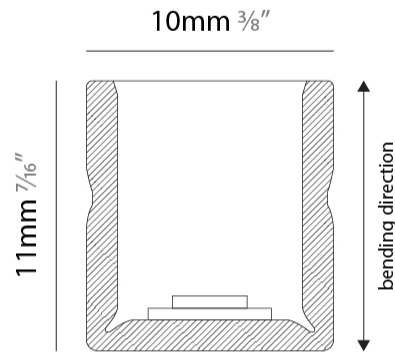

E12W0009-

base number _____
Color _____
Temperature _____

1. To build a product code in our configurator select the specify button on the base model # product page
2. To build a manual product code on this datasheet choose from the options listed below in blue font and add the suffix to the base model #

GENERAL

Series: Flexlite
Subseries: Flexlite Wave
Brand: Unonovesette
Division: Exterior
Mounting Type: Surface
Mounting Location: Wall
Subcategory: Wall Effect

PHYSICAL

Shape: Abstract
Length (mm): 1000
Length (in): 39 ³/₈
Width (mm): 10
Width (in): 0 ³/₈
Height (mm): 11
Height (in): 0 ⁷/₁₆
Light Distribution: Omnidirectional
Diffuser: Polyurethane - Opal
Fixture Finish: WHI
Fixture Material: PVC / Polyurethane
Cable Details: Neoprene 300mm 2x0.5 mm2
Upon Request: Custom length - maximum of 5 meters

ELECTRICAL

Lamp Type: LED
Input Wattage (W): 13.57/m
Total Output Wattage (W): 11.21/m
Dimming: Non-Dimmable / 0-10V Dimming
Driver Included: No
Driver Location: Remote
Driver Type: Constant Voltage - Universal
Driver Class: Class 2
Input Voltage (V): 120 - 277
Output Voltage (V): 24

LED

Color Temperature (°K): 2700 / 3050 / 4250 / 5100
Max. Delivered Lumen (lm): 420 (3050K)
CRI: >90 CRI
Lamp Life (hrs): 100000
Upon Request: Dim to Warm

OPTICAL

Optic°: 120° Diffused light

RATINGS AND CERTIFICATIONS

Certified By: Certified for North American Standards
IP rating: IP68 (for permanent submersion 5m)