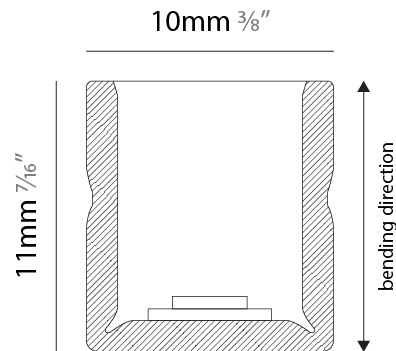

GENERAL

Series: Flexlite
 Subseries: Flexlite Wave
 Brand: Unonovesette
 Division: Exterior
 Mounting Type: Surface
 Mounting Location: Wall
 Subcategory: Wall Effect

PHYSICAL

Shape: Abstract
 Length (mm): 1000
 Length (in): 39 3/8
 Width (mm): 10
 Width (in): 0 3/8
 Height (mm): 11
 Height (in): 0 7/16
 Light Distribution: Omnidirectional
 Diffuser: Polyurethane - Opal
 Fixture Finish: WHI
 Fixture Material: PVC / Polyurethane
 Cable Details: Neoprene 300mm 2x0.5 mm2
 Upon Request: Custom length - maximum of 5 meters

Certified By: Certified for North American Standards
 IP rating: IP68 (for permanent submersion 5m)

PROJECT
TYPE
SPECIFIER
QUANTITY
DATE

FLEXLITE WAVE SURFACE

E12W0008-

base number _____
 Color _____
 Temperature _____

GENERAL

Series: Flexlite
 Subseries: Flexlite Wave
 Brand: Unonovesette
 Division: Exterior
 Mounting Type: Surface
 Mounting Location: Wall
 Subcategory: Wall Effect

PHYSICAL

Shape: Abstract
 Length (mm): 1000
 Length (in): 39 3/8
 Width (mm): 10
 Width (in): 0 7/8
 Height (mm): 11
 Height (in): 0 7/16
 Light Distribution: Omnidirectional
 Diffuser: Polyurethane - Opal
 Fixture Finish: WHI
 Fixture Material: PVC / Polyurethane
 Cable Details: Neoprene 300mm 2x0.5 mm2
 Upon Request: Custom length - maximum of 5 meters

GENERAL

Series: Flexlite
 Subseries: Flexlite Wave
 Brand: Unonovesette
 Division: Exterior
 Mounting Type: Surface
 Mounting Location: Wall
 Subcategory: Wall Effect

PHYSICAL

Shape: Abstract
 Length (mm): 1000
 Length (in): 39 ³/₈
 Width (mm): 10
 Width (in): 0 ³/₈
 Height (mm): 11
 Height (in): 0 ⁷/₁₆
 Light Distribution: Omnidirectional
 Diffuser: Polyurethane - Opal
 Fixture Finish: WHI
 Fixture Material: PVC / Polyurethane
 Cable Details: Neoprene 300mm 2x0.5 mm2
 Upon Request: Custom length - maximum of 5 meters