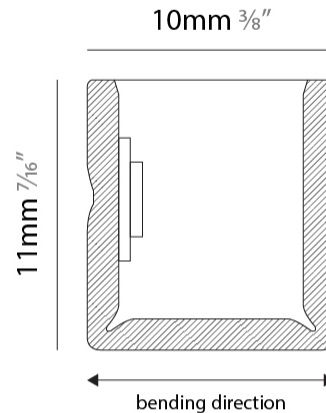

E12W0006-

base number _____
Color _____
Temperature _____

1. To build a product code in our configurator select the specify button on the base model # product page
2. To build a manual product code on this datasheet choose from the options listed below in blue font and add the suffix to the base model #

GENERAL

Series: Flexlite
Subseries: Firenze Palla Monopoint
Brand: Unonovesette
Division: Exterior
Mounting Type: Surface
Mounting Location: Wall
Subcategory: Wall Effect

PHYSICAL

Shape: Curves
Length (mm): 1000
Length (in): 39 ³/₈
Width (mm): 10
Width (in): 0 ³/₈
Height (mm): 11
Height (in): 0 ⁷/₁₆
Light Distribution: Omnidirectional
Diffuser: Polyurethane - Opal
Fixture Finish: WHI
Fixture Material: PVC / Polyurethane
Cable Details: Neoprene 300mm 2x0.5 mm²
Upon Request: Custom length - maximum of 5 meters

ELECTRICAL

Lamp Type: LED
Input Wattage (W): 13.57/m
Total Output Wattage (W): 11.21/m
Dimming: Non-Dimmable / 0-10V Dimming
Driver Included: No
Driver Location: Remote
Driver Type: Constant Voltage - Universal
Driver Class: Class 2
Input Voltage (V): 120 - 277
Output Voltage (V): 24

LED

Color Temperature (°K): 2700 / 3150 / 4300 / 5250
Max. Delivered Lumen (lm): 470 (3150K)
CRI: >85 CRI
Lamp Life (hrs): 50000
Upon Request: Dim to Warm

OPTICAL

Optic°: 120° Diffused light

RATINGS AND CERTIFICATIONS

Certified By: Certified for North American Standards
IP rating: IP68 (for permanent submersion 5m)