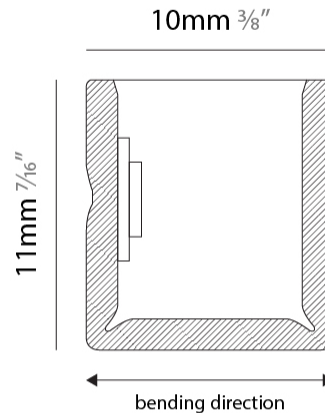

PROJECT
TYPE
SPECIFIER
QUANTITY
DATE

1. To build a product code in our configurator select the specify button on the base model # product page
2. To build a manual product code on this datasheet choose from the options listed below in blue font and add the suffix to the base model #

GENERAL

Series: Flexlite
Subseries: Firenze Palla Monopoint
Brand: Unonovesette
Division: Exterior
Mounting Type: Surface
Mounting Location: Wall
Subcategory: Wall Effect

PHYSICAL

Shape: Curves
Length (mm): 1000
Length (in): 39 ³/₈
Width (mm): 10
Width (in): 0 ⁷/₈
Height (mm): 11
Height (in): 0 ⁷/₁₆
Light Distribution: Omnidirectional
Diffuser: Polyurethane - Opal
Fixture Finish: WHI
Fixture Material: PVC / Polyurethane
Cable Details: Neoprene 300mm 2x0.5 mm2
Upon Request: Custom length - maximum of 5 meters

ELECTRICAL

Lamp Type: LED
Input Wattage (W): 13.57/m
Total Output Wattage (W): 11.21/m
Dimming: Non-Dimmable / 0-10V Dimming
Driver Included: No
Driver Location: Remote
Driver Type: Constant Voltage - Universal
Driver Class: Class 2
Input Voltage (V): 120 - 277
Output Voltage (V): 24

LED

Color Temperature (°K): 2700 / 3150 / 4300 / 5250
Max. Delivered Lumen (lm): 470 (3150K)
CRI: >85 CRI
Lamp Life (hrs): 50000
Upon Request: Dim to Warm

OPTICAL

Optic°: 120° Diffused light

RATINGS AND CERTIFICATIONS

Certified By: Certified for North American Standards
IP rating: IP68 (for permanent submersion 5m)