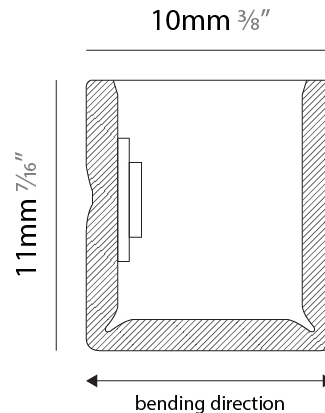

E12W0004-

base number _____
Color _____
Temperature _____

1. To build a product code in our configurator select the specify button on the base model # product page
2. To build a manual product code on this datasheet choose from the options listed below in blue font and add the suffix to the base model #

GENERAL

Series: Flexlite
Subseries: Flexlite Curve
Brand: Unonovesette
Division: Exterior
Mounting Type: Surface
Mounting Location: Wall
Subcategory: Wall Effect

PHYSICAL

Shape: Curves
Length (mm): 1000
Length (in): 39 ³/₈
Width (mm): 10
Width (in): 0 ³/₈
Height (mm): 11
Height (in): 0 ⁷/₁₆
Light Distribution: Omnidirectional
Diffuser: Polyurethane - Opal
Fixture Finish: WHI
Fixture Material: PVC / Polyurethane
Cable Details: Neoprene 300mm 2x0.5 mm²
Upon Request: Custom length - maximum of 5 meters

ELECTRICAL

Lamp Type: LED
Input Wattage (W): 13.57/m
Total Output Wattage (W): 11.21/m
Dimming: Non-Dimmable / 0-10V Dimming
Driver Included: No
Driver Location: Remote
Driver Type: Constant Voltage - Universal
Driver Class: Class 2
Input Voltage (V): 120 - 277
Output Voltage (V): 24

LED

Color Temperature (°K): 2700 / 3150 / 4300 / 5250
Max. Delivered Lumen (lm): 470 (3150K)
CRI: >85 CRI
Lamp Life (hrs): 50000
Upon Request: Dim to Warm

OPTICAL

Optic°: 120° Diffused light

RATINGS AND CERTIFICATIONS

Certified By: Certified for North American Standards
IP rating: IP68 (for permanent submersion 5m)