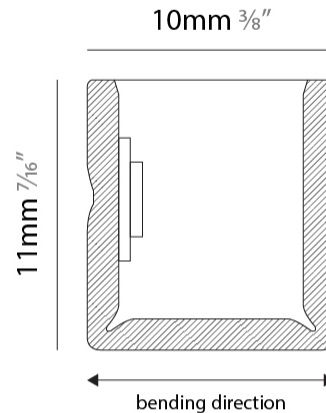

FLEXLITE CURVE SURFACE

E12W0006-

base number Color
Temperature

1. To build a product code in our configurator select the specify button on the base model # product page
2. To build a manual product code on this datasheet choose from the options listed below in blue font and add the suffix to the base model #

GENERAL

Series: Flexlite
Subseries: Flexlite Curve
Brand: Unonovesette
Division: Exterior
Mounting Type: Surface
Mounting Location: Wall
Subcategory: Wall Effect

PHYSICAL

Shape: Curves
Length (mm): 1000
Length (in): 39 ³/₈
Width (mm): 10
Width (in): 0 ³/₈
Height (mm): 11
Height (in): 0 ⁷/₁₆
Light Distribution: Omnidirectional
Diffuser: Polyurethane - Opal
Fixture Finish: WHI
Fixture Material: PVC / Polyurethane
Cable Details: Neoprene 300mm 2x0.5 mm2
Upon Request: Custom length - maximum of 5 meters

ELECTRICAL

Lamp Type: LED
Input Wattage (W): 13.57/m
Total Output Wattage (W): 11.21/m
Dimming: Non-Dimmable / 0-10V Dimming
Driver Included: No
Driver Location: Remote
Driver Type: Constant Voltage - Universal
Driver Class: Class 2
Input Voltage (V): 120 - 277
Output Voltage (V): 24

LED

Color Temperature (°K): 2700 / 3150 / 4300 / 5250
Max. Delivered Lumen (lm): 470 (3150K)
CRI: >85 CRI
Lamp Life (hrs): 50000
Upon Request: Dim to Warm

OPTICAL

Optic°: 120° Diffused light

RATINGS AND CERTIFICATIONS

Certified By: Certified for North American Standards
IP rating: IP68 (for permanent submersion 5m)