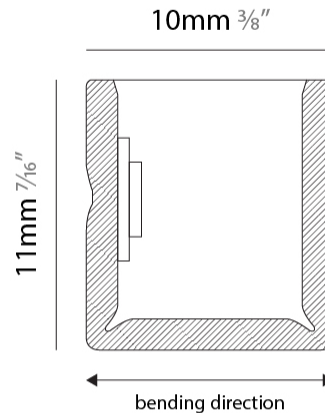

E12W0005-

base number _____
Color _____
Temperature _____

1. To build a product code in our configurator select the specify button on the base model # product page
2. To build a manual product code on this datasheet choose from the options listed below in blue font and add the suffix to the base model #

GENERAL

Series: Flexlite
Subseries: Flexlite Curve
Brand: Unonovesette
Division: Exterior
Mounting Type: Surface
Mounting Location: Wall
Subcategory: Wall Effect

PHYSICAL

Shape: Curves
Length (mm): 1000
Length (in): 39 ³/₈
Width (mm): 10
Width (in): 0 ³/₈
Height (mm): 11
Height (in): 0 ⁷/₁₆
Light Distribution: Omnidirectional
Diffuser: Polyurethane - Opal
Fixture Finish: WHI
Fixture Material: PVC / Polyurethane
Cable Details: Neoprene 300mm 2x0.5 mm2
Upon Request: Custom length - maximum of 5 meters

ELECTRICAL

Lamp Type: LED
Input Wattage (W): 13.57/m
Total Output Wattage (W): 11.21/m
Dimming: Non-Dimmable / 0-10V Dimming
Driver Included: No
Driver Location: Remote
Driver Type: Constant Voltage - Universal
Driver Class: Class 2
Input Voltage (V): 120 - 277
Output Voltage (V): 24

LED

Color Temperature (°K): 2700 / 3150 / 4300 / 5250
Max. Delivered Lumen (lm): 470 (3150K)
CRI: >85 CRI
Lamp Life (hrs): 50000
Upon Request: Dim to Warm

OPTICAL

Optic°: 120° Diffused light

RATINGS AND CERTIFICATIONS

Certified By: Certified for North American Standards
IP rating: IP68 (for permanent submersion 5m)