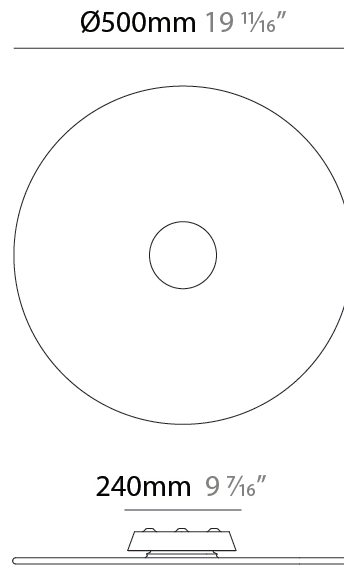

PROJECT
TYPE
SPECIFIER
QUANTITY
DATE

FLIPPO SURFACE

D112058- _____ - _____
base number   Color   Finish
                         Temperature   Options

1. To build a product code in our configurator select the specify button on the base model # product page
2. To build a manual product code on this datasheet choose from the options listed below in blue font and add the suffix to the base model #

GENERAL

Series: Flippo
Partner: Ole
Division: Design
Installation: Surface
Product Type: Ceiling Surface
Mounting Location: Ceiling
Light Distribution: Direct

PHYSICAL

Shape: Disc
Diameter (mm): 500
Diameter (in): 19 11/16
Height (mm): 55
Height (in): 2 3/16
Diffuser: PMMA - Opal
Fixture Finish: [GBL / GWT / GSD / GGN](#)
Fixture Material: Aluminum / Polycarbonate

ELECTRICAL

Lamp Type: LED
Input Wattage (W): 10
Total Output Wattage (W): 8.5
Dimming: Non-Dimmable
Driver Included: No
Driver Location: Remote
Driver Type: Constant Current - Universal
Driver Class: Class 2
Input Voltage (V): 120
Constant Current (MA): 350

LED

Color Temperature (°K): [2700 / 3000 / 4000](#)
Max. Delivered Lumen (lm): 2159 / 2209 / 2273
CRI: >80 CRI
Lamp Life (hrs): 50000

OPTICAL

RATINGS AND CERTIFICATIONS

Certified By: Certified for North American Standards
IP rating: IP20