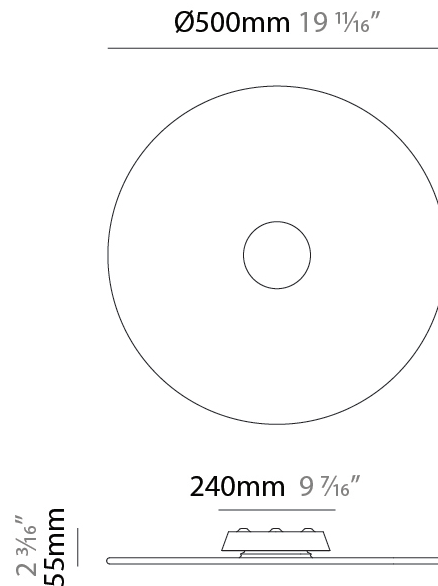

PROJECT
TYPE
SPECIFIER
QUANTITY
DATE

FLIPPO SURFACE

D112058- _____ - _____
base number   Color   Finish
                         Temperature   Options

1. To build a product code in our configurator select the specify button on the base model # product page
2. To build a manual product code on this datasheet choose from the options listed below in blue font and add the suffix to the base model #

GENERAL

Series: Flippo
Partner: Ole
Division: Design
Installation: Surface
Product Type: Ceiling Surface
Mounting Location: Ceiling
Light Distribution: Direct

PHYSICAL

Shape: Disc
Diameter (mm): 500
Diameter (in): 19 11/16
Height (mm): 55
Height (in): 2 3/16
Diffuser: PMMA - Opal
Fixture Finish: [GBL / GWT / GSD / GGN](#)
Fixture Material: Aluminum / Polycarbonate

ELECTRICAL

Lamp Type: LED
Input Wattage (W): 10
Total Output Wattage (W): 8.5
Dimming: Non-Dimmable
Driver Included: No
Driver Location: Remote
Driver Type: Constant Current - Universal
Driver Class: Class 2
Input Voltage (V): 120
Constant Current (MA): 350

LED

Color Temperature (°K): [2700 / 3000 / 4000](#)
Max. Delivered Lumen (lm): 2159 / 2209 / 2273
CRI: >80 CRI
Lamp Life (hrs): 50000

OPTICAL

RATINGS AND CERTIFICATIONS

Certified By: Certified for North American Standards
IP rating: IP20