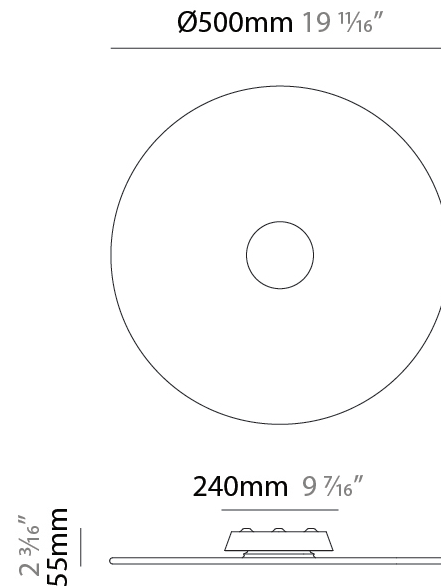

PROJECT
TYPE
SPECIFIER
QUANTITY
DATE

FLIPPO SURFACE

D112058- _____ - _____
base number   Color   Finish
                         Temperature   Options

1. To build a product code in our configurator select the specify button on the base model # product page
2. To build a manual product code on this datasheet choose from the options listed below in blue font and add the suffix to the base model #

GENERAL

Series: Flippo
Partner: Ole
Division: Design
Installation: Surface
Product Type: Ceiling Surface
Mounting Location: Ceiling
Light Distribution: Direct

PHYSICAL

Shape: Disc
Diameter (mm): 500
Diameter (in): 19 11/16
Height (mm): 55
Height (in): 2 3/16
Diffuser: PMMA - Opal
Fixture Finish: [GBL / GWT / GSD / GGN](#)
Fixture Material: Aluminum / Polycarbonate

ELECTRICAL

Lamp Type: LED
Input Wattage (W): 10
Total Output Wattage (W): 8.5
Dimming: Non-Dimmable
Driver Included: No
Driver Location: Remote
Driver Type: Constant Current - Universal
Driver Class: Class 2
Input Voltage (V): 120
Constant Current (MA): 350

LED

Color Temperature (°K): [2700 / 3000 / 4000](#)
Max. Delivered Lumen (lm): 2159 / 2209 / 2273
CRI: >80 CRI
Lamp Life (hrs): 50000

OPTICAL

RATINGS AND CERTIFICATIONS

Certified By: Certified for North American Standards
IP rating: IP20