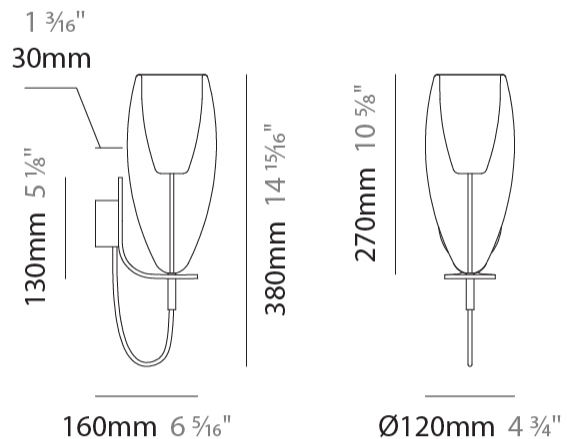

PROJECT	
TYPE	
SPECIFIER	
QUANTITY	
DATE	

FLUTE SURFACE

D143001-

base number	Finish Options	Finish Options

1. To build a product code in our configurator select the specify button on the base model # product page
2. To build a manual product code on this datasheet choose from the options listed below in blue font and add the suffix to the base model #

GENERAL

Series: Flute
Brand: Cangini & Tucci
Division: Design
Mounting Type: Surface
Mounting Location: Wall
Subcategory: Ambient

PHYSICAL

Shape: Cone
Diameter (mm): 120
Diameter (in): 4 3/4
Width (mm): 120
Width (in): 4 3/4
Height (mm): 380
Height (in): 14 15/16
Extension (mm): 160
Extension (in): 6 5/16
Light Distribution: Omnidirectional
Weight (kg): 0.76
Weight (lbs): 1.67
Diffuser: Glass - Opal
Fixture Finish: AMB / BLK / GRN / PNK / RUB / SKB / SMK / SWT / TOB / TRA
Holder Finish: CHR / WHI / BLK / BCR
Fixture Material: Glass / Metal
Cable Details: 500mm Transparent Cable
Upon Request: Black Fabric Cable

ELECTRICAL

Number of Lamps: 1
Lamp Type: LED Retrofit
Bulb Included: Bulb Not Included
Max. Wattage Per Lamp (W): 4
Lamp Base: E12

LED

OPTICAL

RATINGS AND CERTIFICATIONS

Certified By: Certified for North American Standards
IP rating: IP20