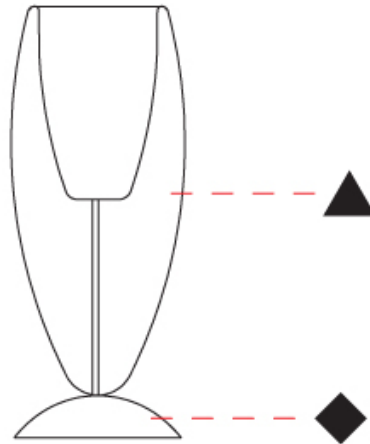

FLUTE PORTABLE

D144002-

PROJECT

TYPE

SPECIFIER

QUANTITY

DATE

D