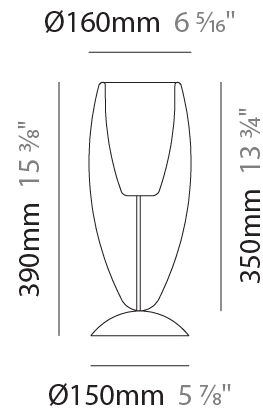

PROJECT	_____
TYPE	_____
SPECIFIER	_____
QUANTITY	_____
DATE	_____

FLUTE PORTABLE

D144002- -

base number   Finish Options   Finish Options

1. To build a product code in our configurator select the specify button on the base model # product page
2. To build a manual product code on this datasheet choose from the options listed below in blue font and add the suffix to the base model #

GENERAL

Series: Flute
Brand: Cangini & Tucci
Division: Design
Mounting Type: Portable
Mounting Location: Table
Subcategory: Ambient

PHYSICAL

Shape: Cone
Diameter (mm): 160
Diameter (in): 6 5/16
Height (mm): 390
Height (in): 15 3/8
Light Distribution: Omnidirectional
Weight (kg): 1.63
Weight (lbs): 3.59
Diffuser: Glass - Opal
Fixture Finish: AMB / BLK / GRN / PNK / RUB / SKB / SMK / SWT / TOB / TRA
Holder Finish: CHR / WHI / BLK / BCR
Fixture Material: Glass / Metal
Cable Details: Cable - Transparent

ELECTRICAL

Number of Lamps: 1
Lamp Type: LED Retrofit
Bulb Included: Bulb Not Included
Max. Wattage Per Lamp (W): 16
Lamp Base: E26
Input Voltage (V): 120
Upon Request: 277Vac / GU24

LED

OPTICAL

RATINGS AND CERTIFICATIONS

Certified By: Certified for North American Standards
IP rating: IP20