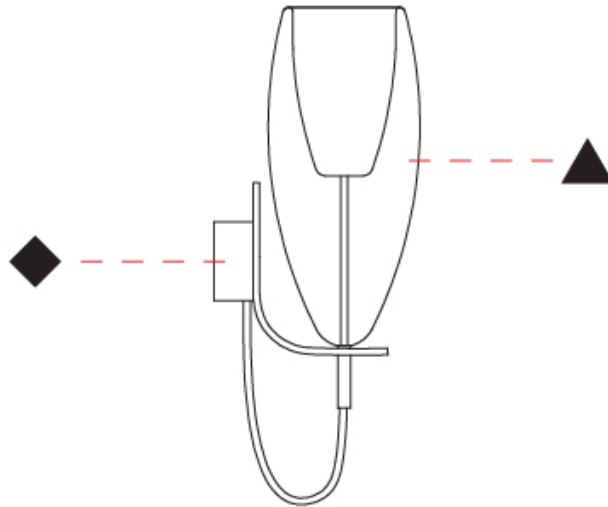

FLUTE SURFACE

D143001-

PROJECT

TYPE

SPECIFIER

QUANTITY

DATE

D