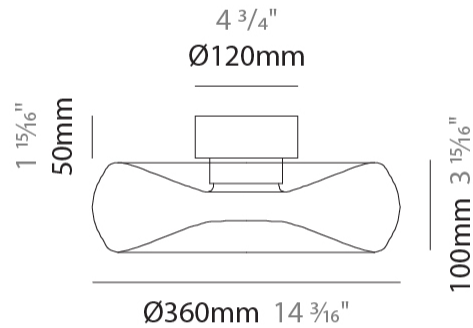

GENERAL

Series: Fold
 Brand: Cangini & Tucci
 Division: Design
 Mounting Type: Surface
 Mounting Location: Ceiling
 Subcategory: Ambient

PHYSICAL

Shape: Abstract
 Diameter (mm): 360
 Diameter (in): 14 ³/₁₆
 Height (mm): 150
 Height (in): 5 ⁷/₈
 Light Distribution: Omnidirectional
 Weight (kg): 1.735
 Weight (lbs): 3.83
 Fixture Finish: [AMB](#) / [GRN](#) / [PNK](#) / [RUB](#) / [SKB](#) / [SMK](#) / [TOB](#) / [TRA](#)
 Holder Finish: CHR / BLK
 Fixture Material: Glass / Metal
 Cable Details: 1500mm Transparent Cable
 Upon Request: Black Fabric Cable

LED

Color Temperature (°K): [2700](#) / [3000](#)
 Nominal Lumen (lm): 2370
 CRI: >95 CRI

OPTICAL

RATINGS AND CERTIFICATIONS

Certified By: Certified for North American Standards
 IP rating: IP20

FOLD SURFACE

GENERAL

Series: Fold
Brand: Cangini & Tucci
Division: Design
Mounting Type: Surface
Mounting Location: Wall
Subcategory: Ambient

PHYSICAL

Shape: Abstract
Diameter (mm): 360
Diameter (in): 14 ³ / ₁₆
Height (mm): 360
Depth (mm): 150
Height (in): 14 ³ / ₁₆
Depth (in): 5 ⁷ / ₁₆
Light Distribution: Omnidirectional
Weight (kg): 1.735
Weight (lbs): 3.83
Fixture Finish: AMB / GRN / PNK / RUB / SKB / SMK / TOB / TRA
Holder Finish: CHR / BLK
Fixture Material: Glass / Metal
Cable Details: 1500mm Transparent Cable
Upon Request: Black Fabric Cable