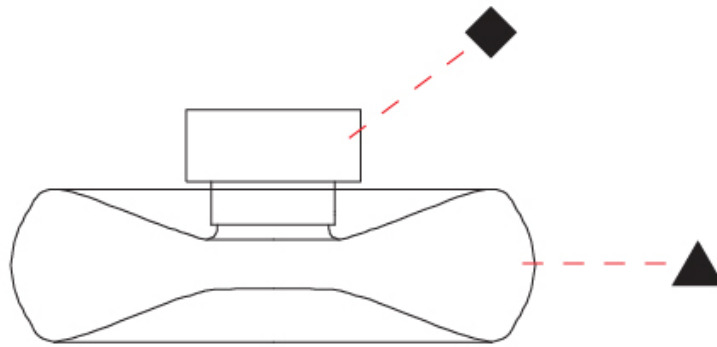

FOLD SURFACE

D142001-

PROJECT
TYPE
SPECIFIER
QUANTITY
DATE

D