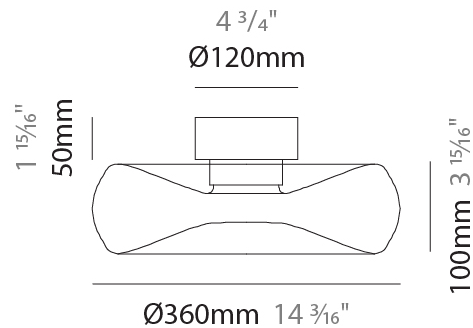

FOLD SURFACE

D142001-

base number   Color   Finish   Finish
Temperature   Options   Options

1. To build a product code in our configurator select the specify button on the base model # product page
2. To build a manual product code on this datasheet choose from the options listed below in blue font and add the suffix to the base model #

GENERAL

Series: Fold
Partner: Cangini & Tucci
Division: Design
Installation: Surface
Product Type: Ceiling Surface
Mounting Location: Ceiling

PHYSICAL

Shape: Abstract
Diameter (mm): 360
Diameter (in): 14 ³/₁₆
Height (mm): 150
Height (in): 5 ⁷/₈
Weight (kg): 1.735
Weight (lbs): 3.83
Fixture Finish: [AMB](#) / [GRN](#) / [PNK](#) / [RUB](#) / [SKB](#) / [SMK](#) / [TOB](#) / [TRA](#)
Holder Finish: CHR / BLK
Fixture Material: Glass / Metal
Primary Material: Glass - Borosilicate
Cable Details: 1500mm Transparent Cable
Upon Request: Black Fabric Cable

ELECTRICAL

Lamp Type: LED
Input Wattage (W): 14
Total Output Wattage (W): 11.7
Dimming: Phase Dimming (120Vac Only)
Driver Included: Yes
Driver Location: Integrated
Driver Type: Constant Current - 120 / 277Vac
Driver Class: Class 2
Input Voltage (V): 120 - 277
Constant Current (MA): 350
Upon Request: 0-10Vdc dimming / Non-dimming 120-277Vac

LED

Color Temperature (°K): [2700](#) / [3000](#)
Nominal Lumen (lm): 2370
CRI: >95 CRI

OPTICAL

RATINGS AND CERTIFICATIONS

Certified By: Certified for North American Standards
IP rating: IP20