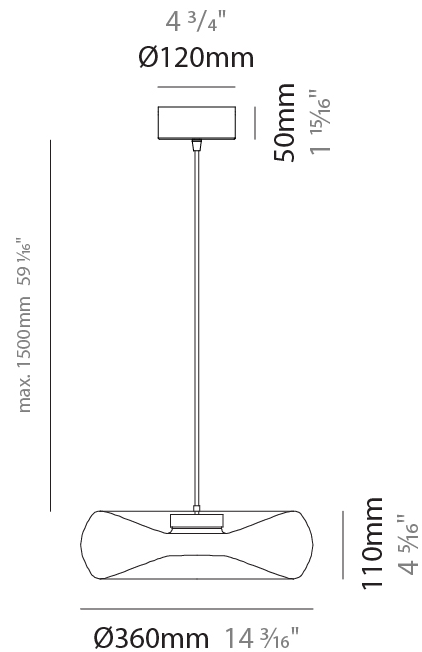

GENERAL

Series: Fold
Subseries: Fold Monopoint
Partner: Cangini & Tucci
Division: Design
Installation: Suspension
Product Type: Pendant
Mounting Location: Ceiling

PHYSICAL

Shape: Abstract
Diameter (mm): 360
Diameter (in): 14 ³/₁₆
Height (mm): 100
Height (in): 3 ¹⁵/₁₆
Max. Overall Height (mm): 1600
Max. Overall Height (in): 63
Weight (kg): 1.835
Weight (lbs): 4.05
Fixture Finish: [AMB / GRN / PNK / RUB / SKB / SMK / TOB / TRA](#)
Holder Finish: CHR / BLK
Fixture Material: Glass / Metal
Primary Material: Glass - Borosilicate
Cable Details: 1500mm Transparent Cable
Upon Request: Black Fabric Cable

ELECTRICAL

Lamp Type: LED
Input Wattage (W): 20
Total Output Wattage (W): 17
Dimming: Non-Dimming / Phase Dimming (120vac Only)
Driver Included: Yes
Driver Location: Integrated
Driver Type: Constant Current - Universal
Driver Class: Class 2
Housing: ENCP3
Input Voltage (V): 120 - 277
Constant Current (MA): 500
Upon Request: 0-10Vdc dimming / Non-dimming 120-277Vac (Remote)

LED

Color Temperature (°K): [2700 / 3000](#)
Nominal Lumen (lm): 2370
CRI: >95 CRI
Lamp Life (hrs): 50000

OPTICAL

RATINGS AND CERTIFICATIONS

Certified By: Certified for North American Standards
IP rating: IP20

PROJECT
TYPE
SPECIFIER
QUANTITY
DATE