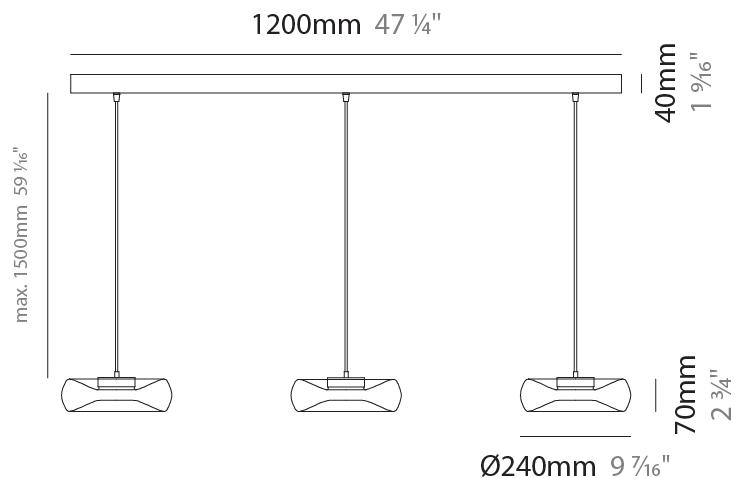

1. To build a product code in our configurator select the specify button on the base model # product page
2. To build a manual product code on this datasheet choose from the options listed below in blue font and add the suffix to the base model #

GENERAL

Series: Fold
Subseries: Fold 3 Light Linear
Partner: Cangini & Tucci
Division: Design
Installation: Suspension
Product Type: Pendant
Mounting Location: Ceiling

PHYSICAL

Shape: Abstract
Diameter (mm): 240
Diameter (in): 9 7/16
Length (mm): 1240
Length (in): 48 13/16
Height (mm): 1500
Height (in): 59 1/16
Weight (kg): 4.59
Weight (lbs): 10.12
Fixture Finish: AMB / GRN / PNK / RUB / SKB / SMK / TOB / TRA
Holder Finish: CHR / BLK
Accent Finish: CHR / MWH / MBK / BCR
Fixture Material: Glass / Metal
Primary Material: Glass - Borosilicate
Cable Details: 1500mm Transparent Cable
Upon Request: Black Fabric Cable

ELECTRICAL

Lamp Type: LED
Input Wattage (W): 52
Total Output Wattage (W): 35.1
Dimming: Phase Dimming (120Vac Only)
Driver Included: Yes
Driver Location: Integrated
Driver Type: Constant Current - 120Vac
Driver Class: Class 2
Input Voltage (V): 120 - 277
Constant Current (MA): 500
Upon Request: 0-10Vdc dimming / Non-dimming 120-277Vac

LED

Color Temperature (°K): 2700 / 3000
Nominal Lumen (lm): 7110
CRI: >95 CRI

OPTICAL

RATINGS AND CERTIFICATIONS

Certified By: Certified for North American Standards
IP rating: IP20