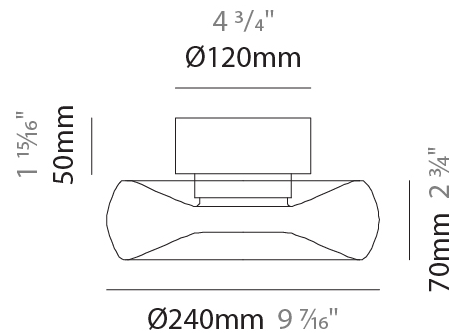

PROJECT
TYPE
SPECIFIER
QUANTITY
DATE

FOLD SURFACE

D142000-

base number   Color Temperature   Finish Options   Finish Options

1. To build a product code in our configurator select the specify button on the base model # product page
2. To build a manual product code on this datasheet choose from the options listed below in blue font and add the suffix to the base model #

GENERAL

Series: Fold
Partner: Cangini & Tucci
Division: Design
Installation: Surface
Product Type: Ceiling Surface
Mounting Location: Ceiling

PHYSICAL

Shape: Abstract
Diameter (mm): 240
Diameter (in): 9 7/16
Height (mm): 120
Height (in): 4 3/4
Weight (kg): 1.135
Weight (lbs): 2.50
Fixture Finish: [AMB](#) / [GRN](#) / [PNK](#) / [RUB](#) / [SKB](#) / [SMK](#) / [TOB](#) / [TRA](#)
Holder Finish: [CHR](#) / [BLK](#)
Fixture Material: Glass / Metal
Primary Material: Glass - Borosilicate
Cable Details: 1500mm Transparent Cable
Upon Request: Black Fabric Cable

ELECTRICAL

Lamp Type: LED
Input Wattage (W): 14
Total Output Wattage (W): 11.7
Dimming: Phase Dimming (120Vac Only)
Driver Included: Yes
Driver Location: Integrated
Driver Type: Constant Current - 120Vac
Driver Class: Class 2
Input Voltage (V): 120 - 277
Constant Current (MA): 350
Upon Request: 0-10Vdc dimming / Non-dimming 120-277Vac

LED

Color Temperature (°K): [2700](#) / [3000](#)
Nominal Lumen (lm): 1615
CRI: >95 CRI

OPTICAL

RATINGS AND CERTIFICATIONS

Certified By: Certified for North American Standards
IP rating: IP20