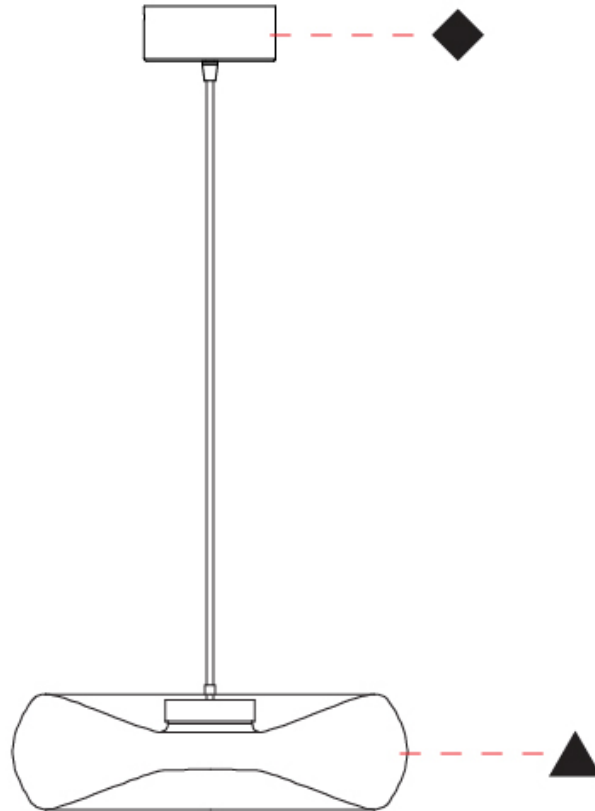

FOLD MONOPOINT SUSPENSION

D141025-

PROJECT

TYPE

SPECIFIER

QUANTITY

DATE

D