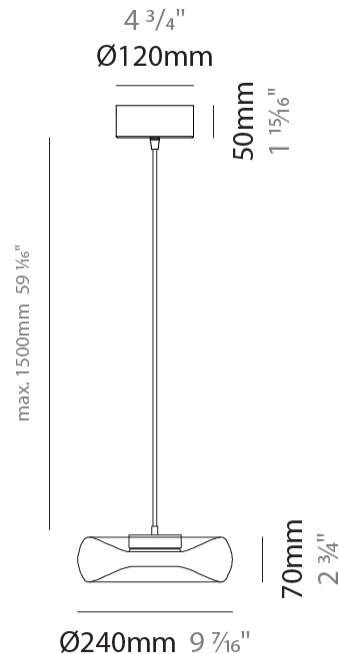

base number	Color	Finish	Finish
	Temperature	Options	Options

1. To build a product code in our configurator select the specify button on the base model # product page
2. To build a manual product code on this datasheet choose from the options listed below in blue font and add the suffix to the base model #

GENERAL

Series: Fold
Subseries: Fold Monopoint
Partner: Cangini & Tucci
Division: Design
Installation: Suspension
Product Type: Pendant
Mounting Location: Ceiling

PHYSICAL

Shape: Abstract
Diameter (mm): 240
Diameter (in): 9 7/16
Height (mm): 70
Height (in): 2 3/4
Max. Overall Height (mm): 1570
Max. Overall Height (in): 61 13/16
Weight (kg): 1.235
Weight (lbs): 2.72
Fixture Finish: AMB / GRN / PNK / RUB / SKB / SMK / TOB / TRA
Holder Finish: CHR / BLK
Fixture Material: Glass / Metal
Primary Material: Glass - Borosilicate
Cable Details: 1500mm Transparent Cable
Upon Request: Black Fabric Cable

ELECTRICAL

Lamp Type: LED
Input Wattage (W): 20
Total Output Wattage (W): 17
Dimming: Phase Dimming (120Vac Only)
Driver Included: Yes
Driver Location: Integrated
Driver Type: Constant Current - 120Vac
Driver Class: Class 2
Input Voltage (V): 120 - 277
Constant Current (MA): 500
Upon Request: 0-10Vdc dimming / Non-dimming 120-277Vac

LED

Color Temperature (°K): 2700 / 3000
Nominal Lumen (lm): 2370
CRI: >95 CRI

OPTICAL

RATINGS AND CERTIFICATIONS

Certified By: Certified for North American Standards
IP rating: IP20