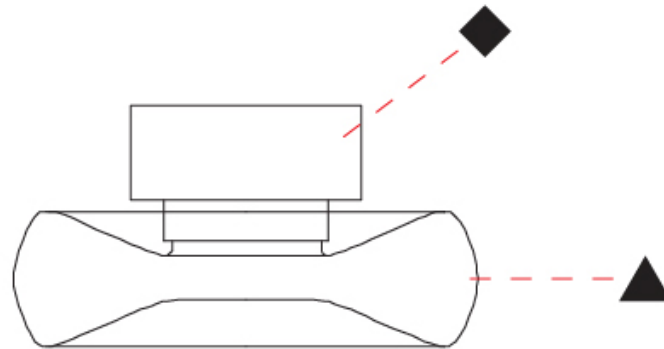

FOLD SURFACE

D142000-

PROJECT

TYPE

SPECIFIER

QUANTITY

DATE

D