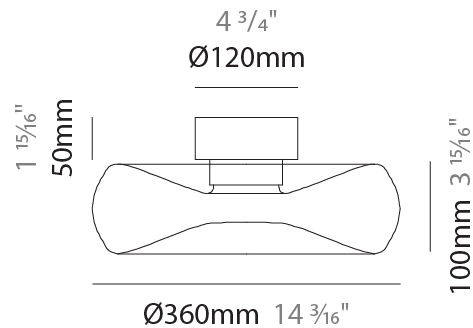

FOLD SURFACE

D142001-

base number   Color   Finish   Finish
Temperature   Options   Options

1. To build a product code in our configurator select the specify button on the base model # product page
2. To build a manual product code on this datasheet choose from the options listed below in blue font and add the suffix to the base model #

GENERAL

Series: Fold
Partner: Cangini & Tucci
Division: Design
Installation: Surface
Product Type: Ceiling Surface
Mounting Location: Ceiling

PHYSICAL

Shape: Abstract
Diameter (mm): 360
Diameter (in): 14 ³/₁₆
Height (mm): 150
Height (in): 5 ⁷/₈
Weight (kg): 1.735
Weight (lbs): 3.83
Fixture Finish: [AMB](#) / [GRN](#) / [PNK](#) / [RUB](#) / [SKB](#) / [SMK](#) / [TOB](#) / [TRA](#)
Holder Finish: [CHR](#) / [BLK](#)
Fixture Material: Glass / Metal
Primary Material: Glass - Borosilicate
Cable Details: 1500mm Transparent Cable
Upon Request: Black Fabric Cable

ELECTRICAL

Lamp Type: LED
Input Wattage (W): 14
Total Output Wattage (W): 11.7
Dimming: Phase Dimming (120Vac Only)
Driver Included: Yes
Driver Location: Integrated
Driver Type: Constant Current - 120 / 277Vac
Driver Class: Class 2
Input Voltage (V): 120 - 277
Constant Current (MA): 350
Upon Request: 0-10Vdc dimming / Non-dimming 120-277Vac

LED

Color Temperature (°K): [2700](#) / [3000](#)
Nominal Lumen (lm): 2370
CRI: >95 CRI

OPTICAL

RATINGS AND CERTIFICATIONS

Certified By: Certified for North American Standards
IP rating: IP20