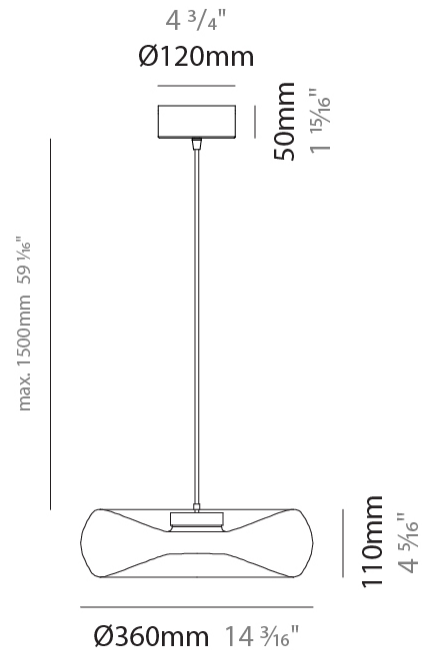

GENERAL

Series: Fold
Subseries: Fold Monopoint
Partner: Cangini & Tucci
Division: Design
Installation: Suspension
Product Type: Pendant
Mounting Location: Ceiling

PHYSICAL

Shape: Abstract
Diameter (mm): 360
Diameter (in): 14 ³/₁₆
Height (mm): 100
Height (in): 3 ¹⁵/₁₆
Max. Overall Height (mm): 1600
Max. Overall Height (in): 63
Weight (kg): 1.835
Weight (lbs): 4.05
Fixture Finish: [AMB / GRN / PNK / RUB / SKB / SMK / TOB / TRA](#)
Holder Finish: CHR / BLK
Fixture Material: Glass / Metal
Primary Material: Glass - Borosilicate
Cable Details: 1500mm Transparent Cable
Upon Request: Black Fabric Cable

ELECTRICAL

Lamp Type: LED
Input Wattage (W): 20
Total Output Wattage (W): 17
Dimming: Non-Dimming / Phase Dimming (120vac Only)
Driver Included: Yes
Driver Location: Integrated
Driver Type: Constant Current - Universal
Driver Class: Class 2
Housing: ENCP3
Input Voltage (V): 120 - 277
Constant Current (MA): 500
Upon Request: 0-10Vdc dimming / Non-dimming 120-277Vac (Remote)

LED

Color Temperature (°K): [2700 / 3000](#)
Nominal Lumen (lm): 2370
CRI: >95 CRI
Lamp Life (hrs): 50000

OPTICAL

RATINGS AND CERTIFICATIONS

Certified By: Certified for North American Standards
IP rating: IP20

PROJECT
TYPE
SPECIFIER
QUANTITY
DATE