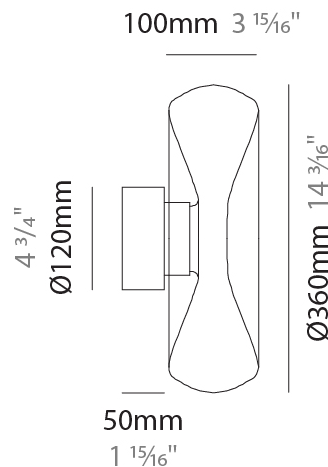

PROJECT
TYPE
SPECIFIER
QUANTITY
DATE

FOLD SURFACE

D143003-

base number	Color Temperature	Finish Options	Finish Options

1. To build a product code in our configurator select the specify button on the base model # product page
2. To build a manual product code on this datasheet choose from the options listed below in blue font and add the suffix to the base model #

GENERAL

Series: Fold
Partner: Cangini & Tucci
Division: Design
Installation: Surface
Product Type: Wall Surface
Mounting Location: Wall

PHYSICAL

Shape: Abstract
Diameter (mm): 360
Diameter (in): 14 ³/₁₆
Height (mm): 360
Depth (mm): 150
Height (in): 14 ³/₁₆
Depth (in): 5 ⁷/₁₆
Weight (kg): 1.735
Weight (lbs): 3.83
Fixture Finish: AMB / GRN / PNK / RUB / SKB / SMK / TOB / TRA
Holder Finish: CHR / BLK
Fixture Material: Glass / Metal
Primary Material: Glass - Borosilicate
Cable Details: 1500mm Transparent Cable
Upon Request: Black Fabric Cable

ELECTRICAL

Lamp Type: LED
Input Wattage (W): 14
Total Output Wattage (W): 11.7
Dimming: Phase Dimming (120Vac Only)
Driver Included: Yes
Driver Location: Integrated
Driver Type: Constant Current - 120Vac
Driver Class: Class 2
Input Voltage (V): 120 - 277
Constant Current (MA): 350
Upon Request: 0-10Vdc dimming / Non-dimming 120-277Vac

LED

Color Temperature (°K): 2700 / 3000
Nominal Lumen (lm): 1615
CRI: >95 CRI

OPTICAL

RATINGS AND CERTIFICATIONS

Certified By: Certified for North American Standards
IP rating: IP20