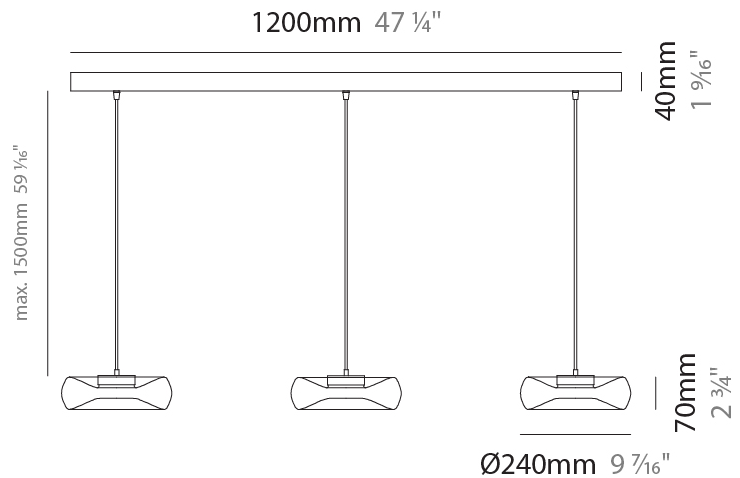

FOLD 3 LIGHT LINEAR SUSPENSION

D141028-

base number   Color   Finish
Temperature   Options

1. To build a product code in our configurator select the specify button on the base model # product page
2. To build a manual product code on this datasheet choose from the options listed below in blue font and add the suffix to the base model #

GENERAL

Series: Fold
Subseries: Fold 3 Light Linear
Brand: Cangini & Tucci
Division: Design
Mounting Type: Suspension
Mounting Location: Ceiling
Subcategory: Ambient

PHYSICAL

Shape: Abstract
Diameter (mm): 240
Diameter (in): 9 7/16
Length (mm): 1240
Length (in): 48 13/16
Height (mm): 1500
Height (in): 59 1/16
Light Distribution: Omnidirectional
Weight (kg): 4.59
Weight (lbs): 10.12
[Fixture Finish: AMB / GRN / PNK / RUB / SKB / SMK / TOB / TRA](#)
Holder Finish: PSS
Fixture Material: Glass / Metal
Cable Details: 1500mm Transparent Cable
Upon Request: Black Fabric Cable

ELECTRICAL

Lamp Type: LED
Input Wattage (W): 52
Total Output Wattage (W): 35.1
Dimming: Phase Dimming (120Vac Only)
Driver Included: Yes
Driver Location: Integrated
Driver Type: Constant Current - 120Vac
Driver Class: Class 2
Input Voltage (V): 120 - 277
Constant Current (MA): 500
Upon Request: 0-10Vdc dimming / Non-dimming 120-277Vac

LED

[Color Temperature (°K): 2700 / 3000](#)
Nominal Lumen (lm): 7110
CRI: >95 CRI

OPTICAL

RATINGS AND CERTIFICATIONS

Certified By: Certified for North American Standards
IP rating: IP20