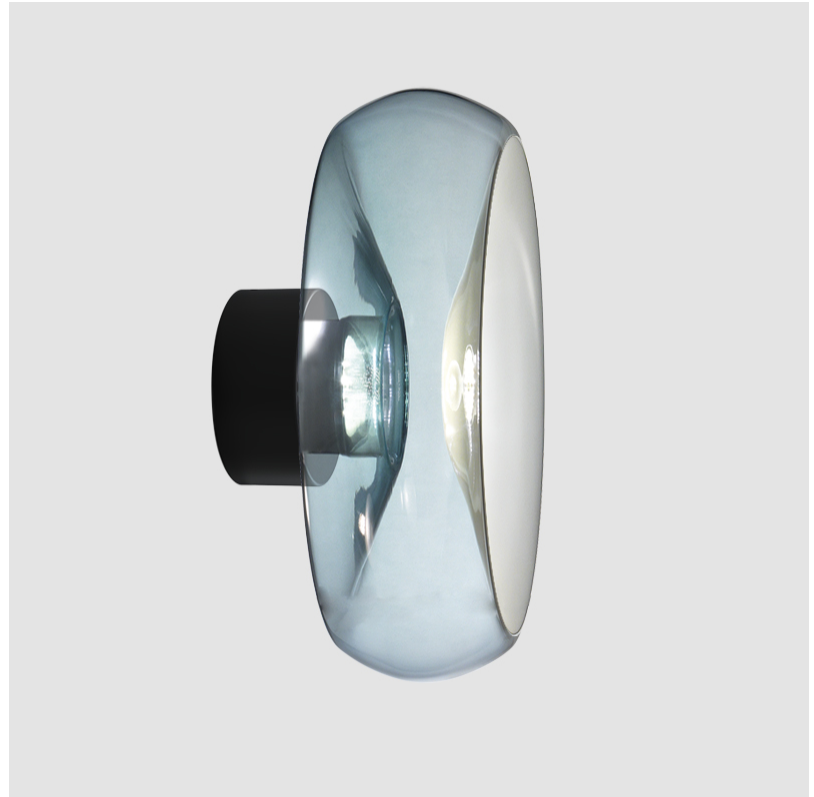

PROJECT	
TYPE	
SPECIFIER	
QUANTITY	
DATE	

FOLD SURFACE

D143003-

base number	Color	Finish	Finish
	Temperature	Options	Options

1. To build a product code in our configurator select the specify button on the base model # product page
2. To build a manual product code on this datasheet choose from the options listed below in blue font and add the suffix to the base model #

GENERAL

Series: Fold
Brand: Cangini & Tucci
Division: Design
Mounting Type: Surface
Mounting Location: Wall
Subcategory: Ambient

PHYSICAL

Shape: Abstract
Diameter (mm): 360
Diameter (in): 14 ³/₁₆
Height (mm): 360
Depth (mm): 150
Height (in): 14 ³/₁₆
Depth (in): 5 ⁷/₁₆
Light Distribution: Omnidirectional
Weight (kg): 1.735
Weight (lbs): 3.83
Fixture Finish: AMB / GRN / PNK / RUB / SKB / SMK / TOB / TRA
Holder Finish: CHR / BLK
Fixture Material: Glass / Metal
Cable Details: 1500mm Transparent Cable
Upon Request: Black Fabric Cable

ELECTRICAL

Lamp Type: LED
Input Wattage (W): 14
Total Output Wattage (W): 11.7
Dimming: Phase Dimming (120Vac Only)
Driver Included: Yes
Driver Location: Integrated
Driver Type: Constant Current - 120Vac
Driver Class: Class 2
Input Voltage (V): 120 - 277
Constant Current (MA): 350
Upon Request: 0-10Vdc dimming / Non-dimming 120-277Vac

LED

Color Temperature (°K): 2700 / 3000
Nominal Lumen (lm): 1615
CRI: >95 CRI

OPTICAL

RATINGS AND CERTIFICATIONS

Certified By: Certified for North American Standards
IP rating: IP20