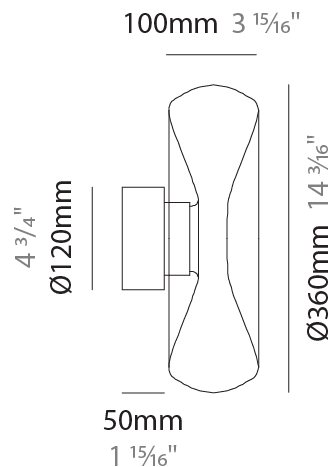

PROJECT	
TYPE	
SPECIFIER	
QUANTITY	
DATE	

FOLD SURFACE

D143003-

base number	Color	Finish	Finish
	Temperature	Options	Options

1. To build a product code in our configurator select the specify button on the base model # product page
2. To build a manual product code on this datasheet choose from the options listed below in blue font and add the suffix to the base model #

GENERAL

Series: Fold
Brand: Cangini & Tucci
Division: Design
Mounting Type: Surface
Mounting Location: Wall
Subcategory: Ambient

PHYSICAL

Shape: Abstract
Diameter (mm): 360
Diameter (in): 14 ³/₁₆
Height (mm): 360
Depth (mm): 150
Height (in): 14 ³/₁₆
Depth (in): 5 ⁷/₁₆
Light Distribution: Omnidirectional
Weight (kg): 1.735
Weight (lbs): 3.83
Fixture Finish: AMB / GRN / PNK / RUB / SKB / SMK / TOB / TRA
Holder Finish: CHR / BLK
Fixture Material: Glass / Metal
Cable Details: 1500mm Transparent Cable
Upon Request: Black Fabric Cable

ELECTRICAL

Lamp Type: LED
Input Wattage (W): 14
Total Output Wattage (W): 11.7
Dimming: Phase Dimming (120Vac Only)
Driver Included: Yes
Driver Location: Integrated
Driver Type: Constant Current - 120Vac
Driver Class: Class 2
Input Voltage (V): 120 - 277
Constant Current (MA): 350
Upon Request: 0-10Vdc dimming / Non-dimming 120-277Vac

LED

Color Temperature (°K): 2700 / 3000
Nominal Lumen (lm): 1615
CRI: >95 CRI

OPTICAL

RATINGS AND CERTIFICATIONS

Certified By: Certified for North American Standards
IP rating: IP20