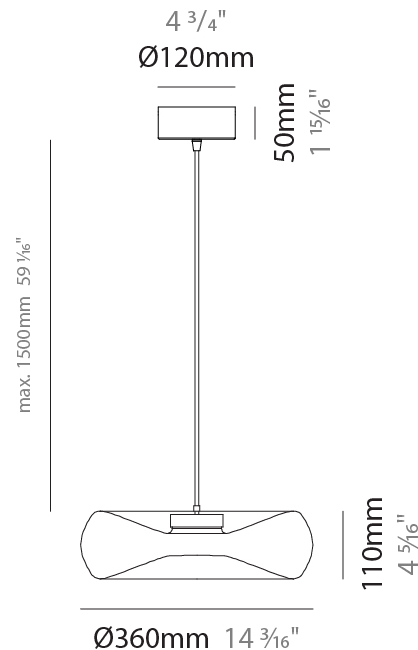

1. To build a product code in our configurator select the specify button on the base model # product page
2. To build a manual product code on this datasheet choose from the options listed below in blue font and add the suffix to the base model #

GENERAL

Series: Fold
Subseries: Fold Monopoint
Partner: Cangini & Tucci
Division: Design
Installation: Suspension
Product Type: Pendant
Mounting Location: Ceiling

PHYSICAL

Shape: Abstract
Diameter (mm): 360
Diameter (in): 14 ³/₁₆
Height (mm): 100
Height (in): 3 ¹⁵/₁₆
Max. Overall Height (mm): 1600
Max. Overall Height (in): 63
Weight (kg): 1.835
Weight (lbs): 4.05
Fixture Finish: [AMB / GRN / PNK / RUB / SKB / SMK / TOB / TRA](#)
Holder Finish: CHR / BLK
Fixture Material: Glass / Metal
Primary Material: Glass - Borosilicate
Cable Details: 1500mm Transparent Cable
Upon Request: Black Fabric Cable

ELECTRICAL

Lamp Type: LED
Input Wattage (W): 20
Total Output Wattage (W): 17
Dimming: Non-Dimming / Phase Dimming (120vac Only)
Driver Included: Yes
Driver Location: Integrated
Driver Type: Constant Current - Universal
Driver Class: Class 2
Housing: ENCP3
Input Voltage (V): 120 - 277
Constant Current (MA): 500
Upon Request: 0-10Vdc dimming / Non-dimming 120-277Vac (Remote)

LED

Color Temperature (°K): [2700 / 3000](#)
Nominal Lumen (lm): 2370
CRI: >95 CRI
Lamp Life (hrs): 50000

OPTICAL

RATINGS AND CERTIFICATIONS

Certified By: Certified for North American Standards
IP rating: IP20