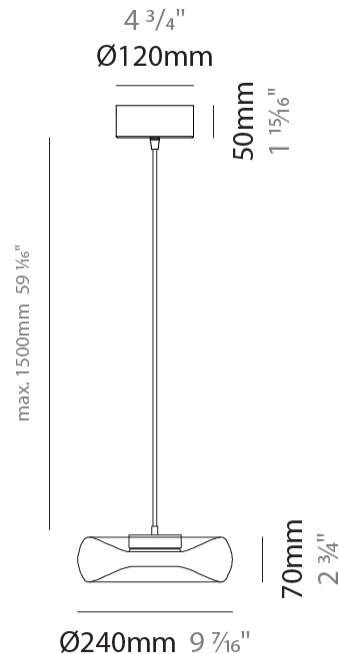

base number	Color Temperature	Finish Options	Finish Options

1. To build a product code in our configurator select the specify button on the base model # product page
2. To build a manual product code on this datasheet choose from the options listed below in blue font and add the suffix to the base model #

GENERAL

Series: Fold
Subseries: Fold Monopoint
Partner: Cangini & Tucci
Division: Design
Installation: Suspension
Product Type: Pendant
Mounting Location: Ceiling

PHYSICAL

Shape: Abstract
Diameter (mm): 240
Diameter (in): 9 7/16
Height (mm): 70
Height (in): 2 3/4
Max. Overall Height (mm): 1570
Max. Overall Height (in): 61 13/16
Weight (kg): 1.235
Weight (lbs): 2.72
Fixture Finish: AMB / GRN / PNK / RUB / SKB / SMK / TOB / TRA
Holder Finish: CHR / BLK
Fixture Material: Glass / Metal
Primary Material: Glass - Borosilicate
Cable Details: 1500mm Transparent Cable
Upon Request: Black Fabric Cable

ELECTRICAL

Lamp Type: LED
Input Wattage (W): 20
Total Output Wattage (W): 17
Dimming: Phase Dimming (120Vac Only)
Driver Included: Yes
Driver Location: Integrated
Driver Type: Constant Current - 120Vac
Driver Class: Class 2
Input Voltage (V): 120 - 277
Constant Current (MA): 500
Upon Request: 0-10Vdc dimming / Non-dimming 120-277Vac

LED

Color Temperature (°K): 2700 / 3000
Nominal Lumen (lm): 2370
CRI: >95 CRI

OPTICAL

RATINGS AND CERTIFICATIONS

Certified By: Certified for North American Standards
IP rating: IP20