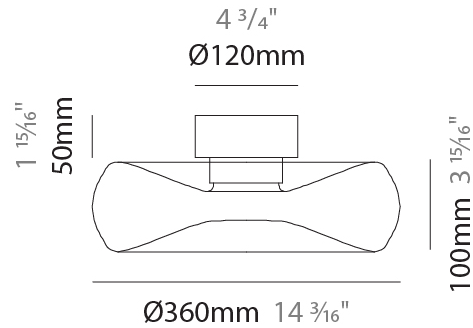

PROJECT	_____
TYPE	_____
SPECIFIER	_____
QUANTITY	_____
DATE	_____

FOLD SURFACE

D142001-

base number   Color   Finish   Finish
Temperature   Options   Options

1. To build a product code in our configurator select the specify button on the base model # product page
2. To build a manual product code on this datasheet choose from the options listed below in blue font and add the suffix to the base model #

GENERAL

Series: Fold
Brand: Cangini & Tucci
Division: Design
Mounting Type: Surface
Mounting Location: Ceiling
Subcategory: Ambient

PHYSICAL

Shape: Abstract
Diameter (mm): 360
Diameter (in): 14 ³/₁₆
Height (mm): 150
Height (in): 5 ⁷/₈
Light Distribution: Omnidirectional
Weight (kg): 1.735
Weight (lbs): 3.83
Fixture Finish: [AMB](#) / [GRN](#) / [PNK](#) / [RUB](#) / [SKB](#) / [SMK](#) / [TOB](#) / [TRA](#)
Holder Finish: CHR / BLK
Fixture Material: Glass / Metal
Cable Details: 1500mm Transparent Cable
Upon Request: Black Fabric Cable

ELECTRICAL

Lamp Type: LED
Input Wattage (W): 14
Total Output Wattage (W): 11.7
Dimming: Phase Dimming (120Vac Only)
Driver Included: Yes
Driver Location: Integrated
Driver Type: Constant Current - 120 / 277Vac
Driver Class: Class 2
Input Voltage (V): 120 - 277
Constant Current (MA): 350
Upon Request: 0-10Vdc dimming / Non-dimming 120-277Vac

LED

Color Temperature (°K): [2700](#) / [3000](#)
Nominal Lumen (lm): 2370
CRI: >95 CRI

OPTICAL

RATINGS AND CERTIFICATIONS

Certified By: Certified for North American Standards
IP rating: IP20