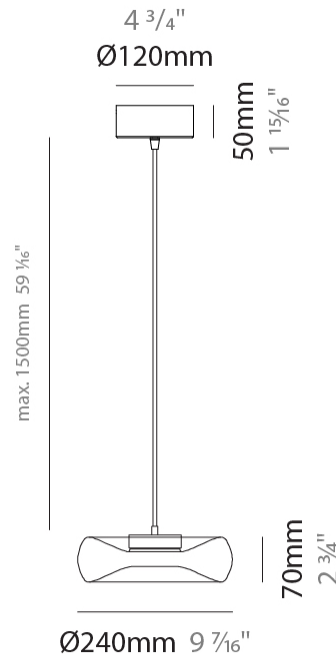

1. To build a product code in our configurator select the specify button on the base model # product page
2. To build a manual product code on this datasheet choose from the options listed below in blue font and add the suffix to the base model #

GENERAL

Series: Fold
Subseries: Fold Monopoint
Brand: Cangini & Tucci
Division: Design
Mounting Type: Suspension
Mounting Location: Ceiling
Subcategory: Ambient

PHYSICAL

Shape: Abstract
Diameter (mm): 240
Diameter (in): 9 ⁷/₁₆
Height (mm): 70
Height (in): 2 ³/₄
Max. Overall Height (mm): 1570
Max. Overall Height (in): 61 ¹³/₁₆
Light Distribution: Omnidirectional
Weight (kg): 1.235
Weight (lbs): 2.72
Fixture Finish: [AMB / GRN / PNK / RUB / SKB / SMK / TOB / TRA](#)
Holder Finish: CHR / BLK
Fixture Material: Glass / Metal
Cable Details: 1500mm Transparent Cable
Upon Request: Black Fabric Cable

ELECTRICAL

Lamp Type: LED
Input Wattage (W): 17.4
Dimming: Phase Dimming (120Vac Only)
Driver Included: Yes
Driver Location: Integrated
Driver Type: Constant Current - 120Vac
Driver Class: Class 2
Input Voltage (V): 120 - 277
Constant Current (MA): 500
Upon Request: 0-10Vdc dimming / Non-dimming 120-277Vac

LED

Color Temperature (°K): [2700 / 3000](#)
Nominal Lumen (lm): 2370
CRI: >95 CRI

OPTICAL

RATINGS AND CERTIFICATIONS

Certified By: Certified for North American Standards
IP rating: IP20

PROJECT
TYPE
SPECIFIER
QUANTITY
DATE