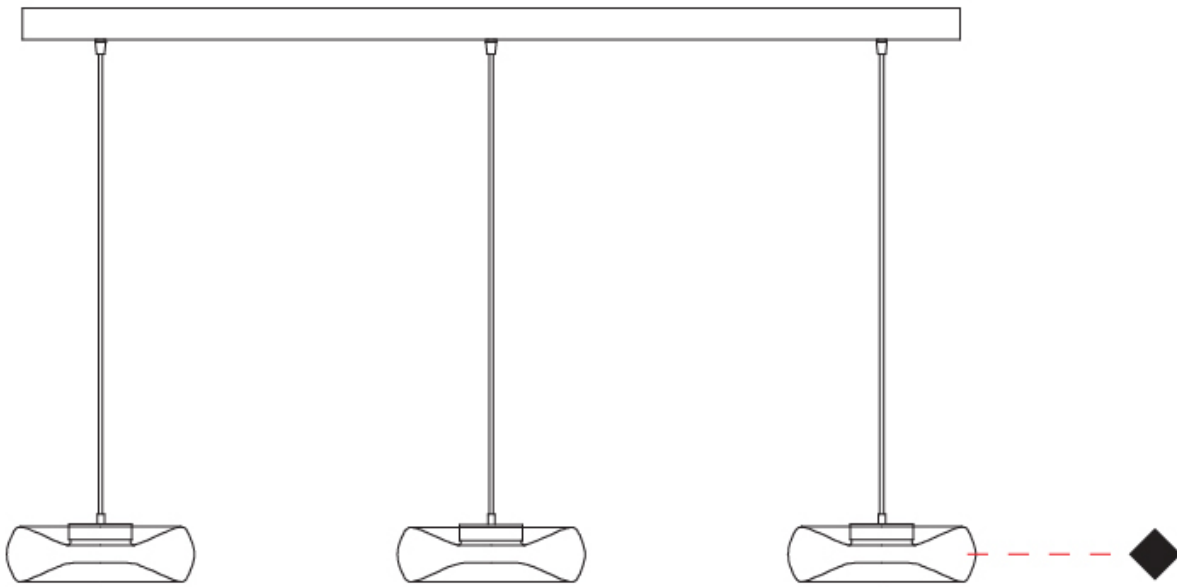

FOLD 3 LIGHT LINEAR SUSPENSION

D141028-

PROJECT	_____
TYPE	_____
SPECIFIER	_____
QUANTITY	_____
DATE	_____

D