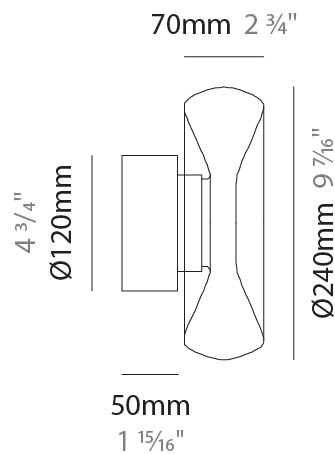

PROJECT
TYPE
SPECIFIER
QUANTITY
DATE

FOLD SURFACE

D143002-

base number	Color Temperature	Finish Options	Finish Options

1. To build a product code in our configurator select the specify button on the base model # product page
2. To build a manual product code on this datasheet choose from the options listed below in blue font and add the suffix to the base model #

GENERAL

Series: Fold
Brand: Cangini & Tucci
Division: Design
Mounting Type: Surface
Mounting Location: Wall
Subcategory: Ambient

PHYSICAL

Shape: Abstract
Diameter (mm): 240
Diameter (in): 9 7/16
Height (mm): 240
Depth (mm): 120
Height (in): 9 7/16
Depth (in): 4 3/4
Light Distribution: Omnidirectional
Weight (kg): 1.135
Weight (lbs): 2.50
Fixture Finish: AMB / GRN / PNK / RUB / SKB / SMK / TOB / TRA
Holder Finish: CHR / BLK
Fixture Material: Glass / Metal
Cable Details: 1500mm Transparent Cable
Upon Request: Black Fabric Cable

ELECTRICAL

Lamp Type: LED
Input Wattage (W): 14
Total Output Wattage (W): 11.7
Dimming: Phase Dimming (120Vac Only)
Driver Included: Yes
Driver Location: Integrated
Driver Type: Constant Current - 120Vac
Driver Class: Class 2
Input Voltage (V): 120 - 277
Constant Current (MA): 350
Upon Request: 0-10Vdc dimming / Non-dimming 120-277Vac

LED

Color Temperature (°K): 2700 / 3000
Nominal Lumen (lm): 1615
CRI: >95 CRI

OPTICAL

RATINGS AND CERTIFICATIONS

Certified By: Certified for North American Standards
IP rating: IP20