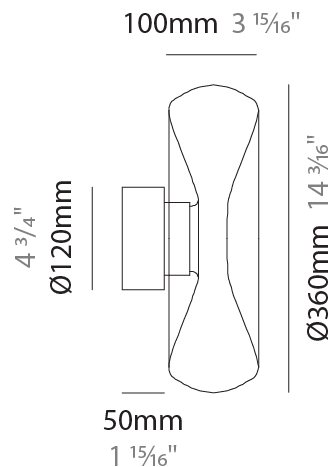

PROJECT
TYPE
SPECIFIER
QUANTITY
DATE

FOLD SURFACE

D143003-

base number	Color Temperature	Finish Options	Finish Options

1. To build a product code in our configurator select the specify button on the base model # product page
2. To build a manual product code on this datasheet choose from the options listed below in blue font and add the suffix to the base model #

GENERAL

Series: Fold
Brand: Cangini & Tucci
Division: Design
Mounting Type: Surface
Mounting Location: Wall
Subcategory: Ambient

PHYSICAL

Shape: Abstract
Diameter (mm): 360
Diameter (in): 14 ³/₁₆
Height (mm): 360
Depth (mm): 150
Height (in): 14 ³/₁₆
Depth (in): 5 ⁷/₁₆
Light Distribution: Omnidirectional
Weight (kg): 1.735
Weight (lbs): 3.83
Fixture Finish: AMB / GRN / PNK / RUB / SKB / SMK / TOB / TRA
Holder Finish: CHR / BLK
Fixture Material: Glass / Metal
Cable Details: 1500mm Transparent Cable
Upon Request: Black Fabric Cable

ELECTRICAL

Lamp Type: LED
Input Wattage (W): 14
Total Output Wattage (W): 11.7
Dimming: Phase Dimming (120Vac Only)
Driver Included: Yes
Driver Location: Integrated
Driver Type: Constant Current - 120Vac
Driver Class: Class 2
Input Voltage (V): 120 - 277
Constant Current (MA): 350
Upon Request: 0-10Vdc dimming / Non-dimming 120-277Vac

LED

Color Temperature (°K): 2700 / 3000
Nominal Lumen (lm): 1615
CRI: >95 CRI

OPTICAL

RATINGS AND CERTIFICATIONS

Certified By: Certified for North American Standards
IP rating: IP20