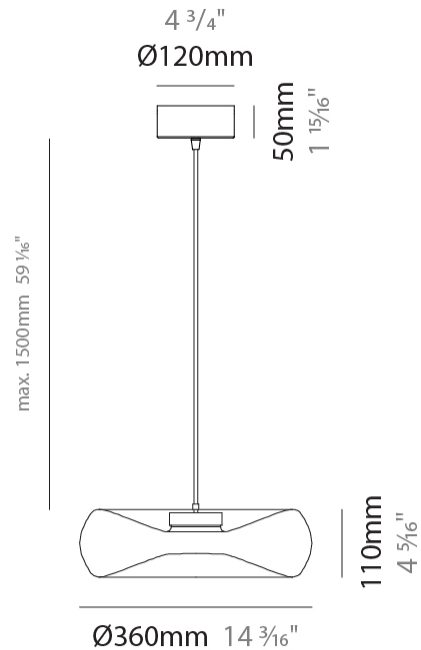

1. To build a product code in our configurator select the specify button on the base model # product page
2. To build a manual product code on this datasheet choose from the options listed below in blue font and add the suffix to the base model #

GENERAL

Series: Fold
Subseries: Fold Monopoint
Partner: Cangini & Tucci
Division: Design
Installation: Suspension
Product Type: Pendant
Mounting Location: Ceiling

PHYSICAL

Shape: Abstract
Diameter (mm): 360
Diameter (in): 14 ³/₁₆
Height (mm): 100
Height (in): 3 ¹⁵/₁₆
Max. Overall Height (mm): 1600
Max. Overall Height (in): 63
Weight (kg): 1.835
Weight (lbs): 4.05
Fixture Finish: [AMB / GRN / PNK / RUB / SKB / SMK / TOB / TRA](#)
Holder Finish: CHR / BLK
Fixture Material: Glass / Metal
Primary Material: Glass - Borosilicate
Cable Details: 1500mm Transparent Cable
Upon Request: Black Fabric Cable

ELECTRICAL

Lamp Type: LED
Input Wattage (W): 20
Total Output Wattage (W): 17
Dimming: Non-Dimming / Phase Dimming (120vac Only)
Driver Included: Yes
Driver Location: Integrated
Driver Type: Constant Current - Universal
Driver Class: Class 2
Housing: ENCP3
Input Voltage (V): 120 - 277
Constant Current (MA): 500
Upon Request: 0-10Vdc dimming / Non-dimming 120-277Vac (Remote)

LED

Color Temperature (°K): [2700 / 3000](#)
Nominal Lumen (lm): 2370
CRI: >95 CRI
Lamp Life (hrs): 50000

OPTICAL

RATINGS AND CERTIFICATIONS

Certified By: Certified for North American Standards
IP rating: IP20