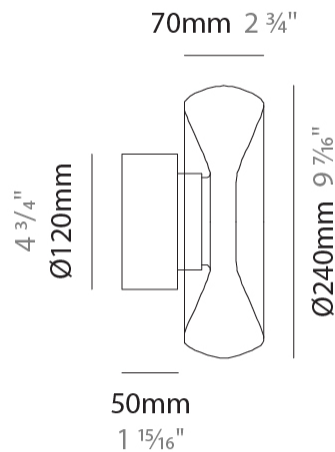

PROJECT	
TYPE	
SPECIFIER	
QUANTITY	
DATE	

FOLD SURFACE

D143002-

base number	Color	Finish	Finish
	Temperature	Options	Options

1. To build a product code in our configurator select the specify button on the base model # product page
2. To build a manual product code on this datasheet choose from the options listed below in blue font and add the suffix to the base model #

GENERAL

Series: Fold
Brand: Cangini & Tucci
Division: Design
Mounting Type: Surface
Mounting Location: Wall
Subcategory: Ambient

PHYSICAL

Shape: Abstract
Diameter (mm): 240
Diameter (in): 9 7/16
Height (mm): 240
Depth (mm): 120
Height (in): 9 7/16
Depth (in): 4 3/4
Light Distribution: Omnidirectional
Weight (kg): 1.135
Weight (lbs): 2.50
Fixture Finish: AMB / GRN / PNK / RUB / SKB / SMK / TOB / TRA
Holder Finish: CHR / BLK
Fixture Material: Glass / Metal
Cable Details: 1500mm Transparent Cable
Upon Request: Black Fabric Cable

ELECTRICAL

Lamp Type: LED
Input Wattage (W): 14
Total Output Wattage (W): 11.7
Dimming: Phase Dimming (120Vac Only)
Driver Included: Yes
Driver Location: Integrated
Driver Type: Constant Current - 120Vac
Driver Class: Class 2
Input Voltage (V): 120 - 277
Constant Current (MA): 350
Upon Request: 0-10Vdc dimming / Non-dimming 120-277Vac

LED

Color Temperature (°K): 2700 / 3000
Nominal Lumen (lm): 1615
CRI: >95 CRI

OPTICAL

RATINGS AND CERTIFICATIONS

Certified By: Certified for North American Standards
IP rating: IP20