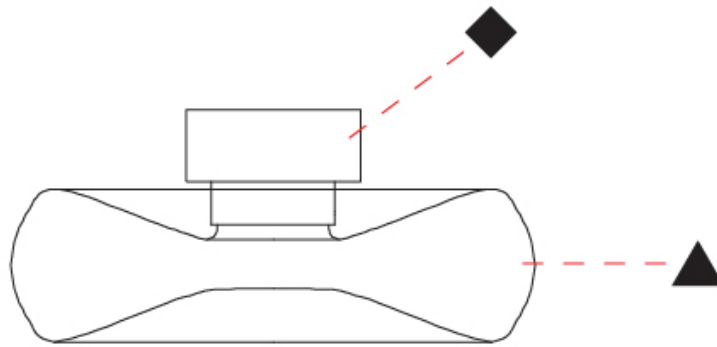

FOLD SURFACE

D142001-

PROJECT	_____
TYPE	_____
SPECIFIER	_____
QUANTITY	_____
DATE	_____

D