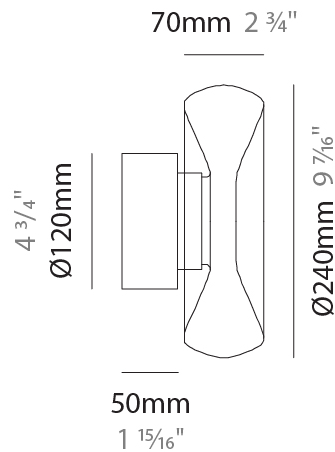

PROJECT
TYPE
SPECIFIER
QUANTITY
DATE

FOLD SURFACE

D143002-

base number	Color Temperature	Finish Options	Finish Options

1. To build a product code in our configurator select the specify button on the base model # product page
2. To build a manual product code on this datasheet choose from the options listed below in blue font and add the suffix to the base model #

GENERAL

Series: Fold
Brand: Cangini & Tucci
Division: Design
Mounting Type: Surface
Mounting Location: Wall
Subcategory: Ambient

PHYSICAL

Shape: Abstract
Diameter (mm): 240
Diameter (in): 9 7/16
Height (mm): 240
Depth (mm): 120
Height (in): 9 7/16
Depth (in): 4 3/4
Light Distribution: Omnidirectional
Weight (kg): 1.135
Weight (lbs): 2.50
Fixture Finish: AMB / GRN / PNK / RUB / SKB / SMK / TOB / TRA
Holder Finish: CHR / BLK
Fixture Material: Glass / Metal
Cable Details: 1500mm Transparent Cable
Upon Request: Black Fabric Cable

ELECTRICAL

Lamp Type: LED
Input Wattage (W): 14
Total Output Wattage (W): 11.7
Dimming: Phase Dimming (120Vac Only)
Driver Included: Yes
Driver Location: Integrated
Driver Type: Constant Current - 120Vac
Driver Class: Class 2
Input Voltage (V): 120 - 277
Constant Current (MA): 350
Upon Request: 0-10Vdc dimming / Non-dimming 120-277Vac

LED

Color Temperature (°K): 2700 / 3000
Nominal Lumen (lm): 1615
CRI: >95 CRI

OPTICAL

RATINGS AND CERTIFICATIONS

Certified By: Certified for North American Standards
IP rating: IP20