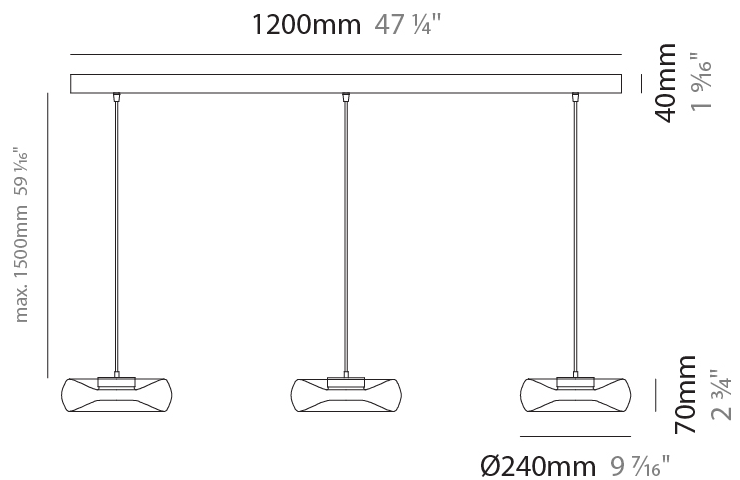

FOLD 3 LIGHT LINEAR SUSPENSION

D141028- -

base number   Color   Finish
Temperature   Options

1. To build a product code in our configurator select the specify button on the base model # product page
2. To build a manual product code on this datasheet choose from the options listed below in blue font and add the suffix to the base model #

GENERAL

Series: Fold
Subseries: Fold 3 Light Linear
Brand: Cangini & Tucci
Division: Design
Mounting Type: Suspension
Mounting Location: Ceiling
Subcategory: Ambient

PHYSICAL

Shape: Abstract
Diameter (mm): 240
Diameter (in): 9 ⁷/₁₆"
Length (mm): 1240
Length (in): 48 ¹³/₁₆"
Height (mm): 1500
Height (in): 59 ⁷/₁₆"
Light Distribution: Omnidirectional
Weight (kg): 4.59
Weight (lbs): 10.12
Fixture Finish: [AMB / GRN / PNK / RUB / SKB / SMK / TOB / TRA](#)
Holder Finish: PSS
Fixture Material: Glass / Metal
Cable Details: 1500mm Transparent Cable
Upon Request: Black Fabric Cable

ELECTRICAL

Lamp Type: LED
Input Wattage (W): 52
Total Output Wattage (W): 35.1
Dimming: Phase Dimming (120Vac Only)
Driver Included: Yes
Driver Location: Integrated
Driver Type: Constant Current - 120Vac
Driver Class: Class 2
Input Voltage (V): 120 - 277
Constant Current (MA): 500
Upon Request: 0-10Vdc dimming / Non-dimming 120-277Vac

LED

Color Temperature (°K): [2700 / 3000](#)
Nominal Lumen (lm): 7110
CRI: >95 CRI

OPTICAL

RATINGS AND CERTIFICATIONS

Certified By: Certified for North American Standards
IP rating: IP20