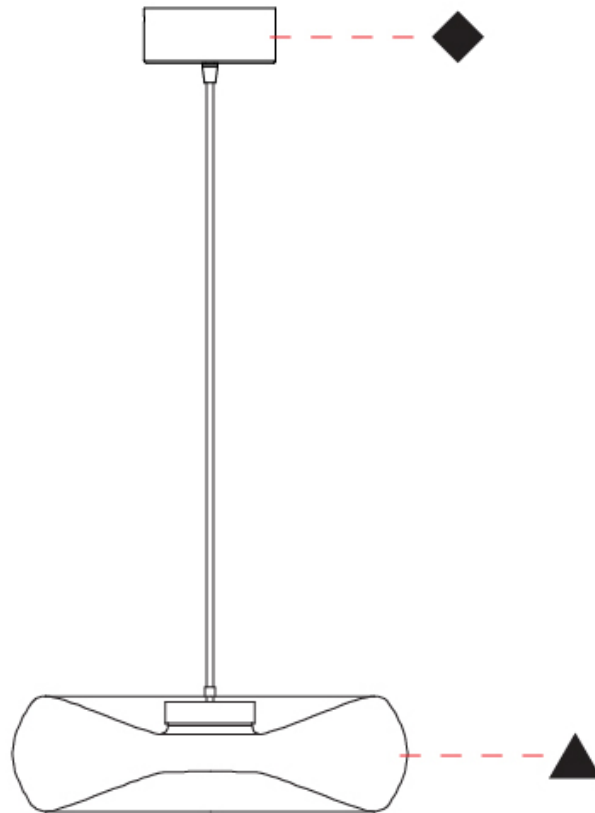

FOLD MONOPOINT SUSPENSION

D141025-

PROJECT	_____
TYPE	_____
SPECIFIER	_____
QUANTITY	_____
DATE	_____

D