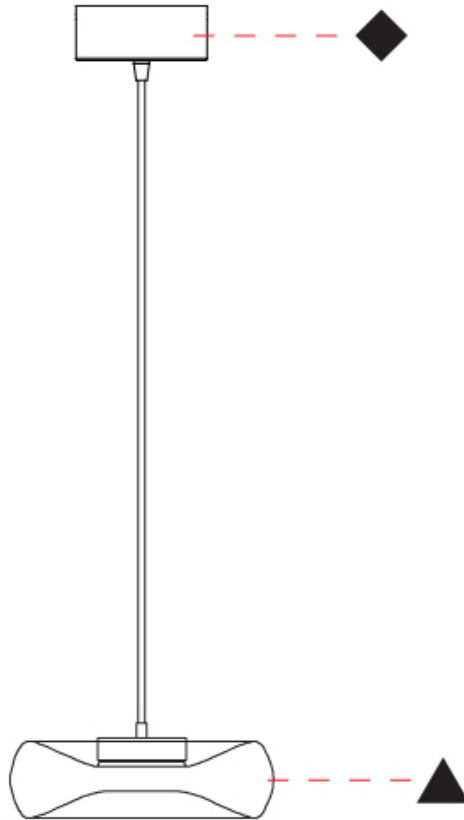

FOLD MONOPOINT SUSPENSION

D141024-

PROJECT	_____
TYPE	_____
SPECIFIER	_____
QUANTITY	_____
DATE	_____

D