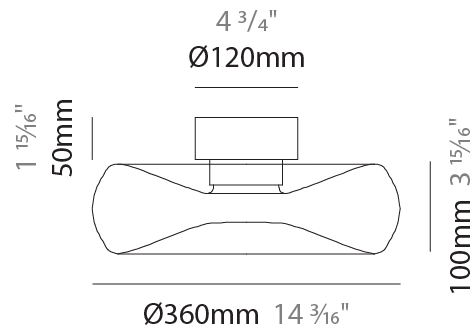

PROJECT	_____
TYPE	_____
SPECIFIER	_____
QUANTITY	_____
DATE	_____

FOLD SURFACE

D142001-

base number   Color   Finish   Finish
Temperature   Options   Options

1. To build a product code in our configurator select the specify button on the base model # product page
2. To build a manual product code on this datasheet choose from the options listed below in blue font and add the suffix to the base model #

GENERAL

Series: Fold
Brand: Cangini & Tucci
Division: Design
Mounting Type: Surface
Mounting Location: Ceiling
Subcategory: Ambient

PHYSICAL

Shape: Abstract
Diameter (mm): 360
Diameter (in): 14 ³/₁₆
Height (mm): 150
Height (in): 5 ⁷/₈
Light Distribution: Omnidirectional
Weight (kg): 1.735
Weight (lbs): 3.83
Fixture Finish: [AMB](#) / [GRN](#) / [PNK](#) / [RUB](#) / [SKB](#) / [SMK](#) / [TOB](#) / [TRA](#)
Holder Finish: CHR / BLK
Fixture Material: Glass / Metal
Cable Details: 1500mm Transparent Cable
Upon Request: Black Fabric Cable

ELECTRICAL

Lamp Type: LED
Input Wattage (W): 14
Total Output Wattage (W): 11.7
Dimming: Phase Dimming (120Vac Only)
Driver Included: Yes
Driver Location: Integrated
Driver Type: Constant Current - 120 / 277Vac
Driver Class: Class 2
Input Voltage (V): 120 - 277
Constant Current (MA): 350
Upon Request: 0-10Vdc dimming / Non-dimming 120-277Vac

LED

Color Temperature (°K): [2700](#) / [3000](#)
Nominal Lumen (lm): 2370
CRI: >95 CRI

OPTICAL

RATINGS AND CERTIFICATIONS

Certified By: Certified for North American Standards
IP rating: IP20