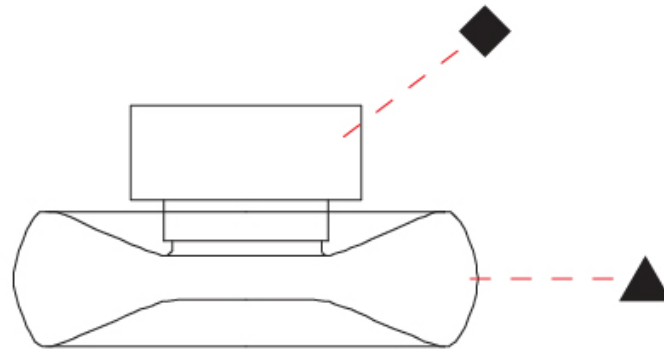

FOLD SURFACE

D142000-

PROJECT

TYPE

SPECIFIER

QUANTITY

DATE