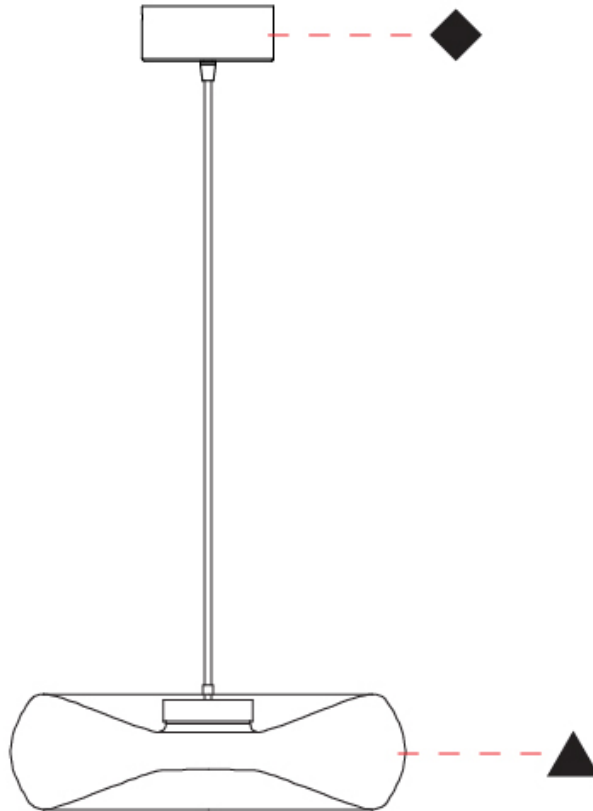

FOLD MONOPOINT SUSPENSION

D141025-

PROJECT

TYPE

SPECIFIER

QUANTITY

DATE

D