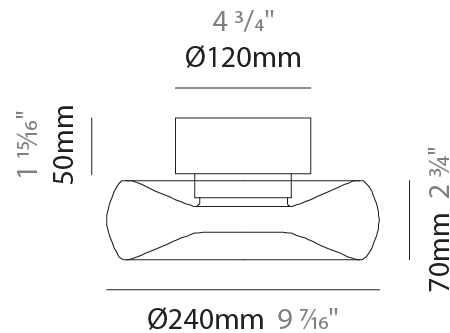

PROJECT
TYPE
SPECIFIER
QUANTITY
DATE

FOLD SURFACE

D142000-

base number   Color Temperature   Finish Options   Finish Options

1. To build a product code in our configurator select the specify button on the base model # product page
2. To build a manual product code on this datasheet choose from the options listed below in blue font and add the suffix to the base model #

GENERAL

Series: Fold
Brand: Cangini & Tucci
Division: Design
Mounting Type: Surface
Mounting Location: Ceiling
Subcategory: Ambient

PHYSICAL

Shape: Abstract
Diameter (mm): 240
Diameter (in): 9 7/16
Height (mm): 120
Height (in): 4 3/4
Light Distribution: Omnidirectional
Weight (kg): 1.135
Weight (lbs): 2.50
Fixture Finish: [AMB / GRN / PNK / RUB / SKB / SMK / TOB / TRA](#)
Holder Finish: CHR / BLK
Fixture Material: Glass / Metal
Cable Details: 1500mm Transparent Cable
Upon Request: Black Fabric Cable

ELECTRICAL

Lamp Type: LED
Input Wattage (W): 14
Total Output Wattage (W): 11.7
Dimming: Phase Dimming (120Vac Only)
Driver Included: Yes
Driver Location: Integrated
Driver Type: Constant Current - 120Vac
Driver Class: Class 2
Input Voltage (V): 120 - 277
Constant Current (MA): 350
Upon Request: 0-10Vdc dimming / Non-dimming 120-277Vac

LED

Color Temperature (°K): [2700 / 3000](#)
Nominal Lumen (lm): 1615
CRI: >95 CRI

OPTICAL

RATINGS AND CERTIFICATIONS

Certified By: Certified for North American Standards
IP rating: IP20