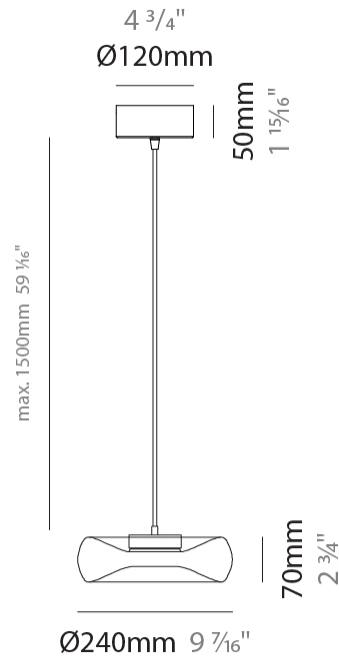

D141024-

base number	Color	Finish	Finish
	Temperature	Options	Options

1. To build a product code in our configurator select the specify button on the base model # product page
2. To build a manual product code on this datasheet choose from the options listed below in blue font and add the suffix to the base model #

GENERAL

Series: Fold
Subseries: Fold Monopoint
Brand: Cangini & Tucci
Division: Design
Mounting Type: Suspension
Mounting Location: Ceiling
Subcategory: Ambient

PHYSICAL

Shape: Abstract
Diameter (mm): 240
Diameter (in): 9 ⁷/₁₆
Height (mm): 70
Height (in): 2 ³/₄
Max. Overall Height (mm): 1570
Max. Overall Height (in): 61 ¹³/₁₆
Light Distribution: Omnidirectional
Weight (kg): 1.235
Weight (lbs): 2.72
Fixture Finish: AMB / GRN / PNK / RUB / SKB / SMK / TOB / TRA
Holder Finish: CHR / BLK
Fixture Material: Glass / Metal
Cable Details: 1500mm Transparent Cable
Upon Request: Black Fabric Cable

ELECTRICAL

Lamp Type: LED
Input Wattage (W): 17.4
Dimming: Phase Dimming (120Vac Only)
Driver Included: Yes
Driver Location: Integrated
Driver Type: Constant Current - 120Vac
Driver Class: Class 2
Input Voltage (V): 120 - 277
Constant Current (MA): 500
Upon Request: 0-10Vdc dimming / Non-dimming 120-277Vac

LED

Color Temperature (°K): 2700 / 3000
Nominal Lumen (lm): 2370
CRI: >95 CRI

OPTICAL

RATINGS AND CERTIFICATIONS

Certified By: Certified for North American Standards
IP rating: IP20