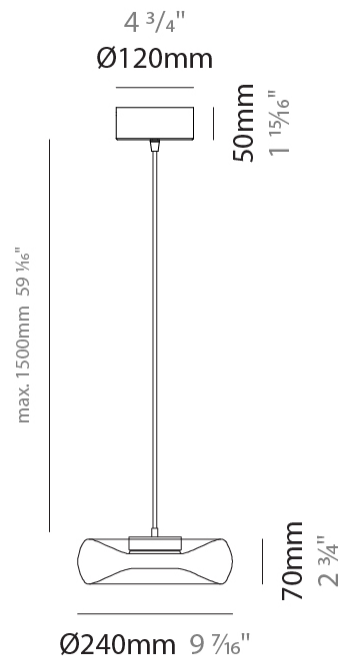

base number	Color Temperature	Finish Options	Finish Options

1. To build a product code in our configurator select the specify button on the base model # product page
2. To build a manual product code on this datasheet choose from the options listed below in blue font and add the suffix to the base model #

GENERAL

Series: Fold
Subseries: Fold Monopoint
Partner: Cangini & Tucci
Division: Design
Installation: Suspension
Product Type: Pendant
Mounting Location: Ceiling

PHYSICAL

Shape: Abstract
Diameter (mm): 240
Diameter (in): 9 7/16
Height (mm): 70
Height (in): 2 3/4
Max. Overall Height (mm): 1570
Max. Overall Height (in): 61 13/16
Weight (kg): 1.235
Weight (lbs): 2.72
Fixture Finish: AMB / GRN / PNK / RUB / SKB / SMK / TOB / TRA
Holder Finish: CHR / BLK
Fixture Material: Glass / Metal
Primary Material: Glass - Borosilicate
Cable Details: 1500mm Transparent Cable
Upon Request: Black Fabric Cable

ELECTRICAL

Lamp Type: LED
Input Wattage (W): 20
Total Output Wattage (W): 17
Dimming: Phase Dimming (120Vac Only)
Driver Included: Yes
Driver Location: Integrated
Driver Type: Constant Current - 120Vac
Driver Class: Class 2
Input Voltage (V): 120 - 277
Constant Current (MA): 500
Upon Request: 0-10Vdc dimming / Non-dimming 120-277Vac

LED

Color Temperature (°K): 2700 / 3000
Nominal Lumen (lm): 2370
CRI: >95 CRI

OPTICAL

RATINGS AND CERTIFICATIONS

Certified By: Certified for North American Standards
IP rating: IP20