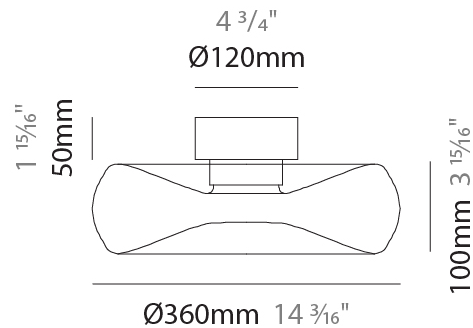

PROJECT
TYPE
SPECIFIER
QUANTITY
DATE

FOLD SURFACE

D142001-

base number   Color Temperature   Finish Options   Finish Options

1. To build a product code in our configurator select the specify button on the base model # product page
2. To build a manual product code on this datasheet choose from the options listed below in blue font and add the suffix to the base model #

GENERAL

Series: Fold
Partner: Cangini & Tucci
Division: Design
Installation: Surface
Product Type: Ceiling Surface
Mounting Location: Ceiling

PHYSICAL

Shape: Abstract
Diameter (mm): 360
Diameter (in): 14 ³/₁₆
Height (mm): 150
Height (in): 5 ⁷/₈
Weight (kg): 1.735
Weight (lbs): 3.83
Fixture Finish: [AMB](#) / [GRN](#) / [PNK](#) / [RUB](#) / [SKB](#) / [SMK](#) / [TOB](#) / [TRA](#)
Holder Finish: [CHR](#) / [BLK](#)
Fixture Material: Glass / Metal
Primary Material: Glass - Borosilicate
Cable Details: 1500mm Transparent Cable
Upon Request: Black Fabric Cable

ELECTRICAL

Lamp Type: LED
Input Wattage (W): 14
Total Output Wattage (W): 11.7
Dimming: Phase Dimming (120Vac Only)
Driver Included: Yes
Driver Location: Integrated
Driver Type: Constant Current - 120 / 277Vac
Driver Class: Class 2
Input Voltage (V): 120 - 277
Constant Current (MA): 350
Upon Request: 0-10Vdc dimming / Non-dimming 120-277Vac

LED

Color Temperature (°K): [2700](#) / [3000](#)
Nominal Lumen (lm): 2370
CRI: >95 CRI

OPTICAL

RATINGS AND CERTIFICATIONS

Certified By: Certified for North American Standards
IP rating: IP20