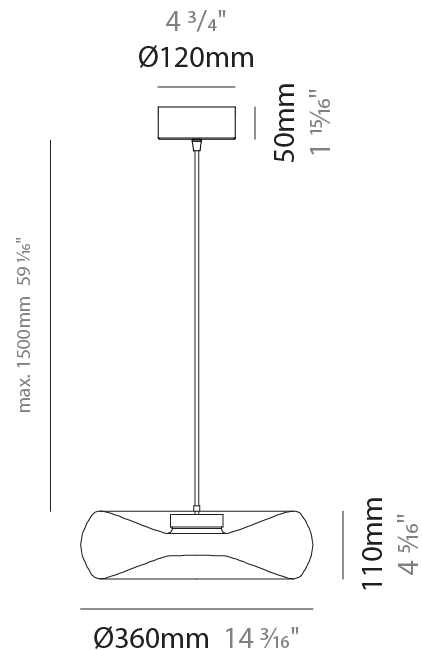

1. To build a product code in our configurator select the specify button on the base model # product page
2. To build a manual product code on this datasheet choose from the options listed below in blue font and add the suffix to the base model #

GENERAL

Series: Fold
Subseries: Fold Monopoint
Partner: Cangini & Tucci
Division: Design
Installation: Suspension
Product Type: Pendant
Mounting Location: Ceiling

PHYSICAL

Shape: Abstract
Diameter (mm): 360
Diameter (in): 14 ³/₁₆
Height (mm): 100
Height (in): 3 ¹⁵/₁₆
Max. Overall Height (mm): 1600
Max. Overall Height (in): 63
Weight (kg): 1.835
Weight (lbs): 4.05
Fixture Finish: [AMB / GRN / PNK / RUB / SKB / SMK / TOB / TRA](#)
Holder Finish: CHR / BLK
Fixture Material: Glass / Metal
Primary Material: Glass - Borosilicate
Cable Details: 1500mm Transparent Cable
Upon Request: Black Fabric Cable

ELECTRICAL

Lamp Type: LED
Input Wattage (W): 20
Total Output Wattage (W): 17
Dimming: Non-Dimming / Phase Dimming (120vac Only)
Driver Included: Yes
Driver Location: Integrated
Driver Type: Constant Current - Universal
Driver Class: Class 2
Housing: ENCP3
Input Voltage (V): 120 - 277
Constant Current (MA): 500
Upon Request: 0-10Vdc dimming / Non-dimming 120-277Vac (Remote)

LED

Color Temperature (°K): [2700 / 3000](#)
Nominal Lumen (lm): 2370
CRI: >95 CRI
Lamp Life (hrs): 50000

OPTICAL

RATINGS AND CERTIFICATIONS

Certified By: Certified for North American Standards
IP rating: IP20