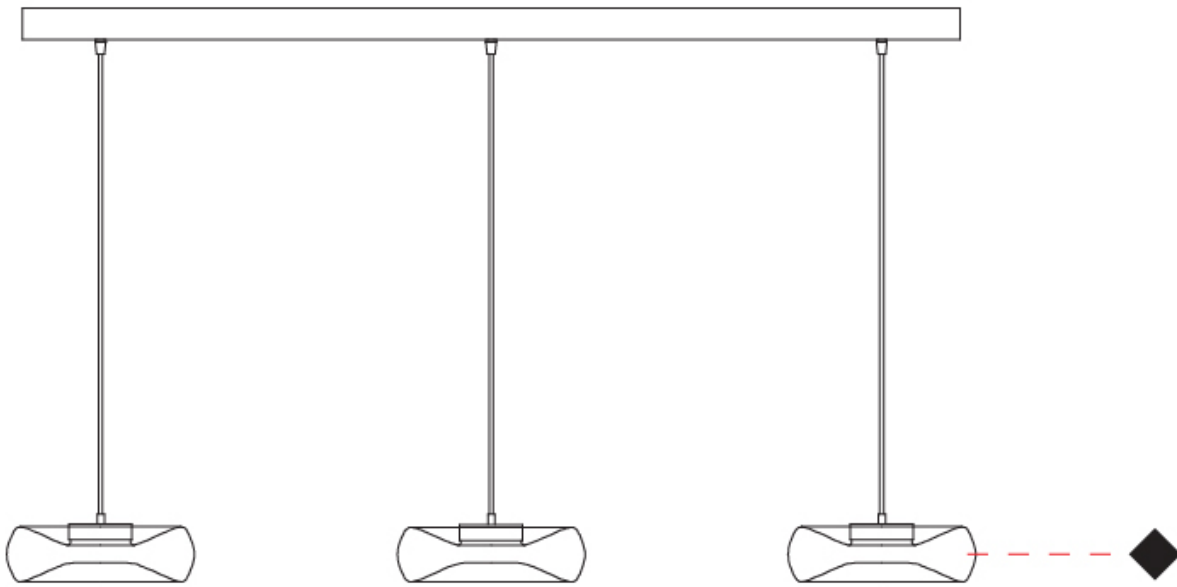

FOLD 3 LIGHT LINEAR SUSPENSION

D141028-

PROJECT _____

TYPE _____

SPECIFIER _____

QUANTITY _____

DATE _____

D