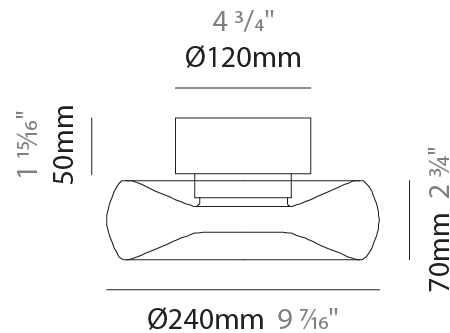

PROJECT _____
TYPE _____
SPECIFIER _____
QUANTITY _____
DATE _____

FOLD SURFACE

D142000-

base number   Color   Finish   Finish
Temperature   Options   Options

1. To build a product code in our configurator select the specify button on the base model # product page
2. To build a manual product code on this datasheet choose from the options listed below in blue font and add the suffix to the base model #

GENERAL

Series: Fold
Brand: Cangini & Tucci
Division: Design
Mounting Type: Surface
Mounting Location: Ceiling
Subcategory: Ambient

PHYSICAL

Shape: Abstract
Diameter (mm): 240
Diameter (in): 9 7/16
Height (mm): 120
Height (in): 4 3/4
Light Distribution: Omnidirectional
Weight (kg): 1.135
Weight (lbs): 2.50
Fixture Finish: [AMB / GRN / PNK / RUB / SKB / SMK / TOB / TRA](#)
Holder Finish: CHR / BLK
Fixture Material: Glass / Metal
Cable Details: 1500mm Transparent Cable
Upon Request: Black Fabric Cable

ELECTRICAL

Lamp Type: LED
Input Wattage (W): 14
Total Output Wattage (W): 11.7
Dimming: Phase Dimming (120Vac Only)
Driver Included: Yes
Driver Location: Integrated
Driver Type: Constant Current - 120Vac
Driver Class: Class 2
Input Voltage (V): 120 - 277
Constant Current (MA): 350
Upon Request: 0-10Vdc dimming / Non-dimming 120-277Vac

LED

Color Temperature (°K): [2700 / 3000](#)
Nominal Lumen (lm): 1615
CRI: >95 CRI

OPTICAL

RATINGS AND CERTIFICATIONS

Certified By: Certified for North American Standards
IP rating: IP20