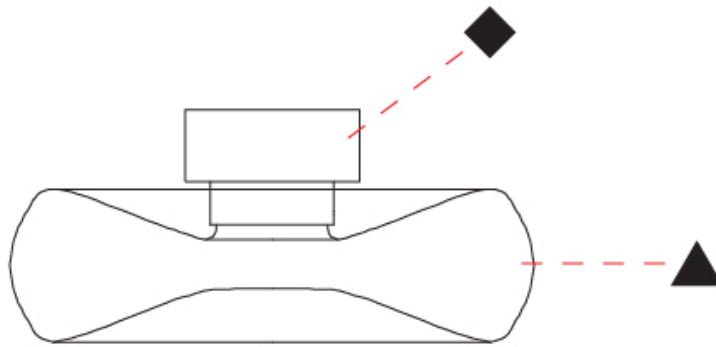

FOLD SURFACE

D142001-

PROJECT
TYPE
SPECIFIER
QUANTITY
DATE