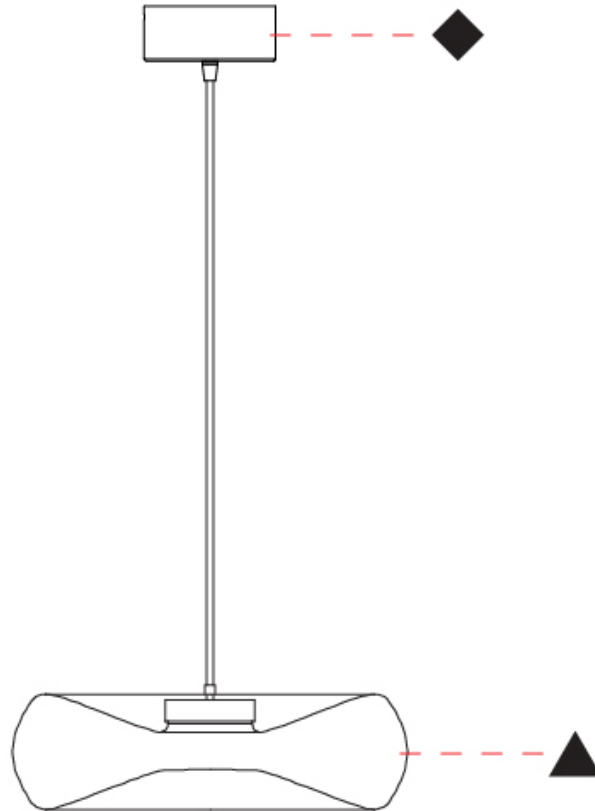

FOLD MONOPOINT SUSPENSION

D141025-

PROJECT _____

TYPE _____

SPECIFIER _____

QUANTITY _____

DATE _____

D