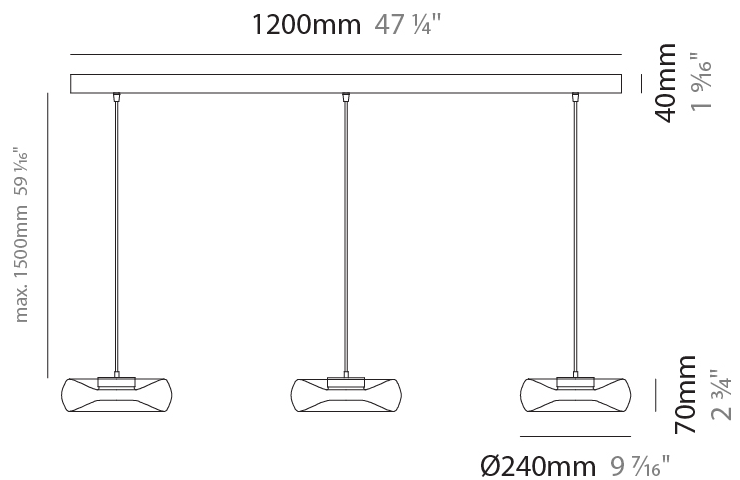

FOLD 3 LIGHT LINEAR SUSPENSION

D141028-

base number   Color   Finish
Temperature   Options

1. To build a product code in our configurator select the specify button on the base model # product page
2. To build a manual product code on this datasheet choose from the options listed below in blue font and add the suffix to the base model #

GENERAL

Series: Fold
Subseries: Fold 3 Light Linear
Brand: Cangini & Tucci
Division: Design
Mounting Type: Suspension
Mounting Location: Ceiling
Subcategory: Ambient

PHYSICAL

Shape: Abstract
Diameter (mm): 240
Diameter (in): 9 7/16
Length (mm): 1240
Length (in): 48 13/16
Height (mm): 1500
Height (in): 59 1/16
Light Distribution: Omnidirectional
Weight (kg): 4.59
Weight (lbs): 10.12
[Fixture Finish: AMB / GRN / PNK / RUB / SKB / SMK / TOB / TRA](#)
Holder Finish: PSS
Fixture Material: Glass / Metal
Cable Details: 1500mm Transparent Cable
Upon Request: Black Fabric Cable

ELECTRICAL

Lamp Type: LED
Input Wattage (W): 52
Total Output Wattage (W): 35.1
Dimming: Phase Dimming (120Vac Only)
Driver Included: Yes
Driver Location: Integrated
Driver Type: Constant Current - 120Vac
Driver Class: Class 2
Input Voltage (V): 120 - 277
Constant Current (MA): 500
Upon Request: 0-10Vdc dimming / Non-dimming 120-277Vac

LED

[Color Temperature (°K): 2700 / 3000](#)
Nominal Lumen (lm): 7110
CRI: >95 CRI

OPTICAL

RATINGS AND CERTIFICATIONS

Certified By: Certified for North American Standards
IP rating: IP20