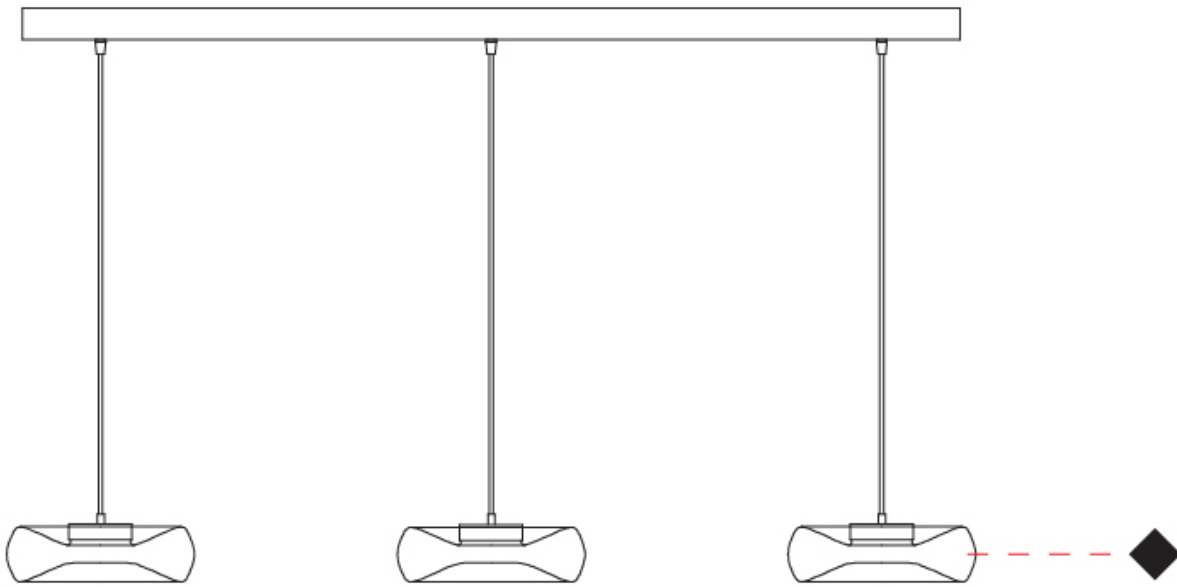

FOLD 3 LIGHT LINEAR SUSPENSION

D141028-

PROJECT

TYPE

SPECIFIER

QUANTITY

DATE

D