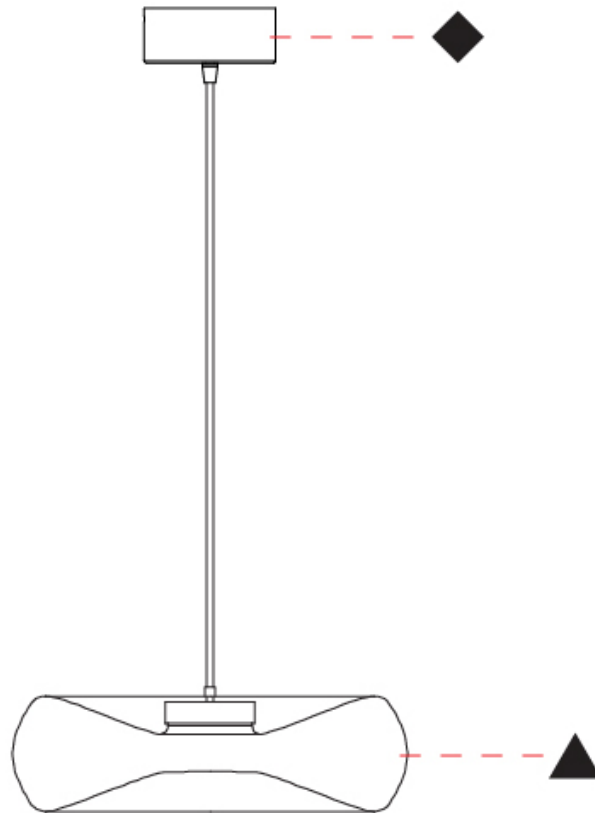

FOLD MONOPOINT SUSPENSION

D141025-

PROJECT
TYPE
SPECIFIER
QUANTITY
DATE

D