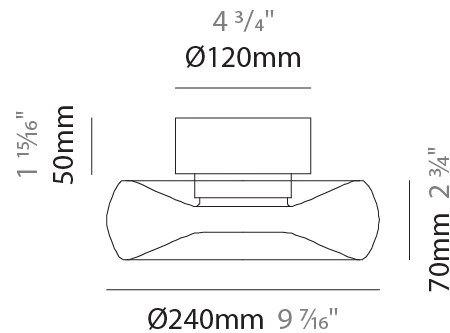

PROJECT _____
TYPE _____
SPECIFIER _____
QUANTITY _____
DATE _____

FOLD SURFACE

D142000-

base number   Color   Finish   Finish
Temperature   Options   Options

1. To build a product code in our configurator select the specify button on the base model # product page
2. To build a manual product code on this datasheet choose from the options listed below in blue font and add the suffix to the base model #

GENERAL

Series: Fold
Brand: Cangini & Tucci
Division: Design
Mounting Type: Surface
Mounting Location: Ceiling
Subcategory: Ambient

PHYSICAL

Shape: Abstract
Diameter (mm): 240
Diameter (in): 9 ⁷/₁₆
Height (mm): 120
Height (in): 4 ³/₄
Light Distribution: Omnidirectional
Weight (kg): 1.135
Weight (lbs): 2.50
Fixture Finish: [AMB](#) / [GRN](#) / [PNK](#) / [RUB](#) / [SKB](#) / [SMK](#) / [TOB](#) / [TRA](#)
Holder Finish: CHR / BLK
Fixture Material: Glass / Metal
Cable Details: 1500mm Transparent Cable
Upon Request: Black Fabric Cable

ELECTRICAL

Lamp Type: LED
Input Wattage (W): 14
Total Output Wattage (W): 11.7
Dimming: Phase Dimming (120Vac Only)
Driver Included: Yes
Driver Location: Integrated
Driver Type: Constant Current - 120Vac
Driver Class: Class 2
Input Voltage (V): 120 - 277
Constant Current (MA): 350
Upon Request: 0-10Vdc dimming / Non-dimming 120-277Vac

LED

Color Temperature (°K): [2700](#) / [3000](#)
Nominal Lumen (lm): 1615
CRI: >95 CRI

OPTICAL

RATINGS AND CERTIFICATIONS

Certified By: Certified for North American Standards
IP rating: IP20