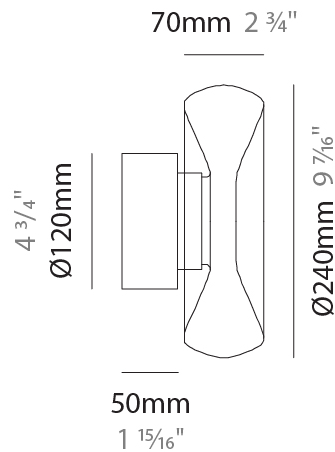

PROJECT	
TYPE	
SPECIFIER	
QUANTITY	
DATE	

FOLD SURFACE

D143002-

base number	Color Temperature	Finish Options	Finish Options

1. To build a product code in our configurator select the specify button on the base model # product page
2. To build a manual product code on this datasheet choose from the options listed below in blue font and add the suffix to the base model #

GENERAL

Series: Fold
Brand: Cangini & Tucci
Division: Design
Mounting Type: Surface
Mounting Location: Wall
Subcategory: Ambient

PHYSICAL

Shape: Abstract
Diameter (mm): 240
Diameter (in): 9 7/16
Height (mm): 240
Depth (mm): 120
Height (in): 9 7/16
Depth (in): 4 3/4
Light Distribution: Omnidirectional
Weight (kg): 1.135
Weight (lbs): 2.50
Fixture Finish: AMB / GRN / PNK / RUB / SKB / SMK / TOB / TRA
Holder Finish: CHR / BLK
Fixture Material: Glass / Metal
Cable Details: 1500mm Transparent Cable
Upon Request: Black Fabric Cable

ELECTRICAL

Lamp Type: LED
Input Wattage (W): 14
Total Output Wattage (W): 11.7
Dimming: Phase Dimming (120Vac Only)
Driver Included: Yes
Driver Location: Integrated
Driver Type: Constant Current - 120Vac
Driver Class: Class 2
Input Voltage (V): 120 - 277
Constant Current (MA): 350
Upon Request: 0-10Vdc dimming / Non-dimming 120-277Vac

LED

Color Temperature (°K): 2700 / 3000
Nominal Lumen (lm): 1615
CRI: >95 CRI

OPTICAL

RATINGS AND CERTIFICATIONS

Certified By: Certified for North American Standards
IP rating: IP20