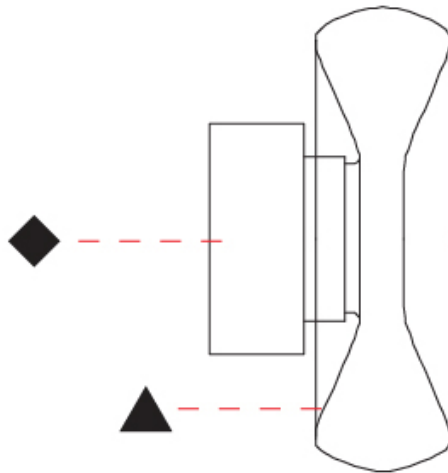

FOLD SURFACE

D143002-

PROJECT	_____
TYPE	_____
SPECIFIER	_____
QUANTITY	_____
DATE	_____

D