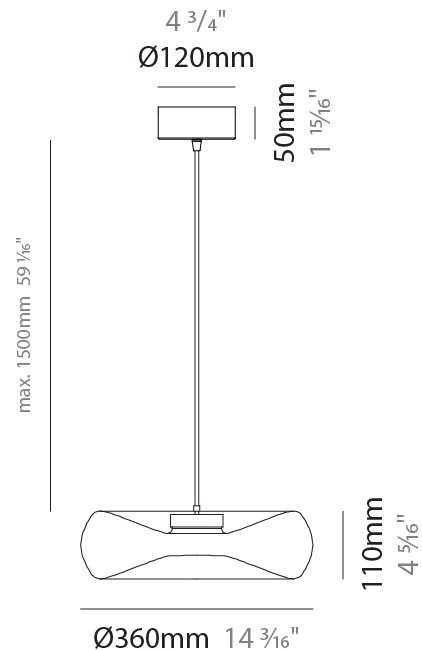

GENERAL

Series: Fold
Subseries: Fold Monopoint
Brand: Cangini & Tucci
Division: Design
Mounting Type: Suspension
Mounting Location: Ceiling
Subcategory: Ambient

PHYSICAL

Shape: Abstract
Diameter (mm): 360
Diameter (in): 14 ³/₁₆
Height (mm): 100
Height (in): 3 ¹⁵/₁₆
Max. Overall Height (mm): 1600
Max. Overall Height (in): 63
Light Distribution: Omnidirectional
Weight (kg): 1.835
Weight (lbs): 4.05
Fixture Finish: [AMB / GRN / PNK / RUB / SKB / SMK / TOB / TRA](#)
Holder Finish: CHR / BLK
Fixture Material: Glass / Metal
Cable Details: 1500mm Transparent Cable
Upon Request: Black Fabric Cable

ELECTRICAL

Lamp Type: LED
Input Wattage (W): 17.4
Dimming: Non-Dimming / Phase Dimming (120vac Only)
Driver Included: Yes
Driver Location: Integrated
Driver Type: Constant Current - Universal
Driver Class: Class 2
Housing: ENCP3
Input Voltage (V): 120 - 277
Constant Current (MA): 500
Upon Request: 0-10Vdc dimming / Non-dimming 120-277Vac (Remote)

LED

Color Temperature (°K): [2700 / 3000](#)
Nominal Lumen (lm): 2370
CRI: >95 CRI
Lamp Life (hrs): 50000

OPTICAL

RATINGS AND CERTIFICATIONS

Certified By: Certified for North American Standards
IP rating: IP20

PROJECT
TYPE
SPECIFIER
QUANTITY
DATE