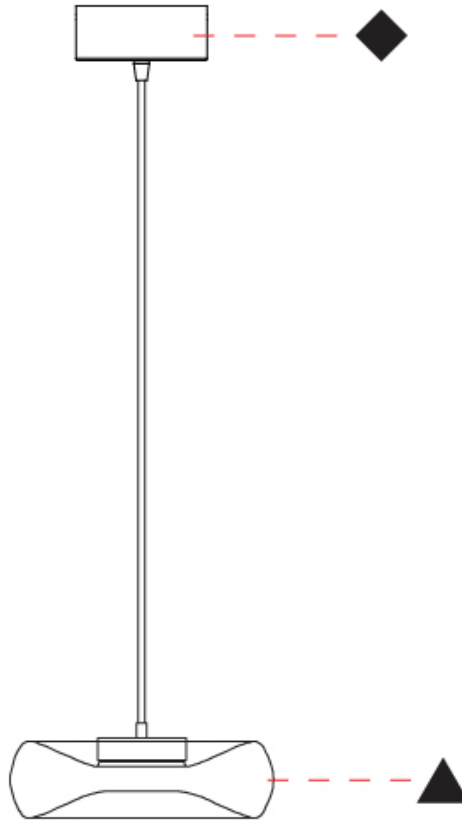

FOLD MONOPOINT SUSPENSION

D141024-

PROJECT _____

TYPE _____

SPECIFIER _____

QUANTITY _____

DATE _____

D