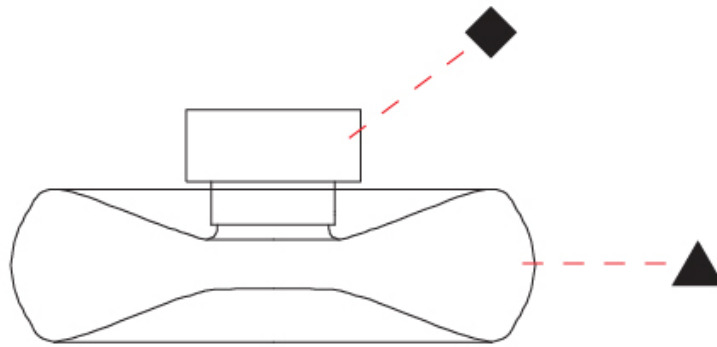

FOLD SURFACE

D142001-

PROJECT
TYPE
SPECIFIER
QUANTITY
DATE