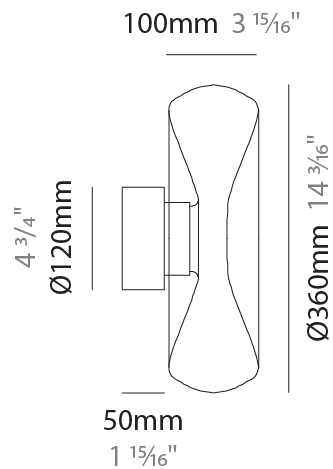

PROJECT
TYPE
SPECIFIER
QUANTITY
DATE

FOLD SURFACE

D143003-

base number	Color Temperature	Finish Options	Finish Options

1. To build a product code in our configurator select the specify button on the base model # product page
2. To build a manual product code on this datasheet choose from the options listed below in blue font and add the suffix to the base model #

GENERAL

Series: Fold
Partner: Cangini & Tucci
Division: Design
Installation: Surface
Product Type: Wall Surface
Mounting Location: Wall

PHYSICAL

Shape: Abstract
Diameter (mm): 360
Diameter (in): 14 ³/₁₆
Height (mm): 360
Depth (mm): 150
Height (in): 14 ³/₁₆
Depth (in): 5 ⁷/₁₆
Weight (kg): 1.735
Weight (lbs): 3.83
Fixture Finish: AMB / GRN / PNK / RUB / SKB / SMK / TOB / TRA
Holder Finish: CHR / BLK
Fixture Material: Glass / Metal
Primary Material: Glass - Borosilicate
Cable Details: 1500mm Transparent Cable
Upon Request: Black Fabric Cable

ELECTRICAL

Lamp Type: LED
Input Wattage (W): 14
Total Output Wattage (W): 11.7
Dimming: Phase Dimming (120Vac Only)
Driver Included: Yes
Driver Location: Integrated
Driver Type: Constant Current - 120Vac
Driver Class: Class 2
Input Voltage (V): 120 - 277
Constant Current (MA): 350
Upon Request: 0-10Vdc dimming / Non-dimming 120-277Vac

LED

Color Temperature (°K): 2700 / 3000
Nominal Lumen (lm): 1615
CRI: >95 CRI

OPTICAL

RATINGS AND CERTIFICATIONS

Certified By: Certified for North American Standards
IP rating: IP20