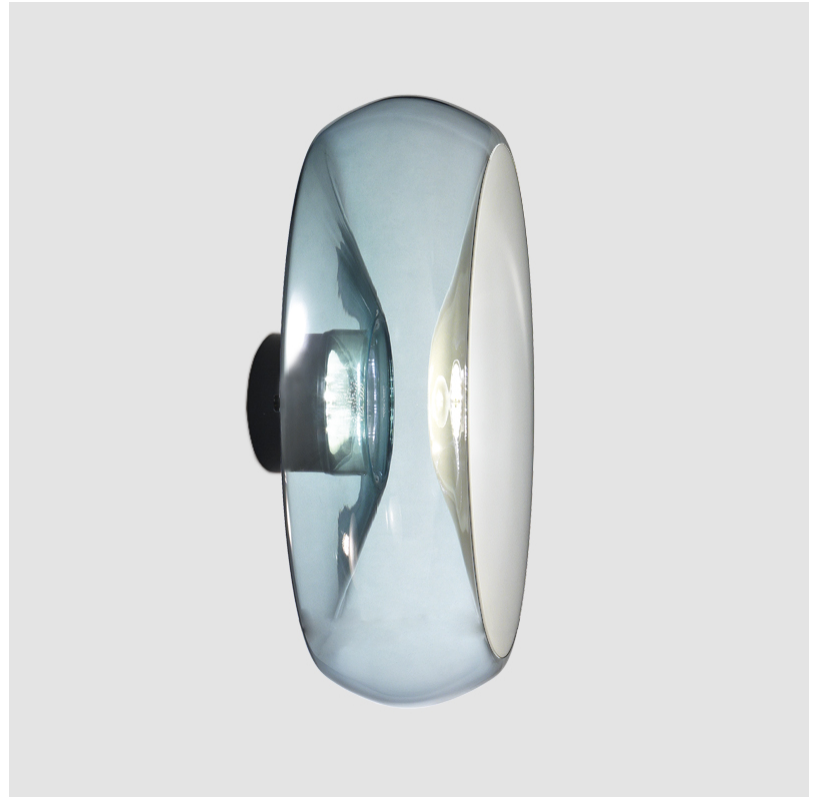

PROJECT
TYPE
SPECIFIER
QUANTITY
DATE

FOLD SURFACE

D143003-

base number	Color Temperature	Finish Options	Finish Options

1. To build a product code in our configurator select the specify button on the base model # product page
2. To build a manual product code on this datasheet choose from the options listed below in blue font and add the suffix to the base model #

GENERAL

Series: Fold
Partner: Cangini & Tucci
Division: Design
Installation: Surface
Product Type: Wall Surface
Mounting Location: Wall

PHYSICAL

Shape: Abstract
Diameter (mm): 360
Diameter (in): 14 ³/₁₆
Height (mm): 360
Depth (mm): 150
Height (in): 14 ³/₁₆
Depth (in): 5 ⁷/₁₆
Weight (kg): 1.735
Weight (lbs): 3.83
Fixture Finish: AMB / GRN / PNK / RUB / SKB / SMK / TOB / TRA
Holder Finish: CHR / BLK
Fixture Material: Glass / Metal
Primary Material: Glass - Borosilicate
Cable Details: 1500mm Transparent Cable
Upon Request: Black Fabric Cable

ELECTRICAL

Lamp Type: LED
Input Wattage (W): 14
Total Output Wattage (W): 11.7
Dimming: Phase Dimming (120Vac Only)
Driver Included: Yes
Driver Location: Integrated
Driver Type: Constant Current - 120Vac
Driver Class: Class 2
Input Voltage (V): 120 - 277
Constant Current (MA): 350
Upon Request: 0-10Vdc dimming / Non-dimming 120-277Vac

LED

Color Temperature (°K): 2700 / 3000
Nominal Lumen (lm): 1615
CRI: >95 CRI

OPTICAL

RATINGS AND CERTIFICATIONS

Certified By: Certified for North American Standards
IP rating: IP20