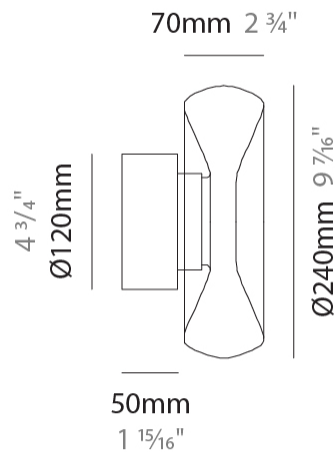

PROJECT	
TYPE	
SPECIFIER	
QUANTITY	
DATE	

FOLD SURFACE

D143002-

base number   Color   Finish   Finish
Temperature   Options   Options

1. To build a product code in our configurator select the specify button on the base model # product page
2. To build a manual product code on this datasheet choose from the options listed below in blue font and add the suffix to the base model #

GENERAL

Series: Fold
Partner: Cangini & Tucci
Division: Design
Installation: Surface
Product Type: Wall Surface
Mounting Location: Wall

PHYSICAL

Shape: Abstract
Diameter (mm): 240
Diameter (in): 9 7/16
Height (mm): 240
Depth (mm): 120
Height (in): 9 7/16
Depth (in): 4 3/4
Weight (kg): 1.135
Weight (lbs): 2.50
Fixture Finish: [AMB / GRN / PNK / RUB / SKB / SMK / TOB / TRA](#)
Holder Finish: [CHR / BLK](#)
Fixture Material: [Glass / Metal](#)
Primary Material: [Glass - Borosilicate](#)
Cable Details: [1500mm Transparent Cable](#)
Upon Request: [Black Fabric Cable](#)

ELECTRICAL

Lamp Type: LED
Input Wattage (W): 14
Total Output Wattage (W): 11.7
Dimming: [Phase Dimming (120Vac Only)](#)
Driver Included: Yes
Driver Location: [Integrated](#)
Driver Type: [Constant Current - 120Vac](#)
Driver Class: [Class 2](#)
Input Voltage (V): [120 - 277](#)
Constant Current (MA): [350](#)
Upon Request: [0-10Vdc dimming / Non-dimming 120-277Vac](#)

LED

[Color Temperature (°K): 2700 / 3000](#)
Nominal Lumen (lm): 1615
CRI: [>95 CRI](#)

OPTICAL

RATINGS AND CERTIFICATIONS

Certified By: [Certified for North American Standards](#)
IP rating: [IP20](#)